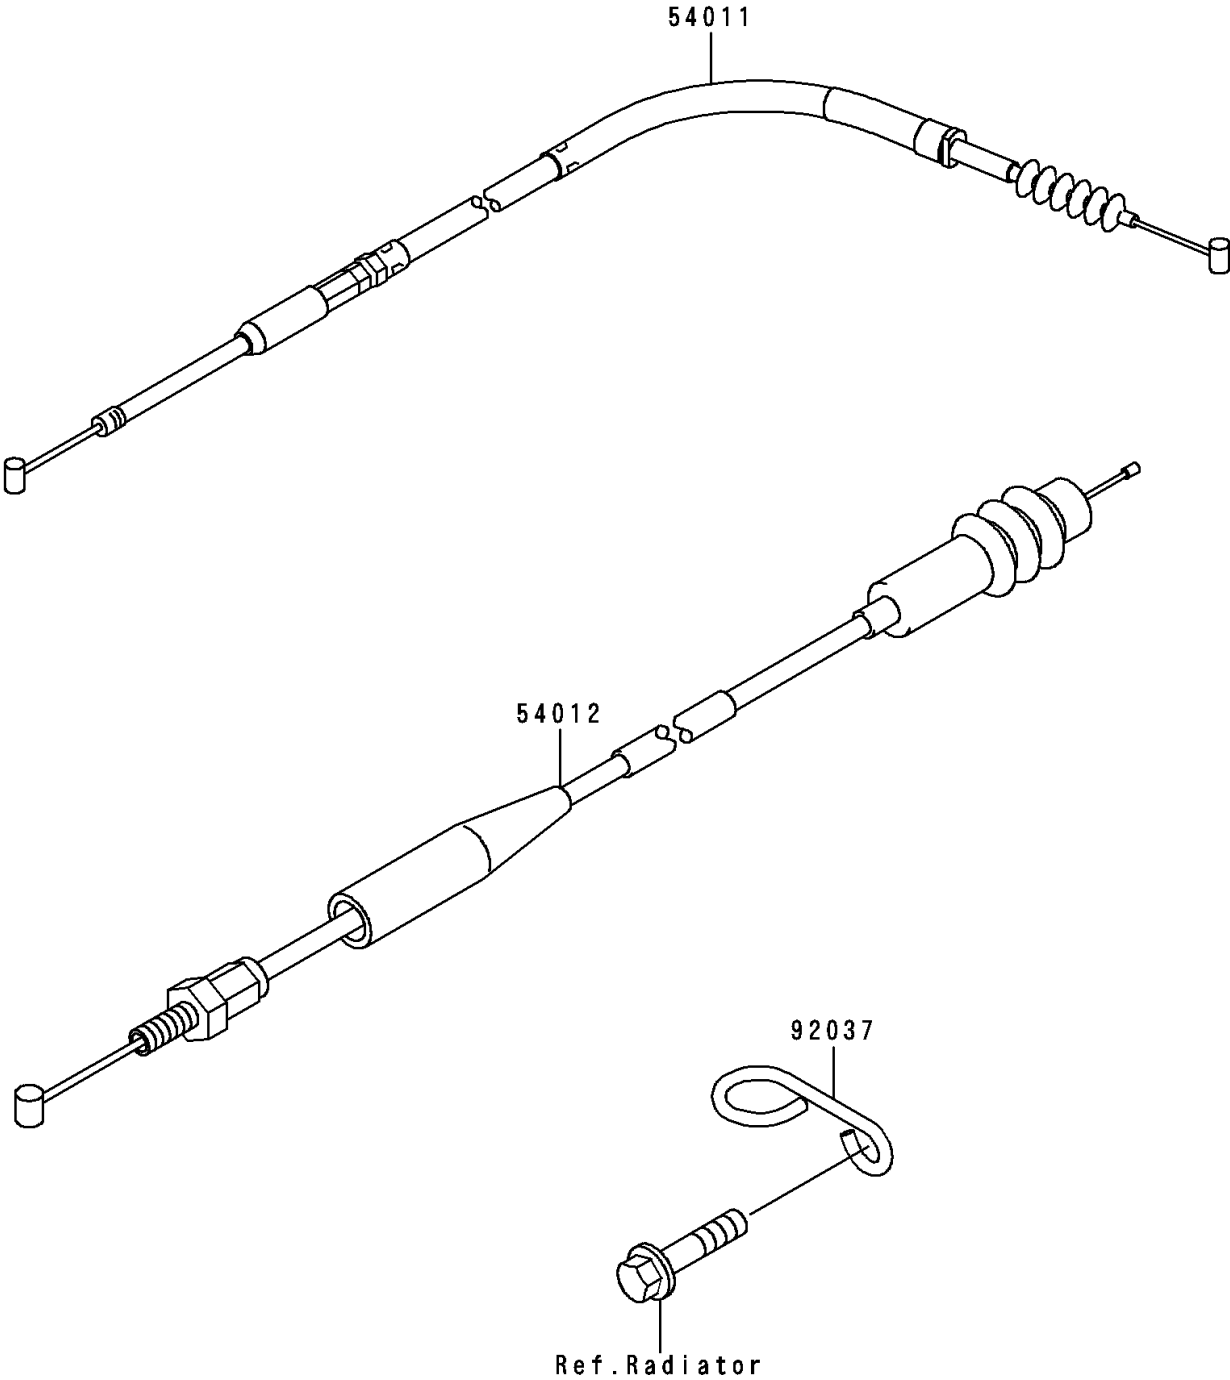

2000 KX™250 PARTS DIAGRAM

Cables

F 2 5 4 0

2000 KX™250 PARTS LIST

Cables

ITEM NAME	PART NUMBER	QUANTITY
CABLE-CLUTCH (Ref # 54011)	54011-1389	1
CABLE-THROTTLE (Ref # 54012)	54012-1598	1
CLAMP,CABLE (Ref # 92037)	92037-1064	1