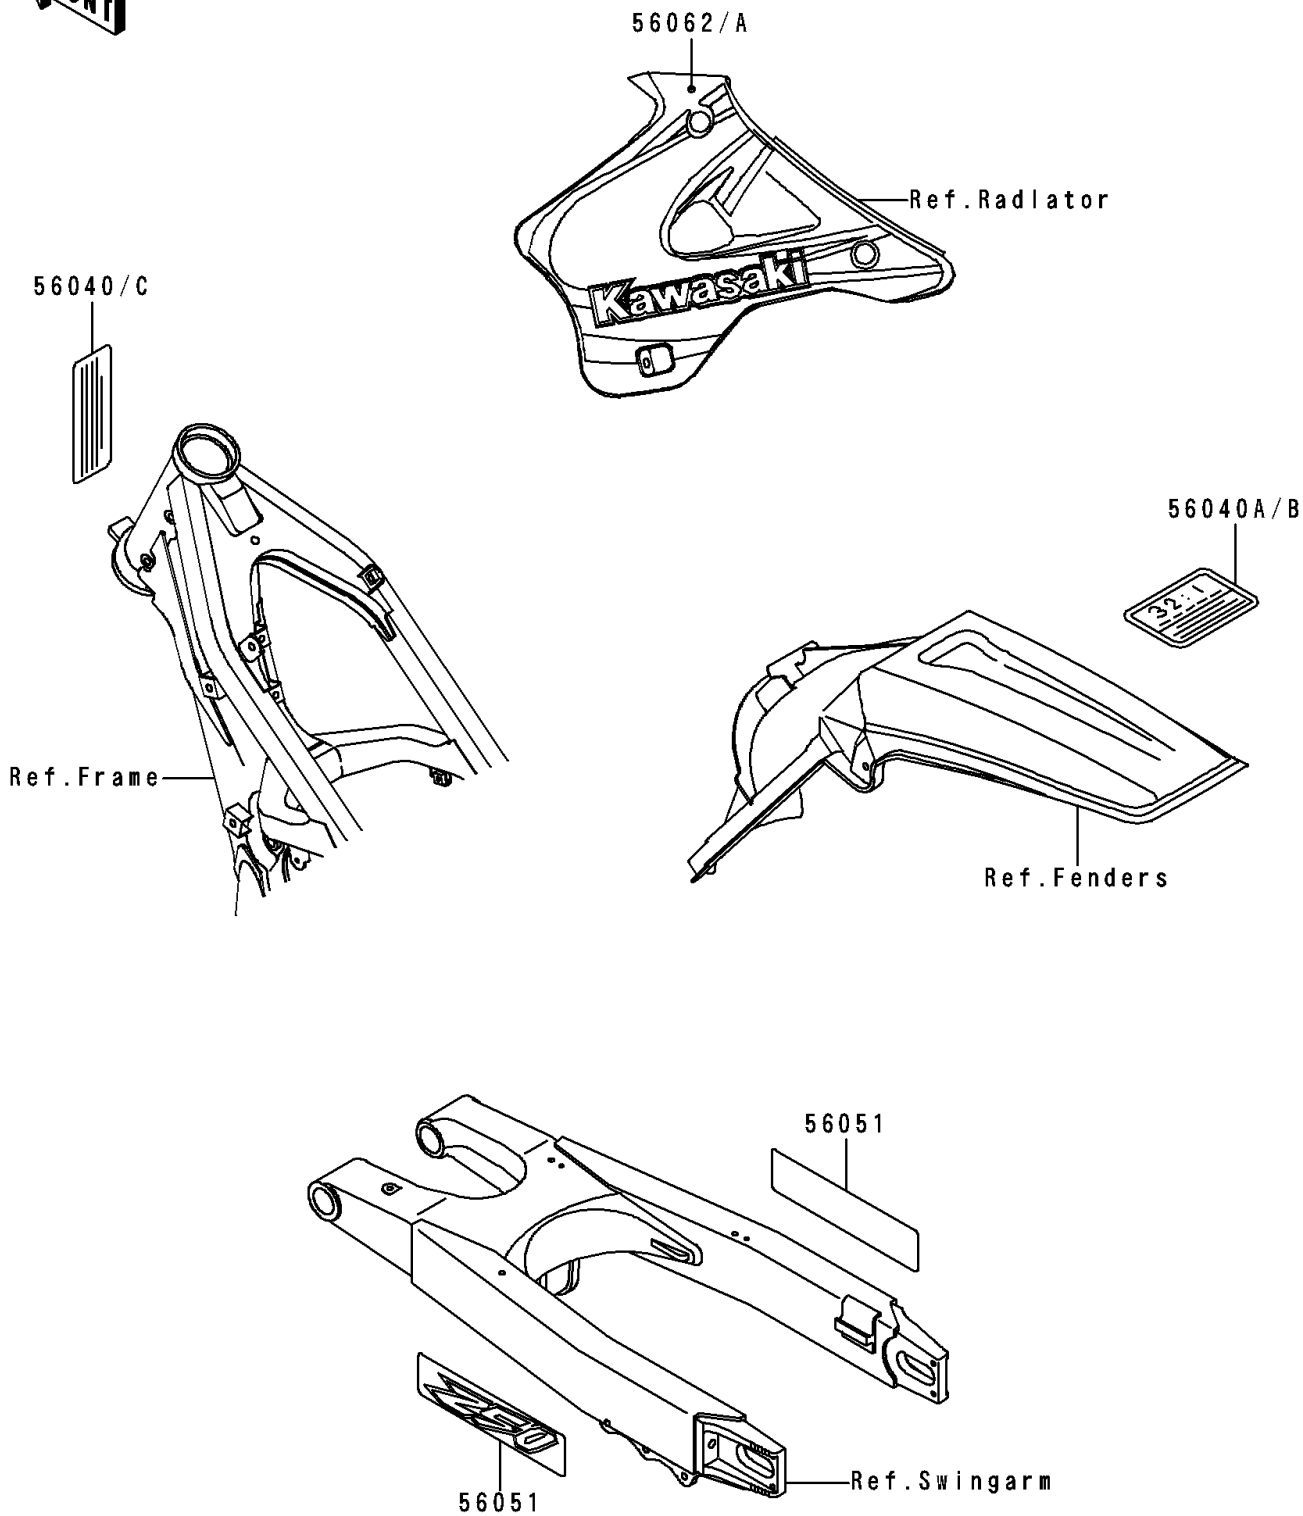

1998 KX™250 PARTS DIAGRAM

Labels

F 2860

1998 KX™250 PARTS LIST

Labels

ITEM NAME	PART NUMBER	QUANTITY
LABEL-WARNING,NOISE (Ref # 56040)	56040-1101	1
LABEL-WARNING,GASOLINE/OIL (Ref # 56040A)	56040-1129	1
LABEL-WARNING,GASOLINE/OIL (Ref # 56040B)	56040-1306	1
LABEL-WARNING,WARRANTY (Ref # 56040C)	56040-1335	1
MARK,SWING ARM,250 (Ref # 56051)	56051-1663	1
PATTERN,SHROUD,LH (Ref # 56062)	56062-1164	1
PATTERN,SHROUD,RH (Ref # 56062A)	56062-1165	1