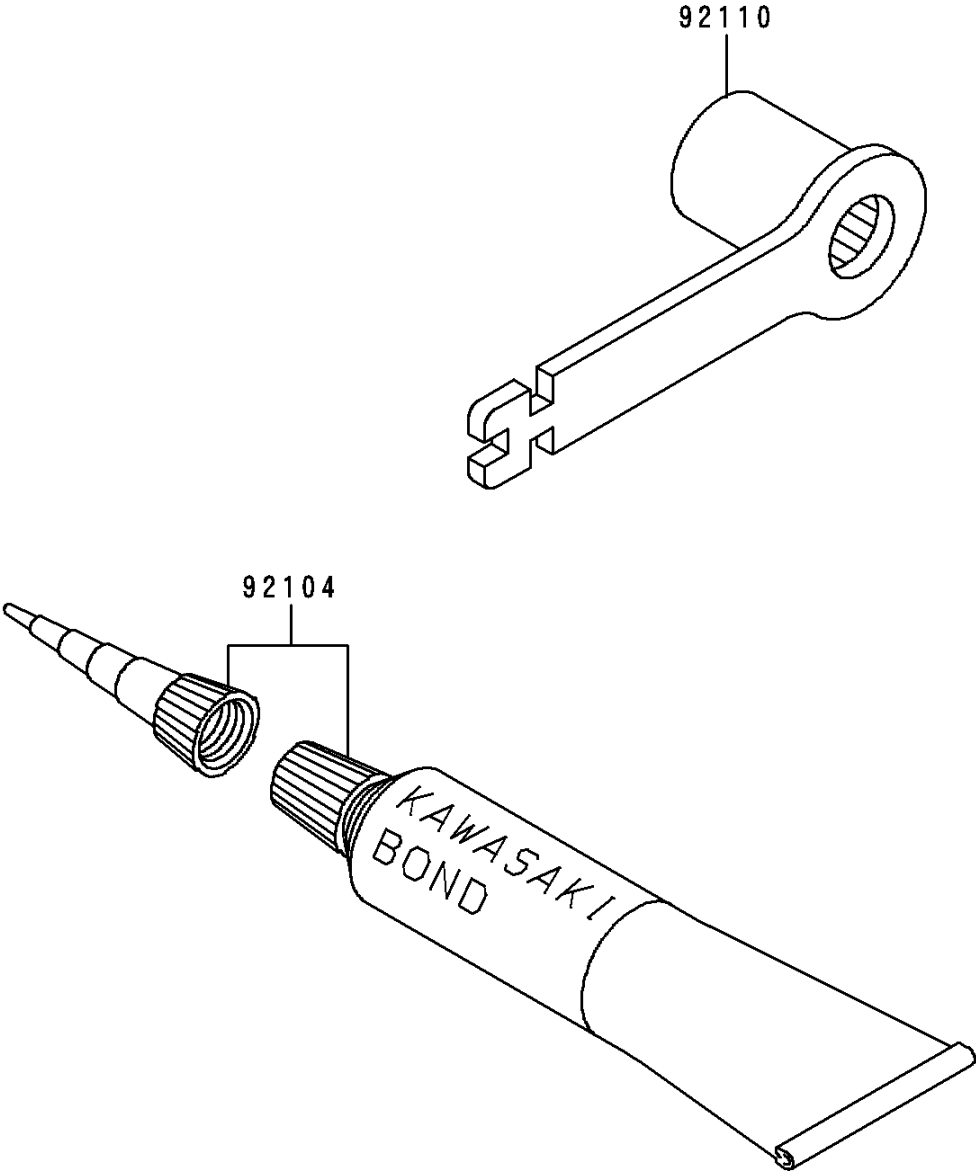

## 1998 KX™250 PARTS DIAGRAM

Owner's Tools

F2810

## 1998 KX™250 PARTS LIST

Owner's Tools

ITEM NAME	PART NUMBER	QUANTITY
GASKET-LIQUID,TUBE,100G,SILVER (Ref # 92104)	92104-002	1
TOOL-WRENCH,BOX,21MM&SPOKE (Ref # 92110)	92110-1176	1