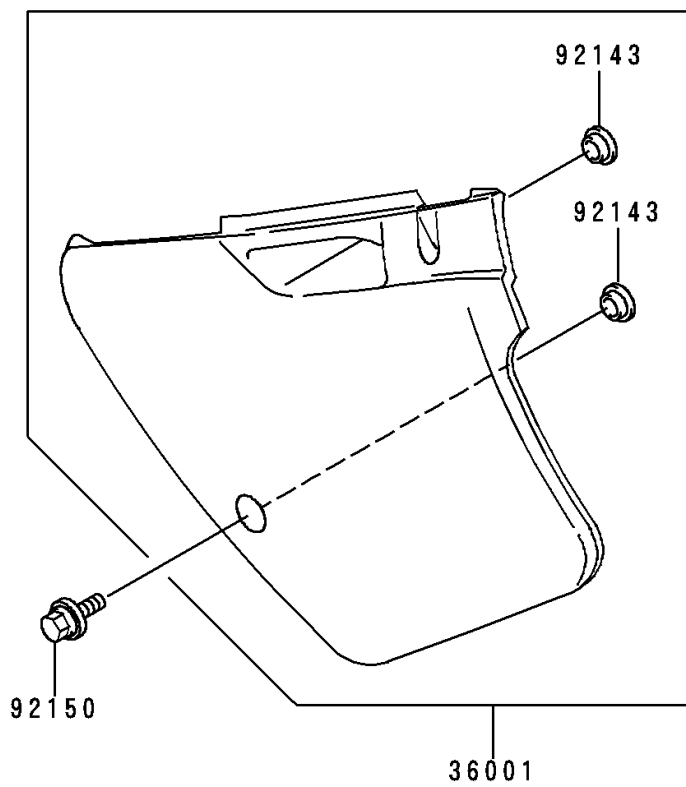

1998 KX™250 PARTS DIAGRAM

Side Covers

F2611

1998 KX™250 PARTS LIST

Side Covers

ITEM NAME	PART NUMBER	QUANTITY
COVER-SIDE,LH,P.WHITE (Ref # 36001)	36001-1538-6F	1
COVER-SIDE,RH,P.WHITE (Ref # 36001A)	36001-1539-6F	1
COLLAR (Ref # 92143)	92143-1196	1
BOLT,6X20 (Ref # 92150)	92150-1339	1