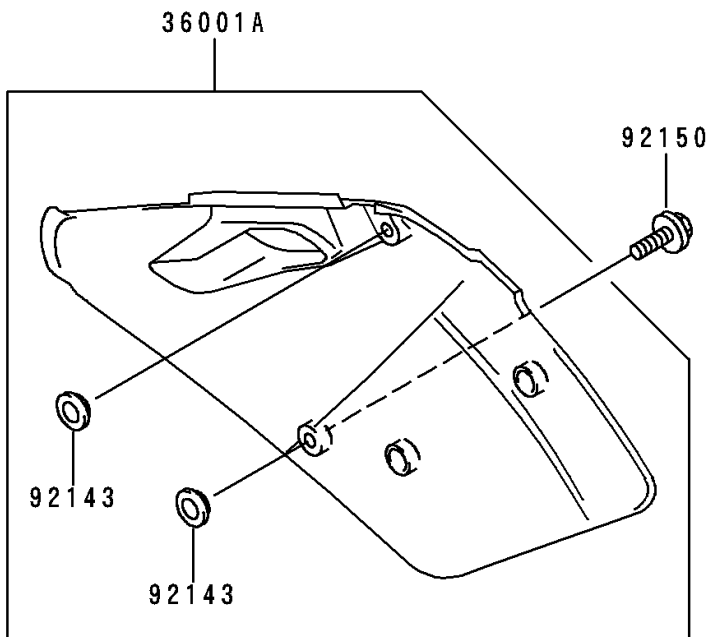

1998 KX™250 PARTS DIAGRAM

Side Covers

F2611

1998 KX™250 PARTS LIST

Side Covers

ITEM NAME	PART NUMBER	QUANTITY
COVER-SIDE,LH,P.WHITE (Ref # 36001)	36001-1538-6F	1
COVER-SIDE,RH,P.WHITE (Ref # 36001A)	36001-1539-6F	1
COLLAR (Ref # 92143)	92143-1196	1
BOLT,6X20 (Ref # 92150)	92150-1339	1