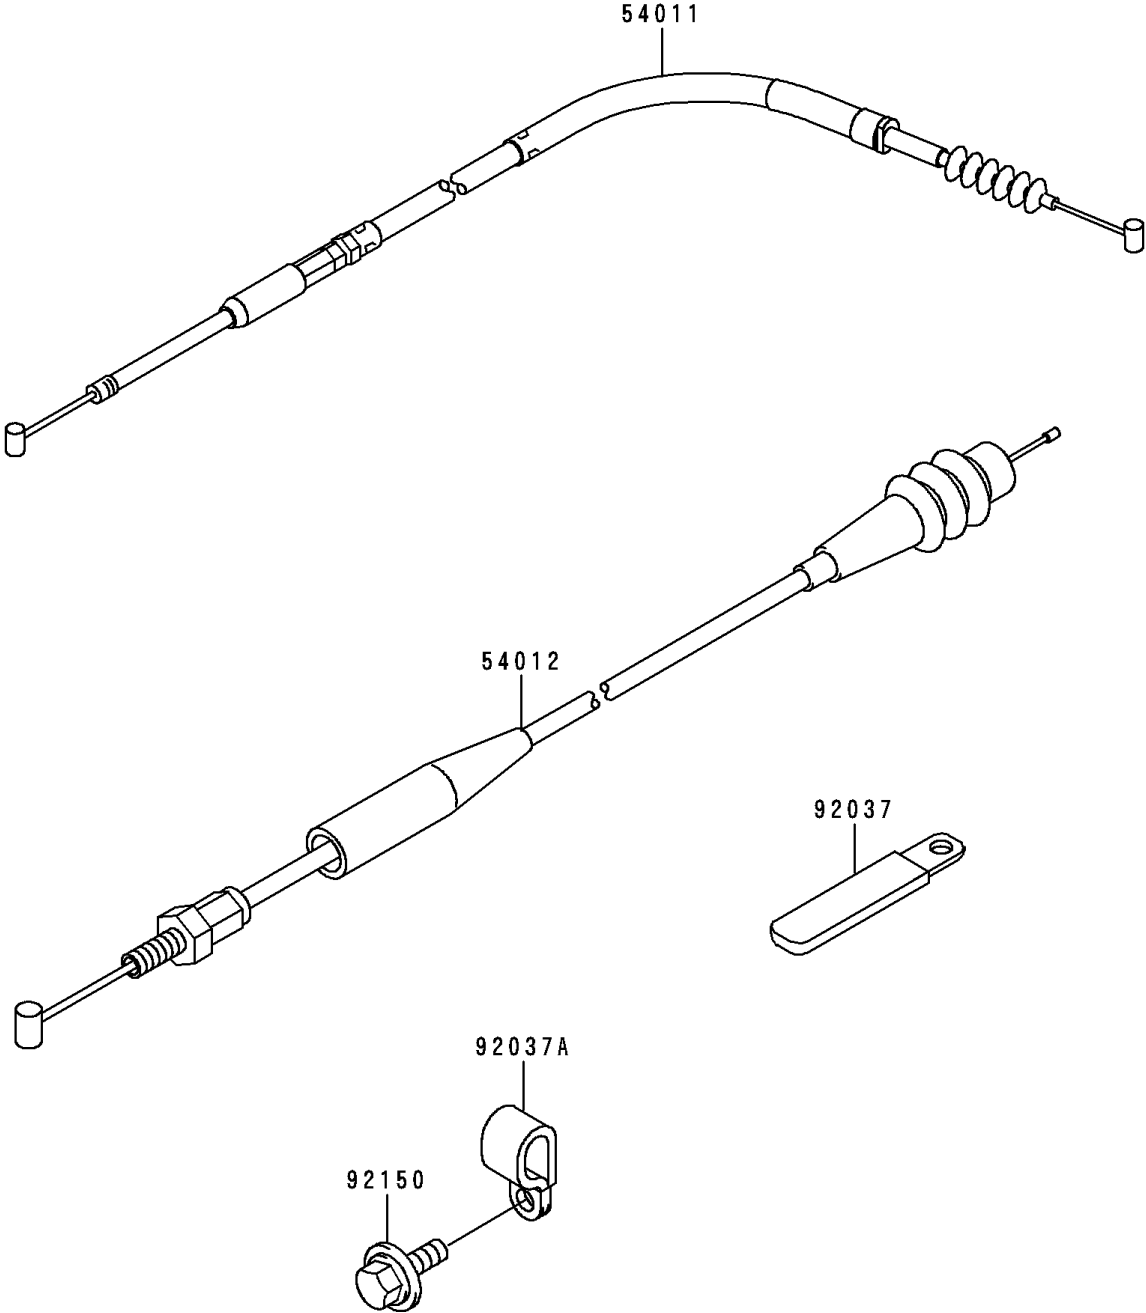

1998 KX™250 PARTS DIAGRAM

Cables

F 25 4 0

1998 KX™250 PARTS LIST

Cables

ITEM NAME	PART NUMBER	QUANTITY
CABLE-CLUTCH (Ref # 54011)	54011-1365	1
CABLE-THROTTLE (Ref # 54012)	54012-1561	1
CLAMP,L=45 (Ref # 92037)	92037-1539	1
CLAMP (Ref # 92037A)	92037-1608	1
BOLT,6X14 (Ref # 92150)	92150-1340	1