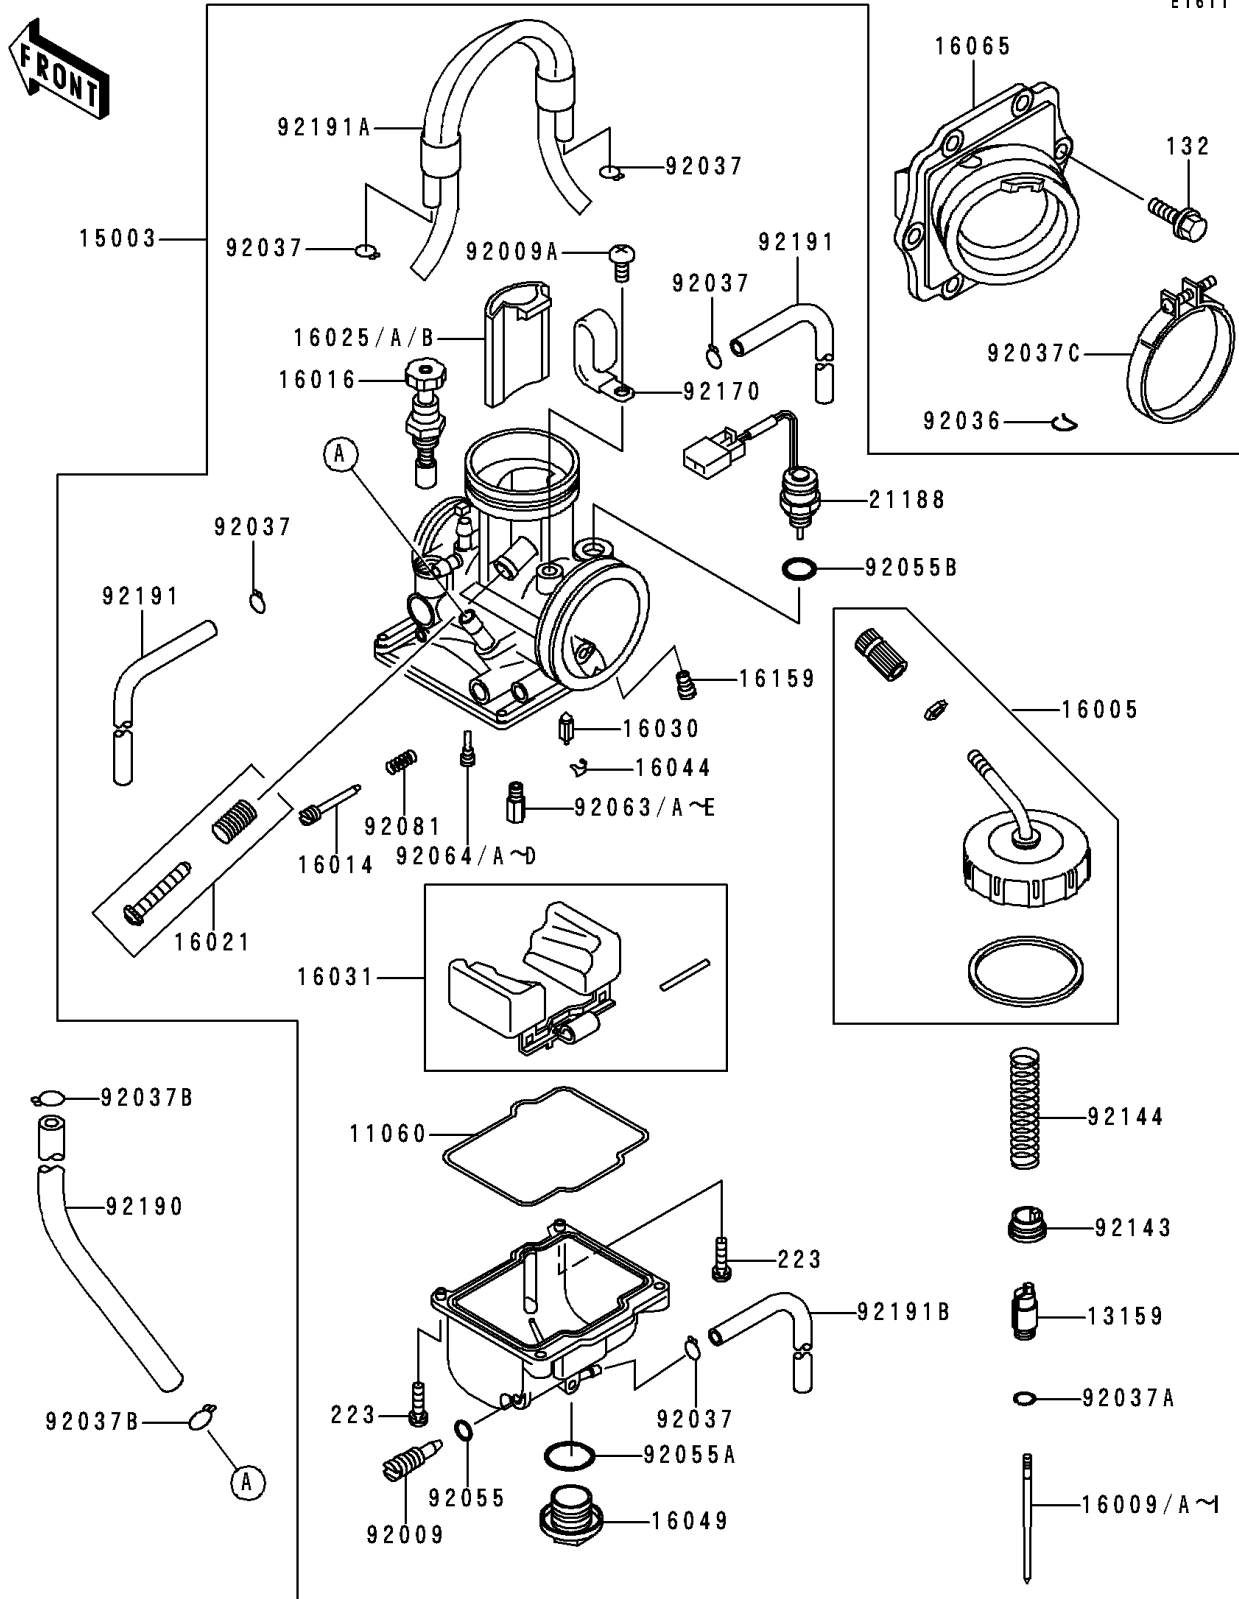

1998 KX™250 PARTS DIAGRAM

Carburetor

E1611