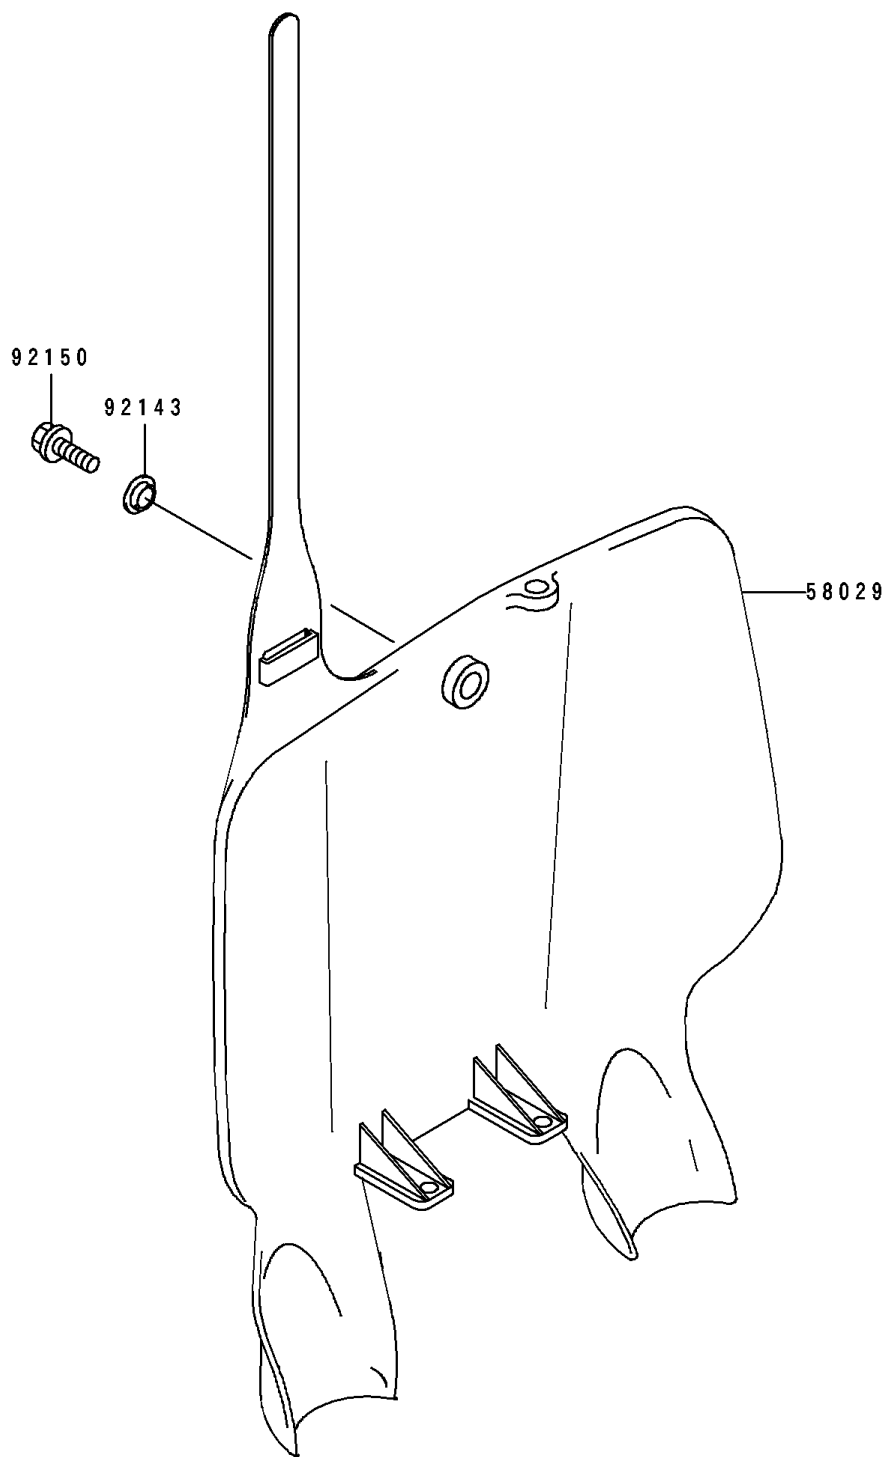

1997 KX™250 PARTS DIAGRAM

Accessory

F2910

1997 KX™250 PARTS LIST

Accessory

ITEM NAME	PART NUMBER	QUANTITY
PLATE-NUMBER,P.WHITE (Ref # 58029)	58029-1078-6F	1
COLLAR (Ref # 92143)	92143-1196	1
BOLT,6X14 (Ref # 92150)	92150-1340	1