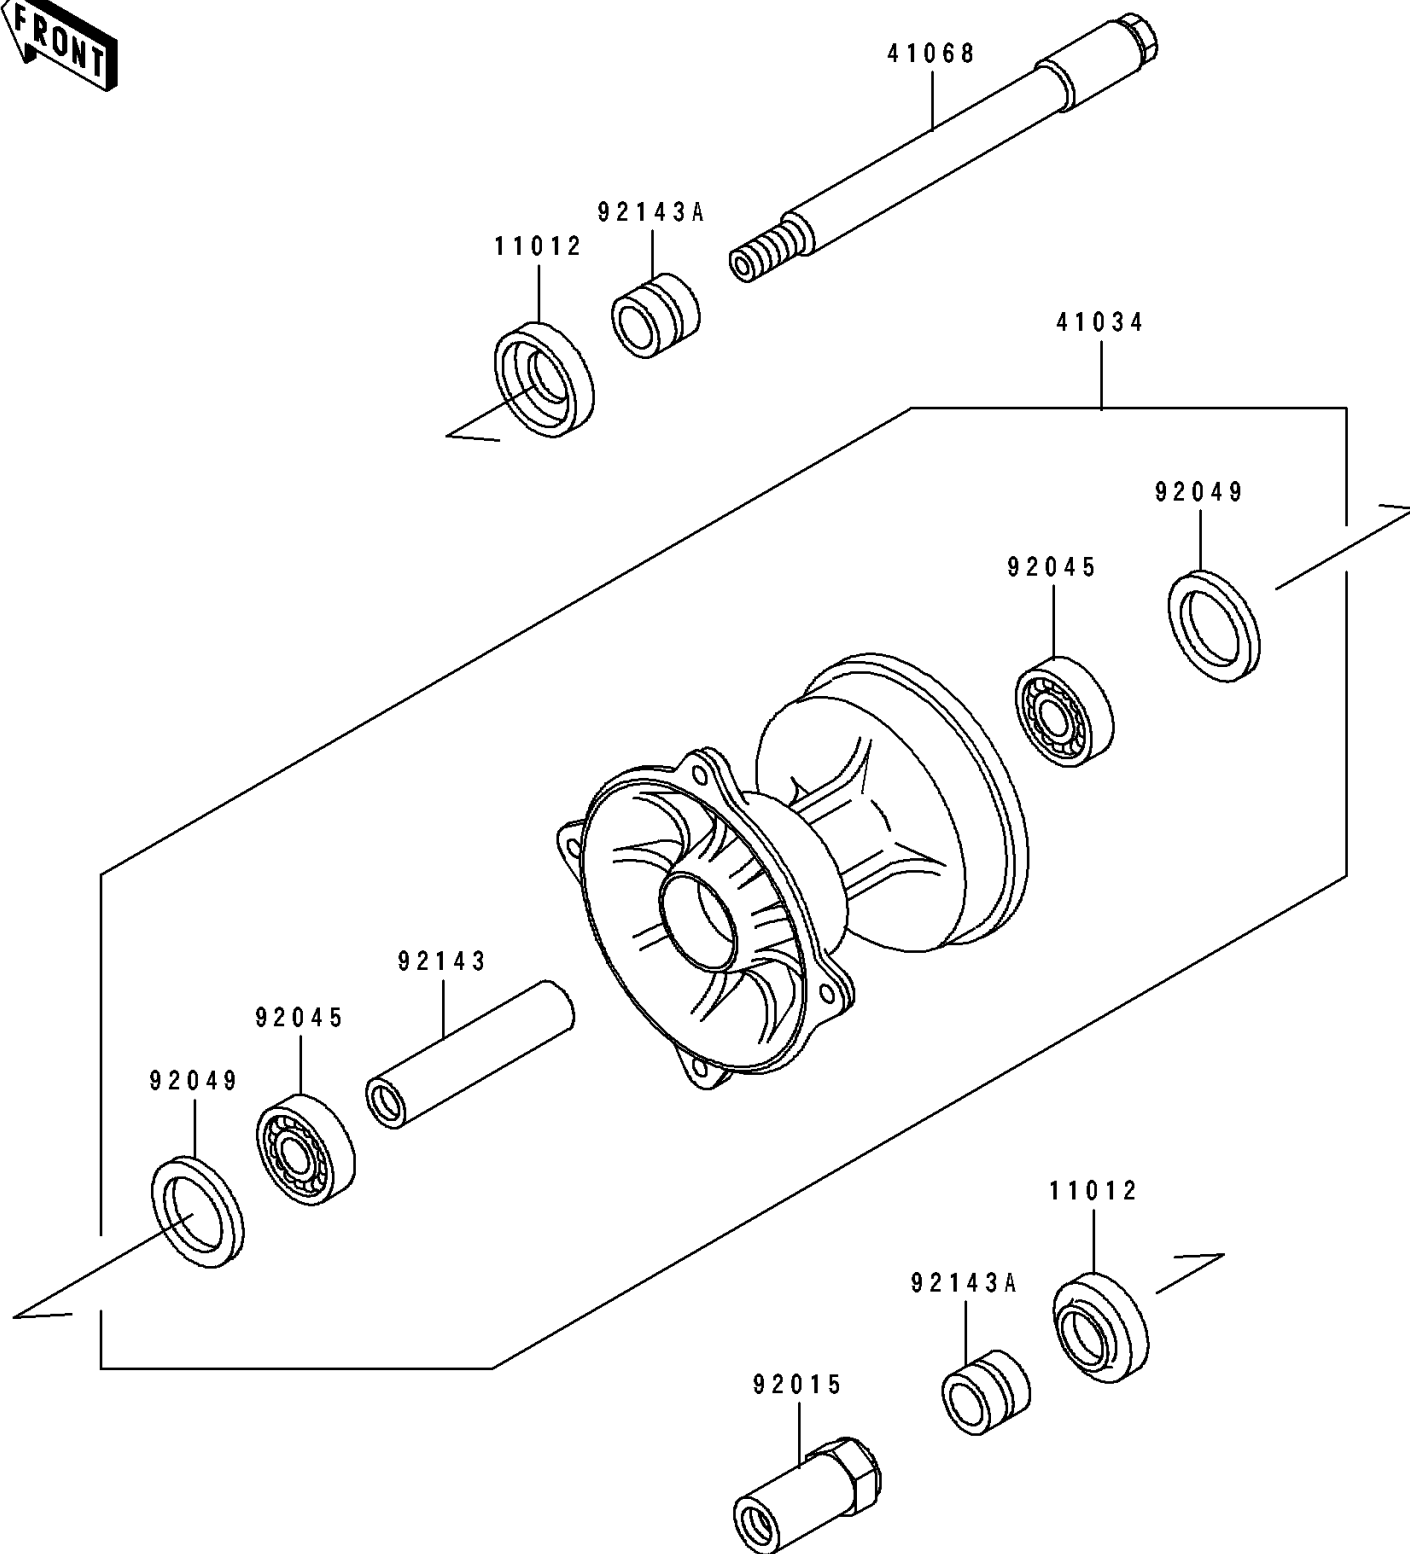

## 1997 KX™250 PARTS DIAGRAM

Front Hub

F2230

## 1997 KX™250 PARTS LIST

Front Hub

ITEM NAME	PART NUMBER	QUANTITY
CAP,AXLE (Ref # 11012)	11012-1581	1
DRUM-ASSY,FRONT BRAKE (Ref # 41034)	41034-1226	1
AXLE,FR (Ref # 41068)	41068-1342	1
NUT,AXLE,18MM (Ref # 92015)	92015-1884	1
BEARING-BALL,69042RS (Ref # 92045)	92045-1284	1
SEAL-OIL,BJNC-2 25X37X5 (Ref # 92049)	92049-1403	1
COLLAR,FR BRAKE DRUM,L=72 (Ref # 92143)	92143-1580	1
COLLAR,FR AXLE,L=20 (Ref # 92143A)	92143-1581	1