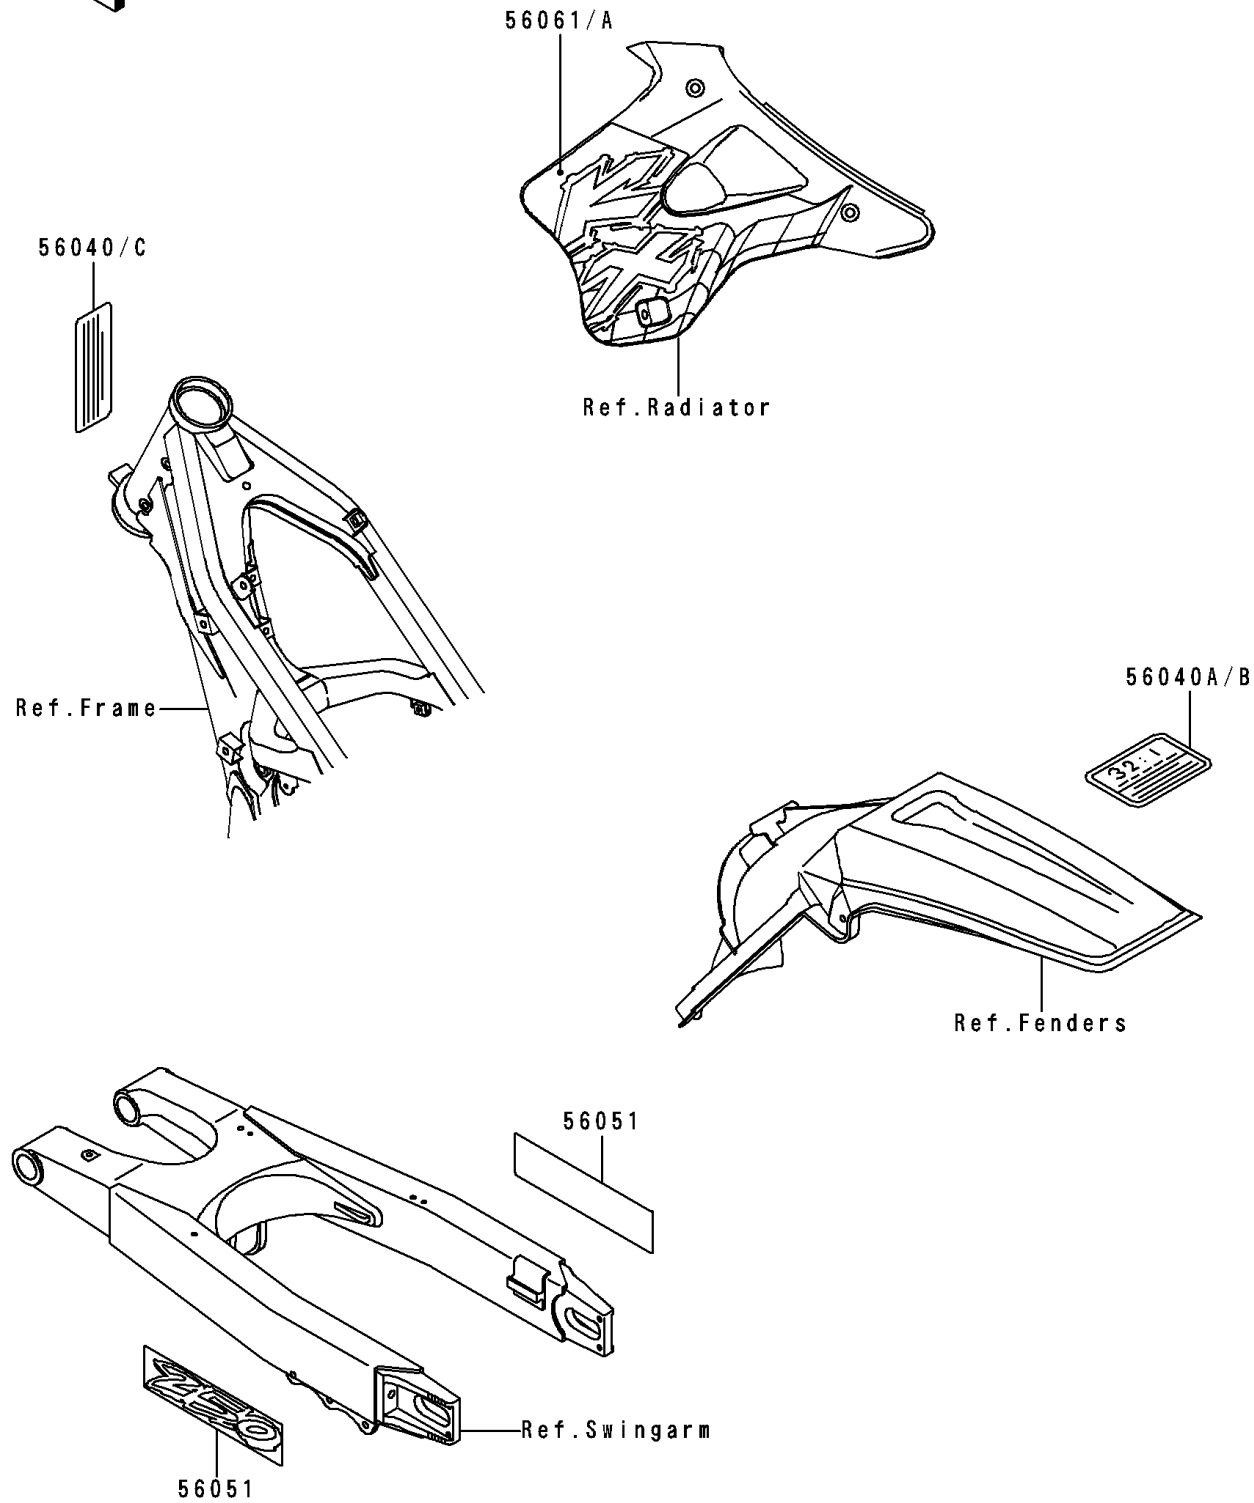

## 1996 KX™250 PARTS DIAGRAM

Labels

F 2860

## 1996 KX™250 PARTS LIST

Labels

ITEM NAME	PART NUMBER	QUANTITY
LABEL-WARNING,NOISE (Ref # 56040)	56040-1101	1
LABEL-WARNING,GASOLINE/OIL (Ref # 56040A)	56040-1129	1
LABEL-WARNING,GASOLINE/OIL (Ref # 56040B)	56040-1306	1
LABEL-WARNING,WARRANTY (Ref # 56040C)	56040-1335	1
MARK,SWING ARM,250 (Ref # 56051)	56051-1322	1
PATTERN,SHROUD,LH (Ref # 56061)	56061-1478	1
PATTERN,SHROUD,RH (Ref # 56061A)	56061-1479	1