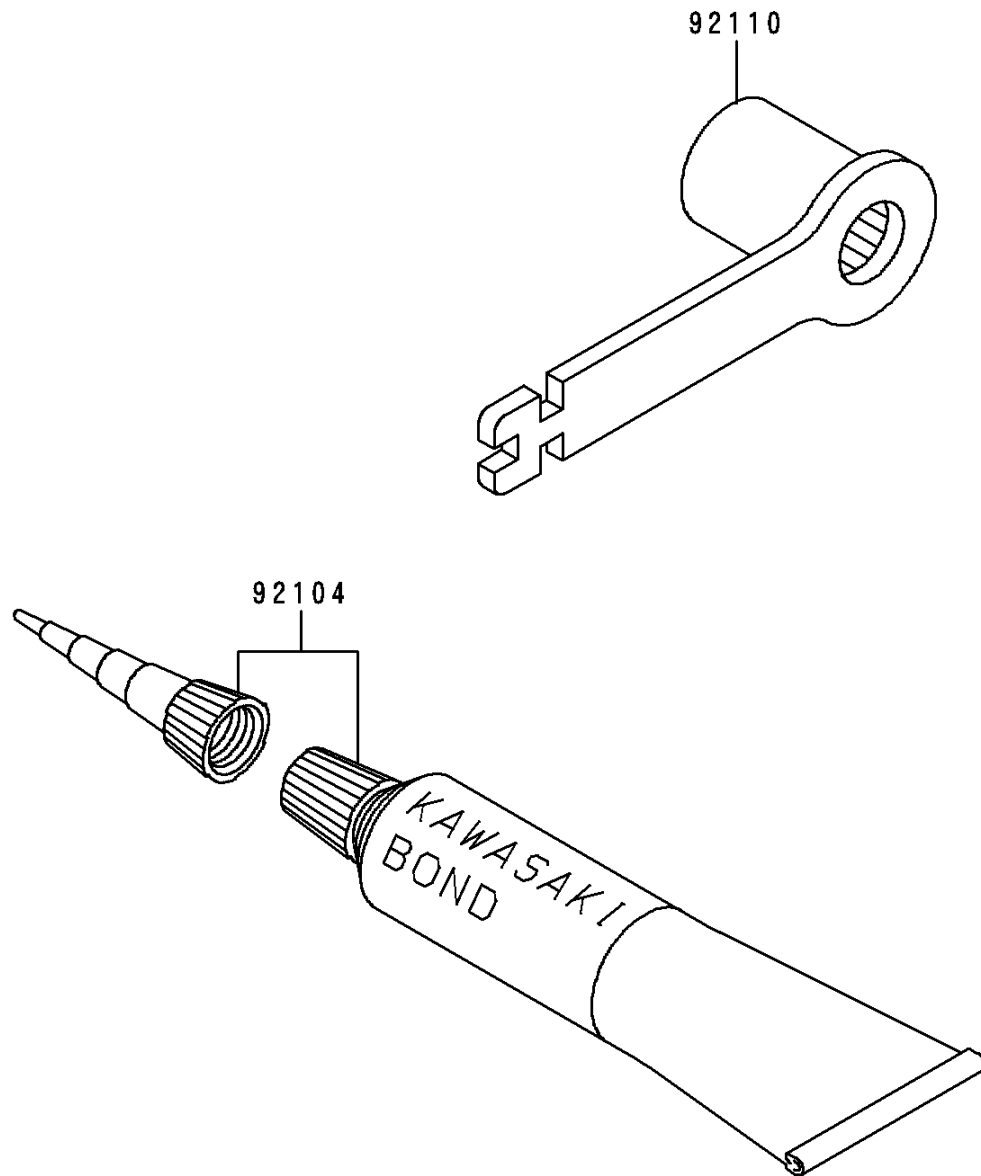

1996 KX™250 PARTS DIAGRAM

Owner's Tools

F2810

1996 KX™250 PARTS LIST

Owner's Tools

ITEM NAME	PART NUMBER	QUANTITY
GASKET-LIQUID,TUBE,100G,SILVER (Ref # 92104)	92104-002	1
TOOL-WRENCH,BOX,21MM&SPOKE (Ref # 92110)	92110-1176	1