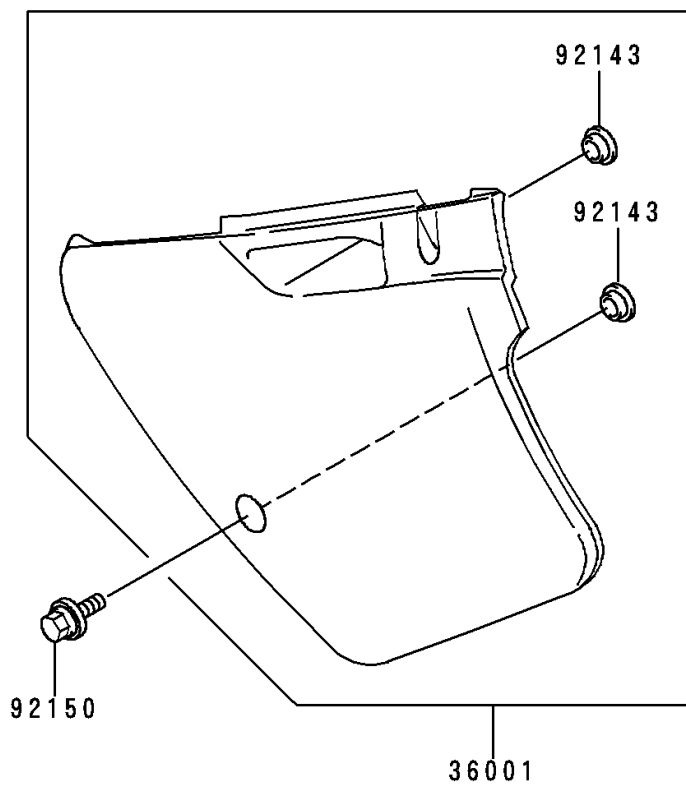

1996 KX™250 PARTS DIAGRAM

Side Covers

F2611

1996 KX™250 PARTS LIST

Side Covers

ITEM NAME	PART NUMBER	QUANTITY
COVER-SIDE,LH,P.WHITE (Ref # 36001)	36001-1538-6F	1
COVER-SIDE,RH,P.WHITE (Ref # 36001A)	36001-1539-6F	1
COLLAR (Ref # 92143)	92143-1196	1
BOLT,6X20 (Ref # 92150)	92150-1339	1