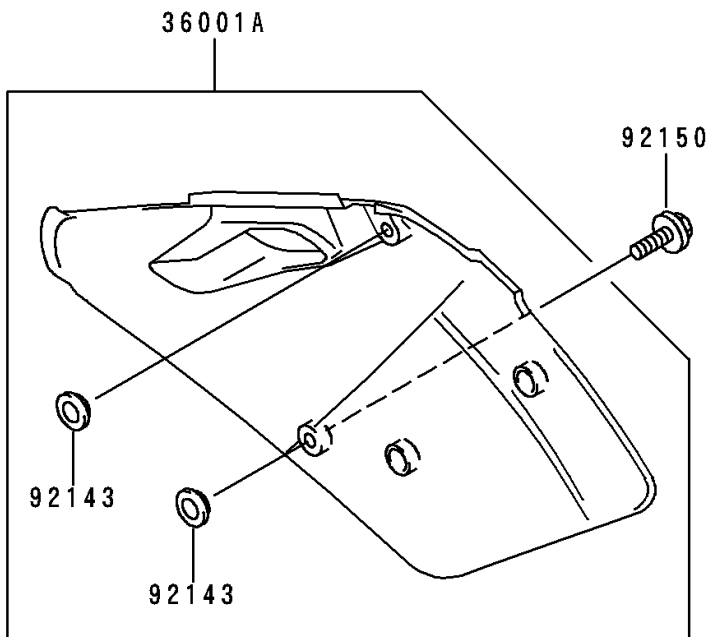

1996 KX™250 PARTS DIAGRAM

Side Covers

F2611

1996 KX™250 PARTS LIST

Side Covers

ITEM NAME	PART NUMBER	QUANTITY
COVER-SIDE,LH,P.WHITE (Ref # 36001)	36001-1538-6F	1
COVER-SIDE,RH,P.WHITE (Ref # 36001A)	36001-1539-6F	1
COLLAR (Ref # 92143)	92143-1196	1
BOLT,6X20 (Ref # 92150)	92150-1339	1