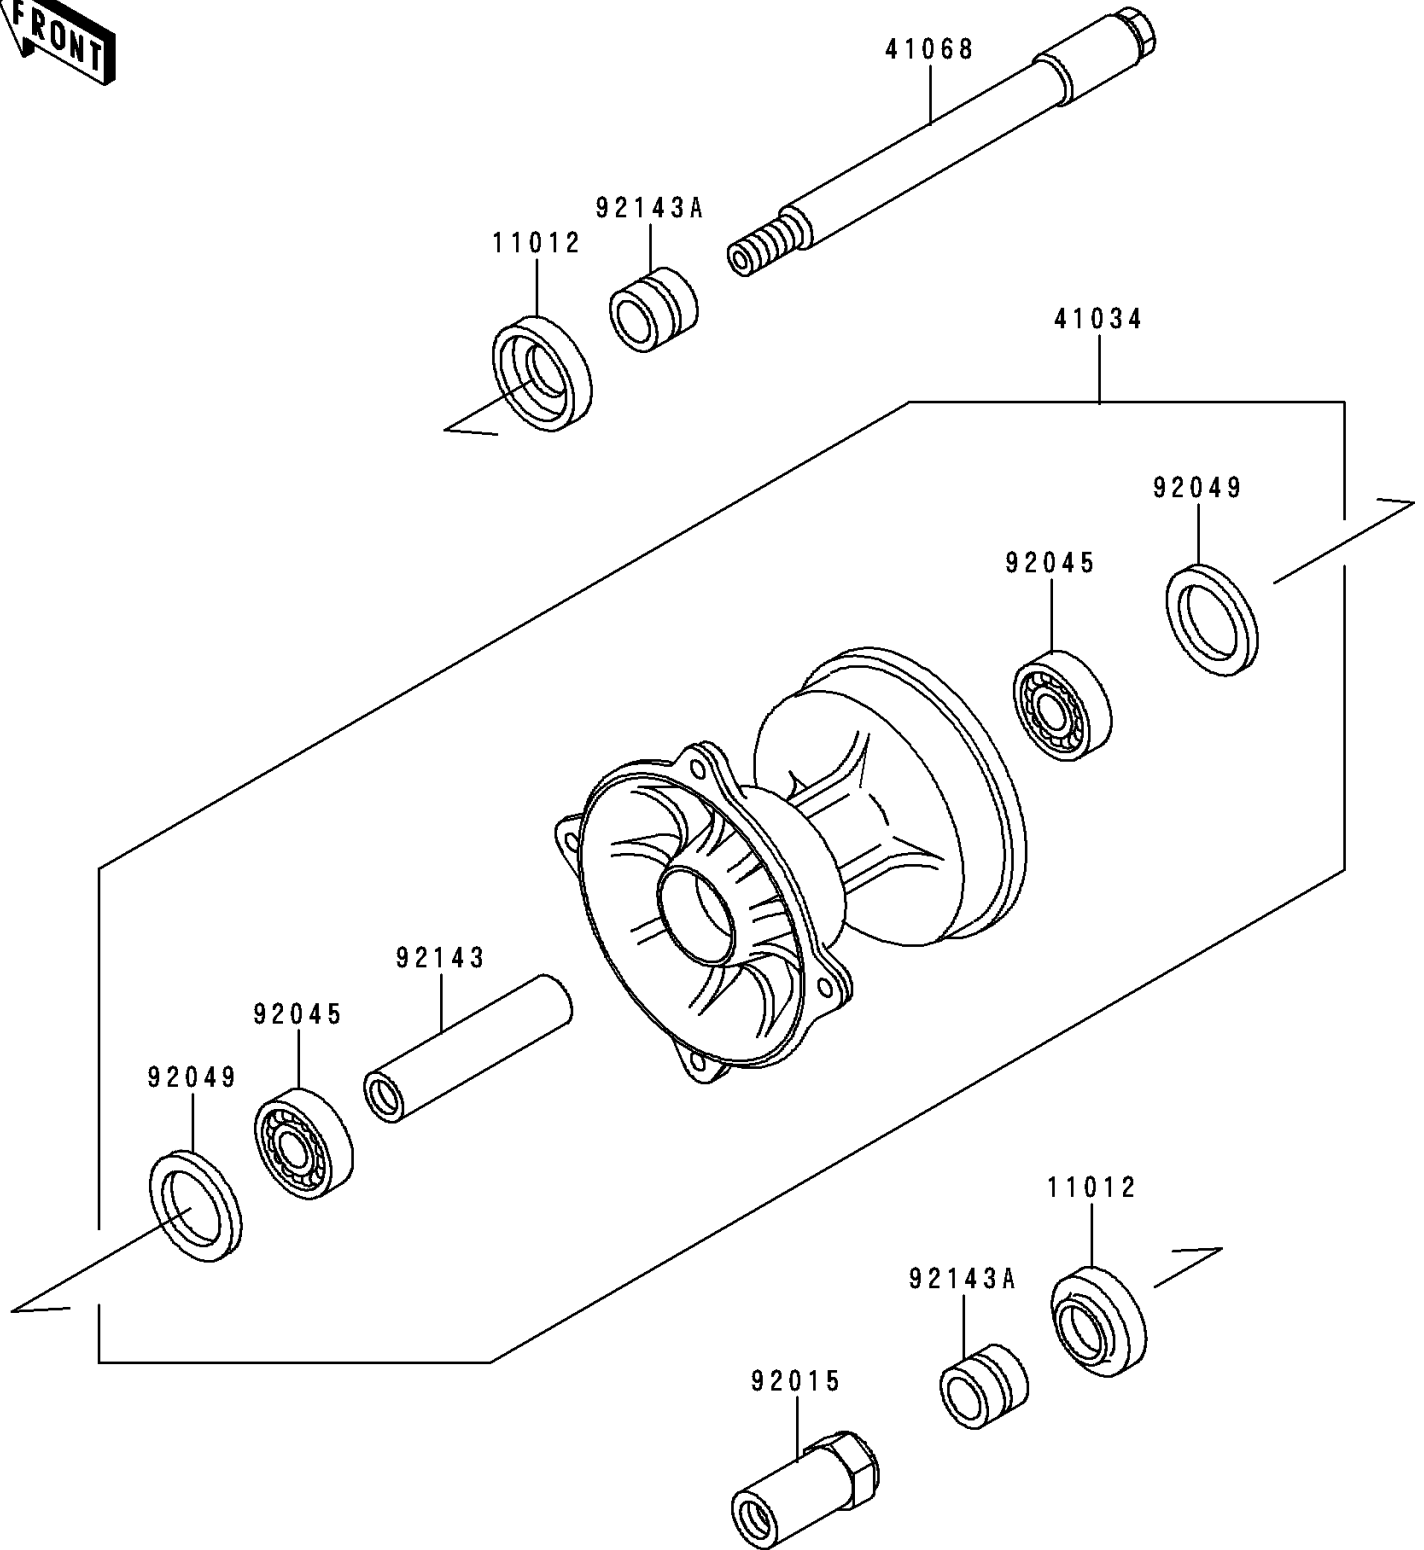

1996 KX™250 PARTS DIAGRAM

Front Hub

F2230

1996 KX™250 PARTS LIST

Front Hub

ITEM NAME	PART NUMBER	QUANTITY
CAP,AXLE (Ref # 11012)	11012-1581	1
DRUM-ASSY,FRONT BRAKE (Ref # 41034)	41034-1226	1
AXLE,FR (Ref # 41068)	41068-1342	1
NUT,AXLE,18MM (Ref # 92015)	92015-1884	1
BEARING-BALL,69042RS (Ref # 92045)	92045-1284	1
SEAL-OIL,BJNC-2 25X37X5 (Ref # 92049)	92049-1403	1
COLLAR,FR BRAKE DRUM,L=72 (Ref # 92143)	92143-1580	1
COLLAR,FR AXLE,L=20 (Ref # 92143A)	92143-1581	1