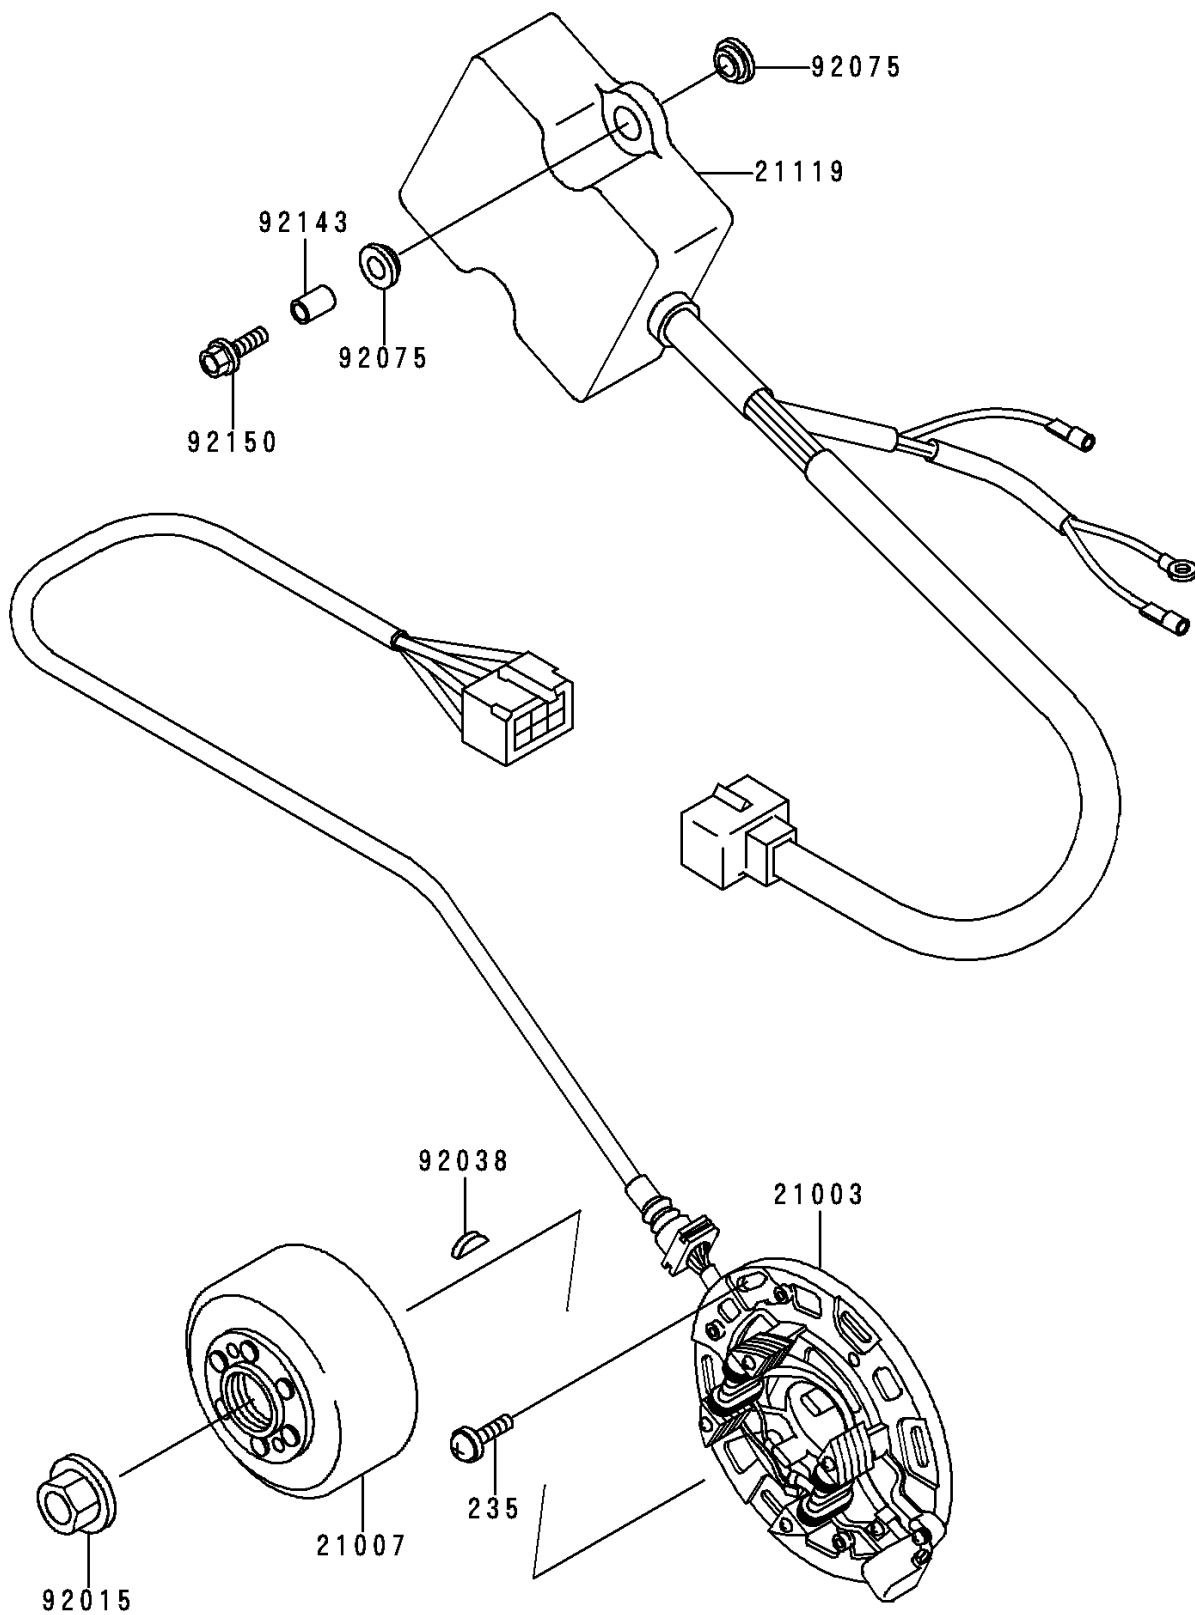

## 1996 KX™250 PARTS DIAGRAM

Generator

E1810

## 1996 KX™250 PARTS LIST

Generator

ITEM NAME	PART NUMBER	QUANTITY
SCREW-PAN-WP-CROS (Ref # 235)	235B0616	1
STATOR (Ref # 21003)	21003-1293	1
ROTOR,MAGNETO (Ref # 21007)	21007-1234	1
IGNITER (Ref # 21119)	21119-1452	1
NUT,FLANGED,12MM (Ref # 92015)	92015-1156	1
KEY,WOODRUFF (Ref # 92038)	92038-001	1
DAMPER,8MM (Ref # 92075)	92075-1138	1
COLLAR,6X8.5X13 (Ref # 92143)	92143-3715	1
BOLT,FLANGED,6X25 (Ref # 92150)	92150-1507	1