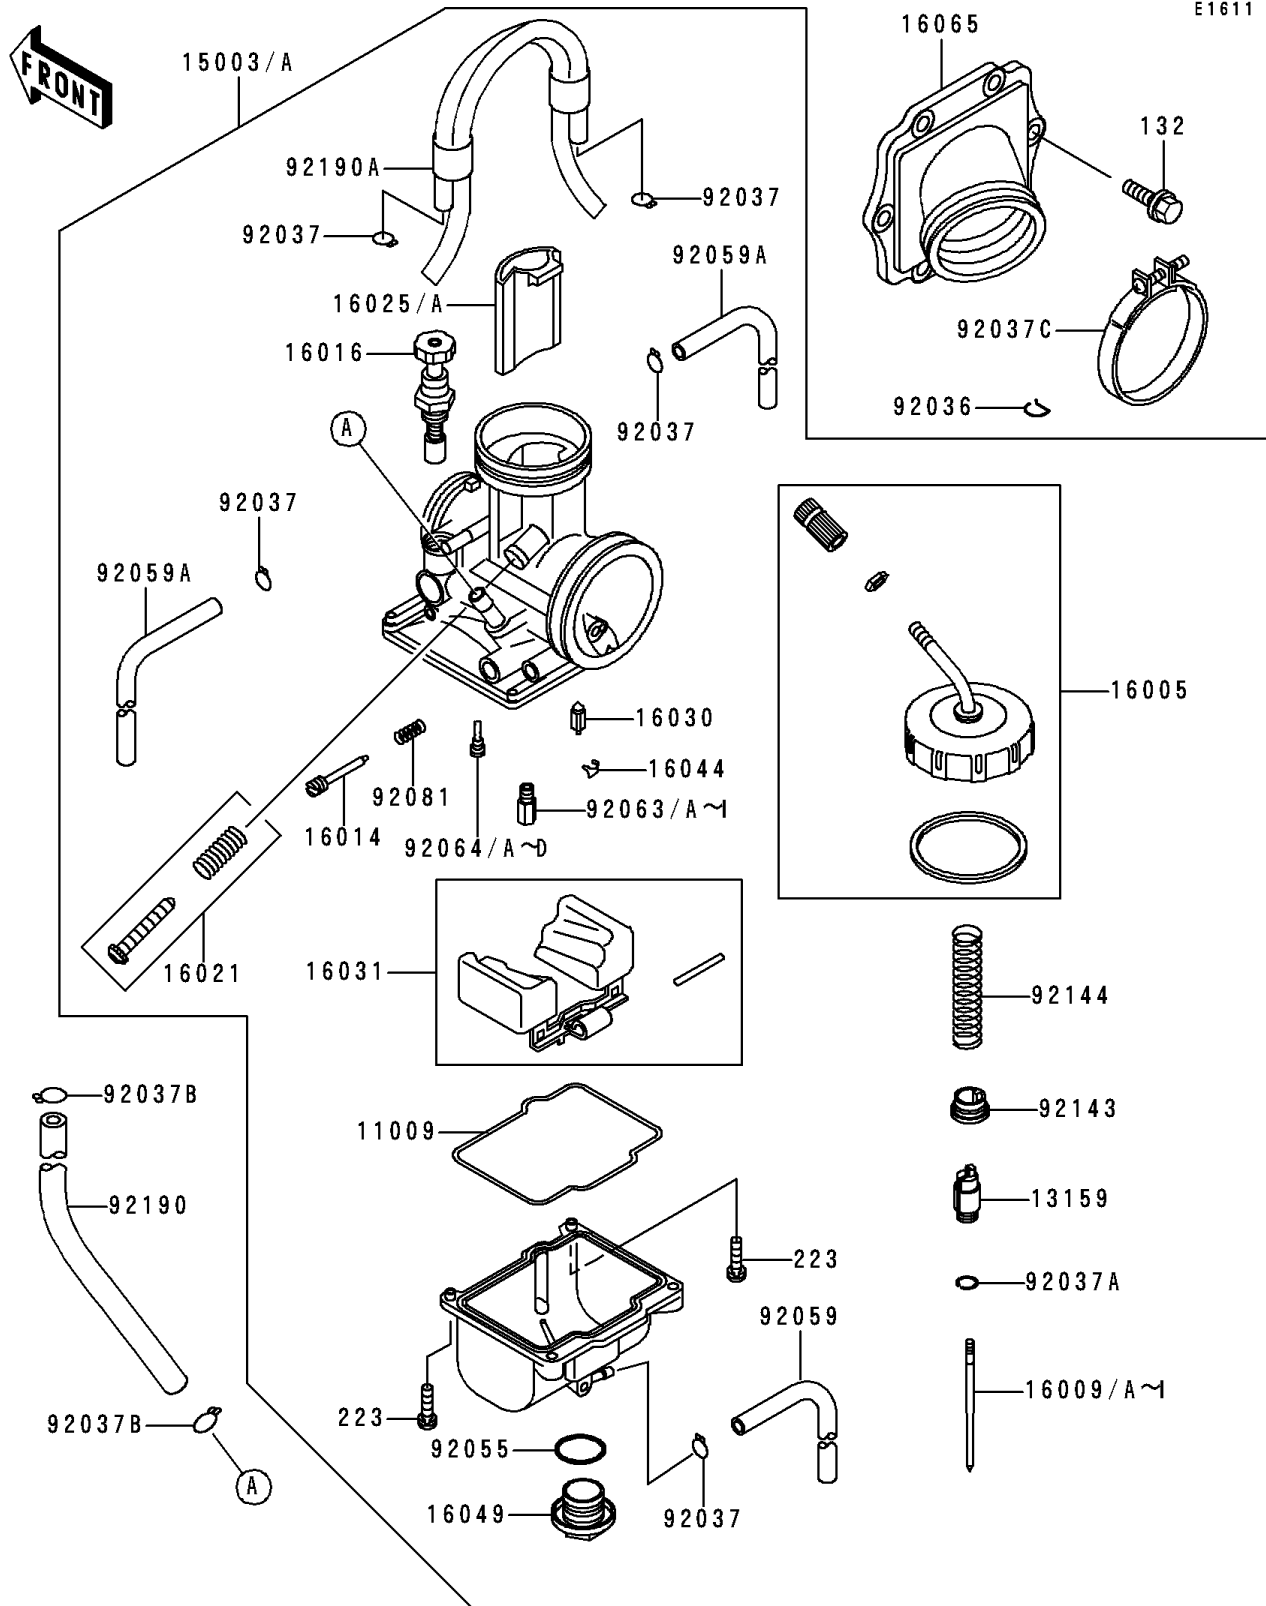

1996 KX™250 PARTS DIAGRAM

Carburetor