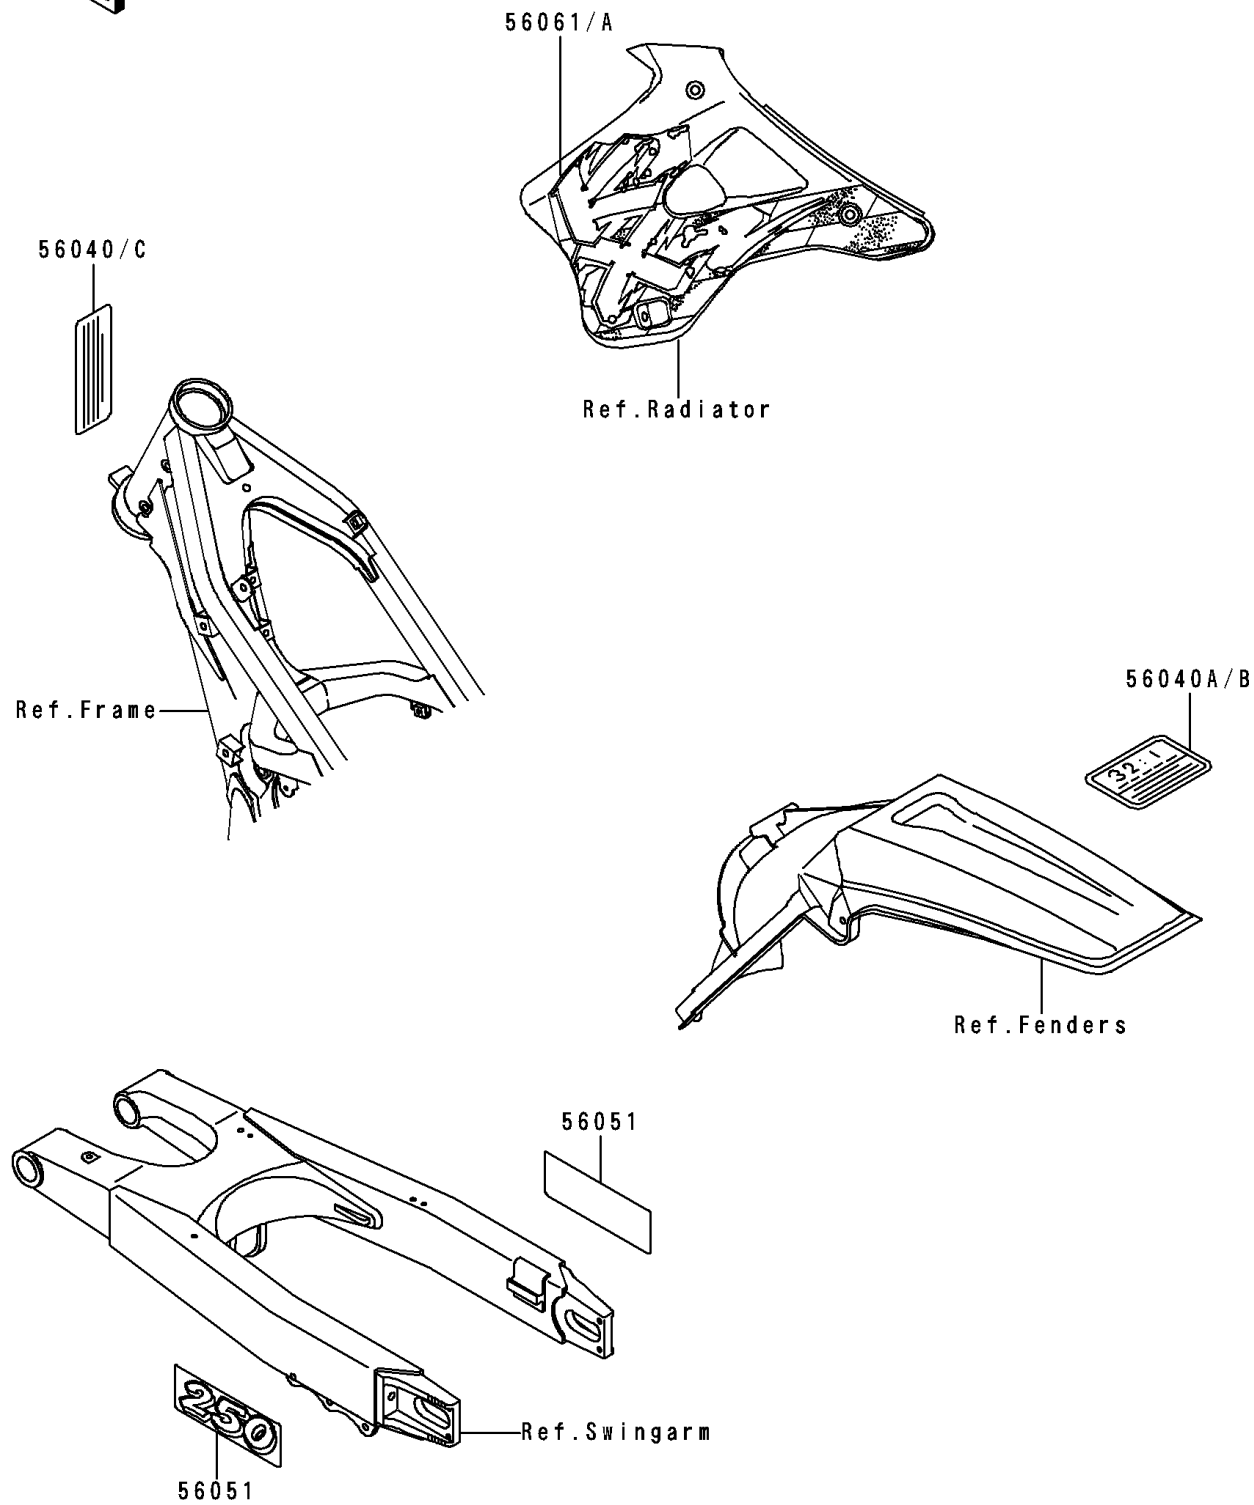

1995 KX™250 PARTS DIAGRAM

Labels

F 2860

1995 KX™250 PARTS LIST

Labels

ITEM NAME	PART NUMBER	QUANTITY
LABEL-WARNING,NOISE (Ref # 56040)	56040-1101	1
LABEL-WARNING,GASOLINE/OIL (Ref # 56040A)	56040-1129	1
LABEL-WARNING,GASOLINE/OIL (Ref # 56040B)	56040-1306	1
LABEL-WARNING,WARRANTY (Ref # 56040C)	56040-1335	1
MARK,SWING ARM,250 (Ref # 56051)	56051-1177	1
PATTERN,SHROUD,LH (Ref # 56061)	56061-1098	1
PATTERN,SHROUD,RH (Ref # 56061A)	56061-1099	1