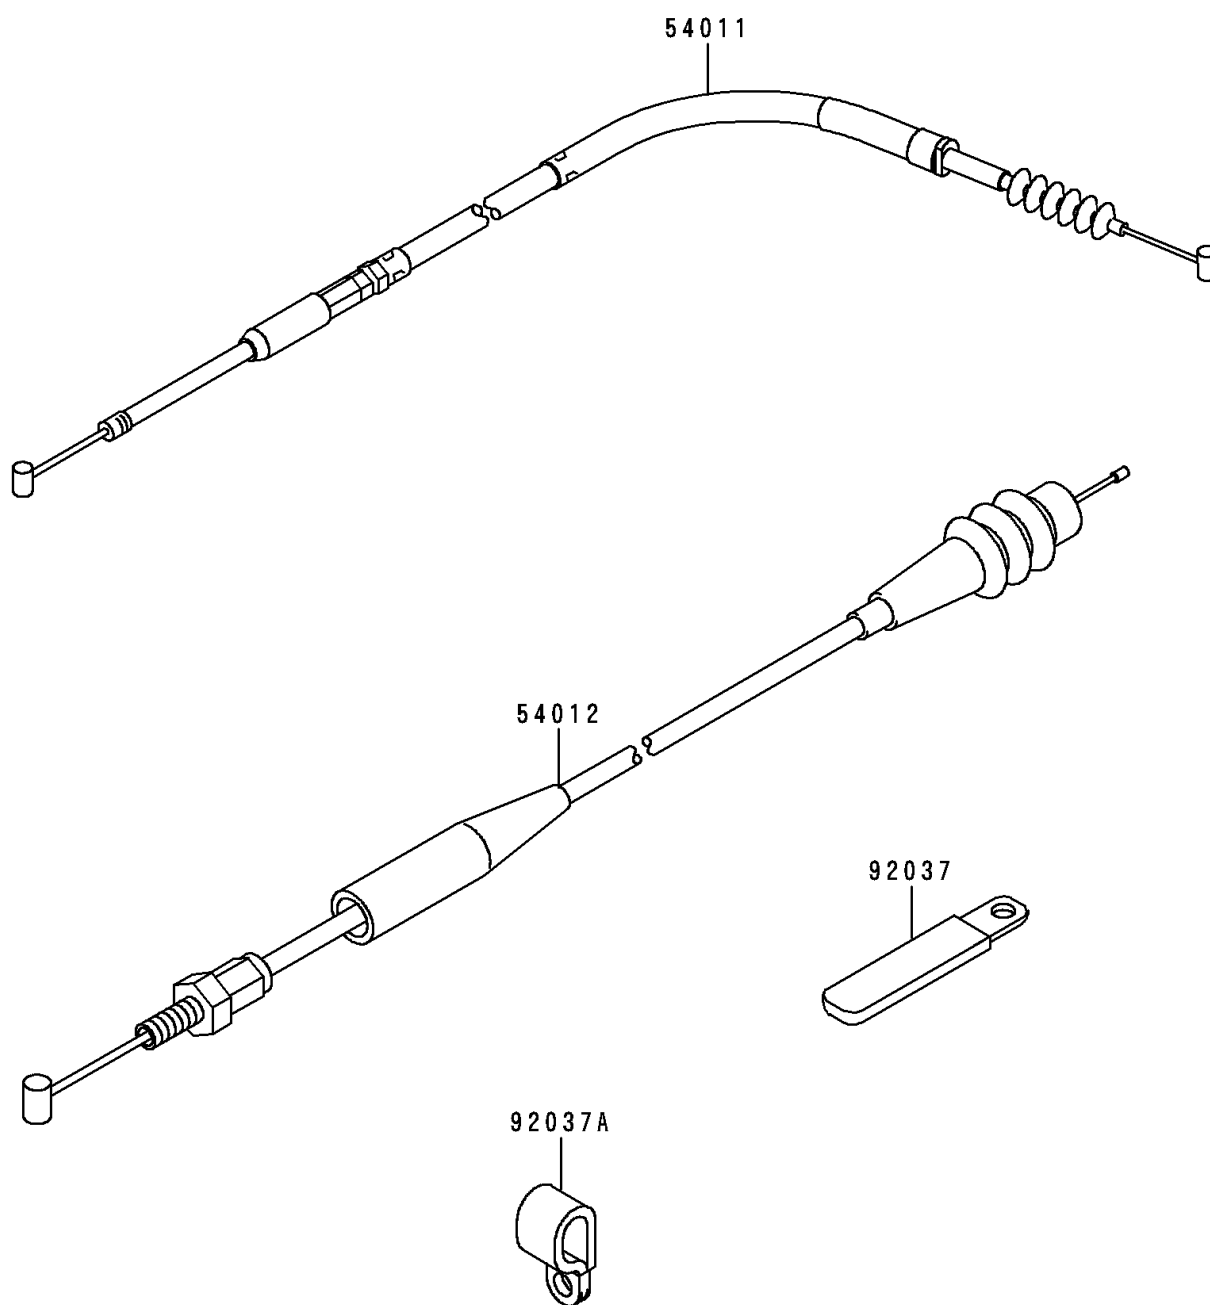

1995 KX™250 PARTS DIAGRAM

Cables

F 25 4 0

1995 KX™250 PARTS LIST

Cables

ITEM NAME	PART NUMBER	QUANTITY
CABLE-CLUTCH (Ref # 54011)	54011-1327	1
CABLE-THROTTLE (Ref # 54012)	54012-1432	1
CLAMP,WIRING HARNESS (Ref # 92037)	92037-1539	1
CLAMP (Ref # 92037A)	92037-1608	1