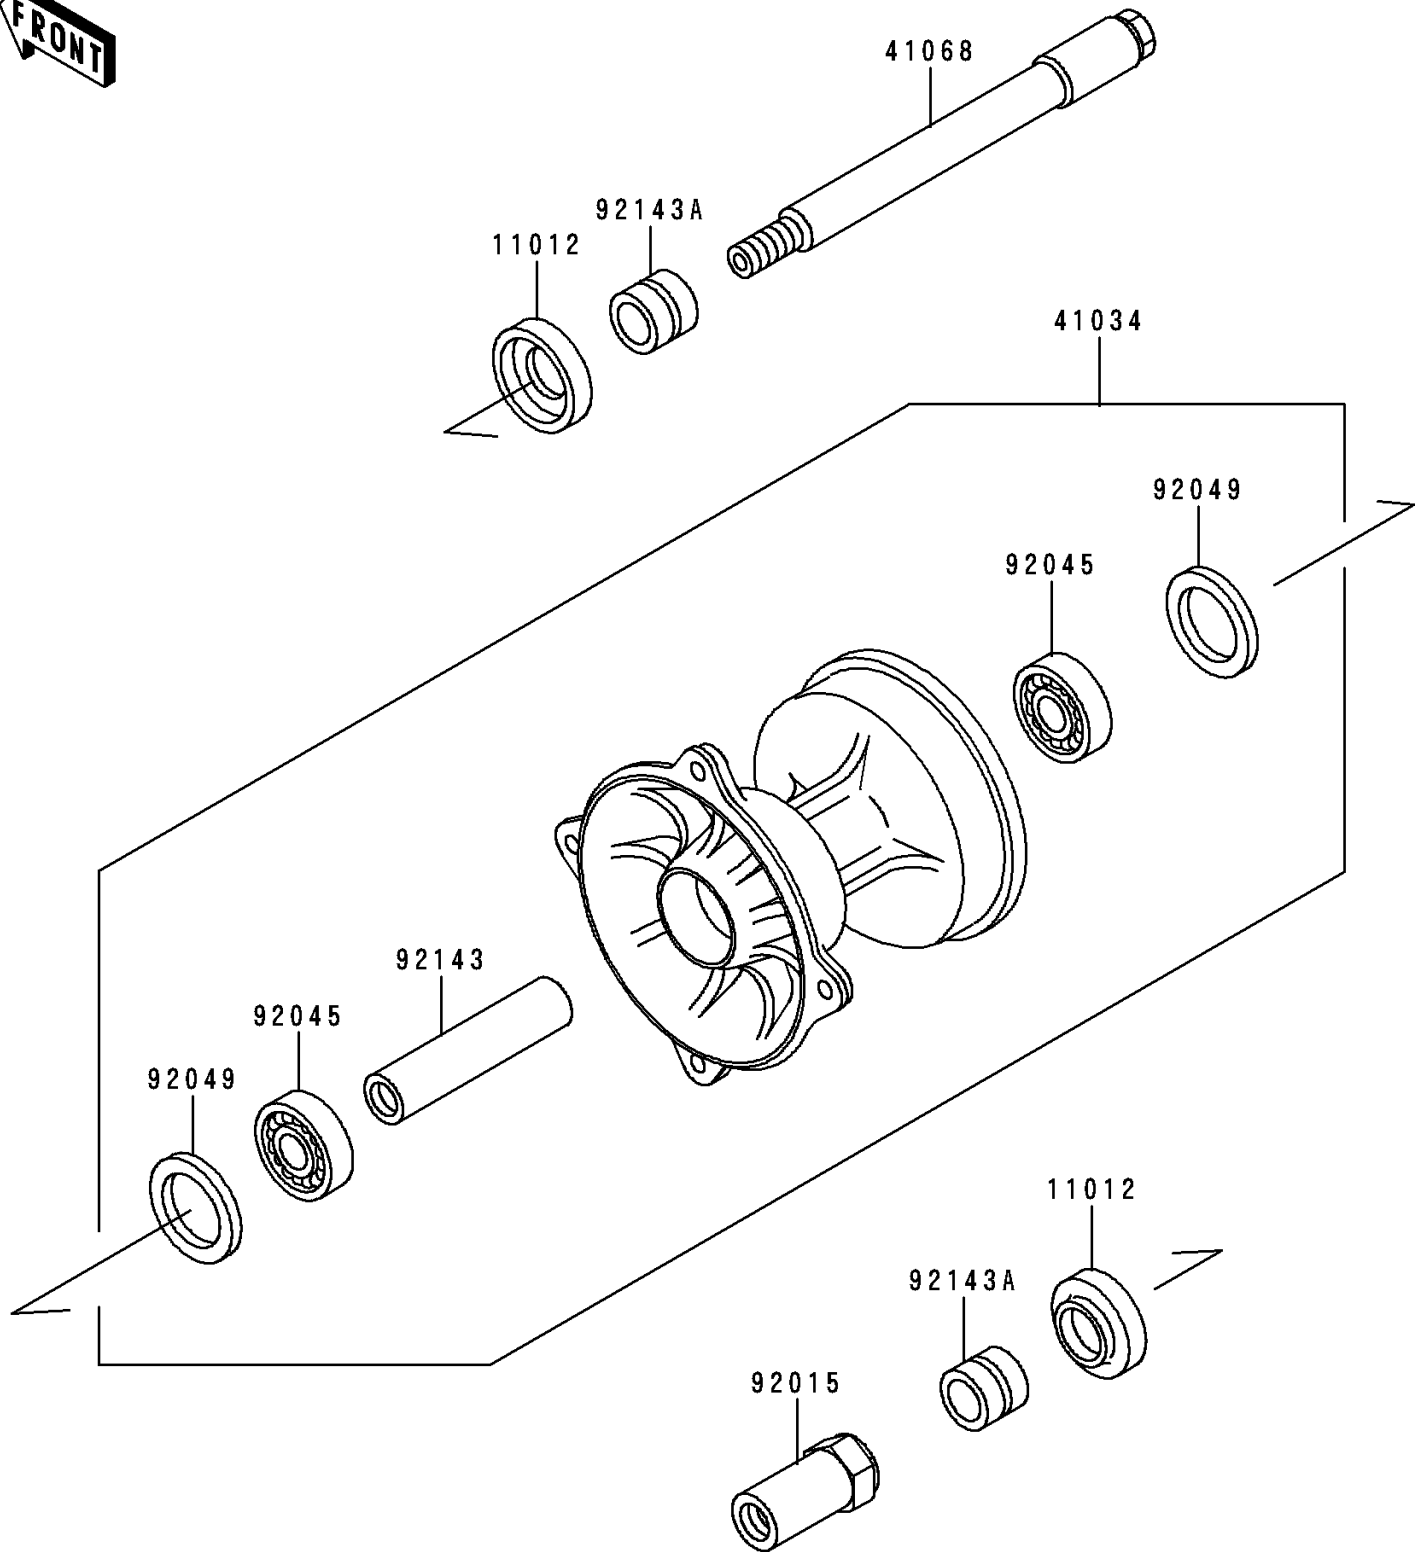

## 1995 KX™250 PARTS DIAGRAM

Front Hub

F2230

## 1995 KX™250 PARTS LIST

Front Hub

ITEM NAME	PART NUMBER	QUANTITY
CAP,AXLE (Ref # 11012)	11012-1581	1
DRUM-ASSY,FRONT BRAKE (Ref # 41034)	41034-1226	1
AXLE,FR (Ref # 41068)	41068-1342	1
NUT,AXLE,18MM (Ref # 92015)	92015-1884	1
BEARING-BALL,69042RS (Ref # 92045)	92045-1284	1
SEAL-OIL,BJNC-2 25X37X5 (Ref # 92049)	92049-1403	1
COLLAR,FR BRAKE DRUM,L=72 (Ref # 92143)	92143-1580	1
COLLAR,FR AXLE,L=20 (Ref # 92143A)	92143-1581	1