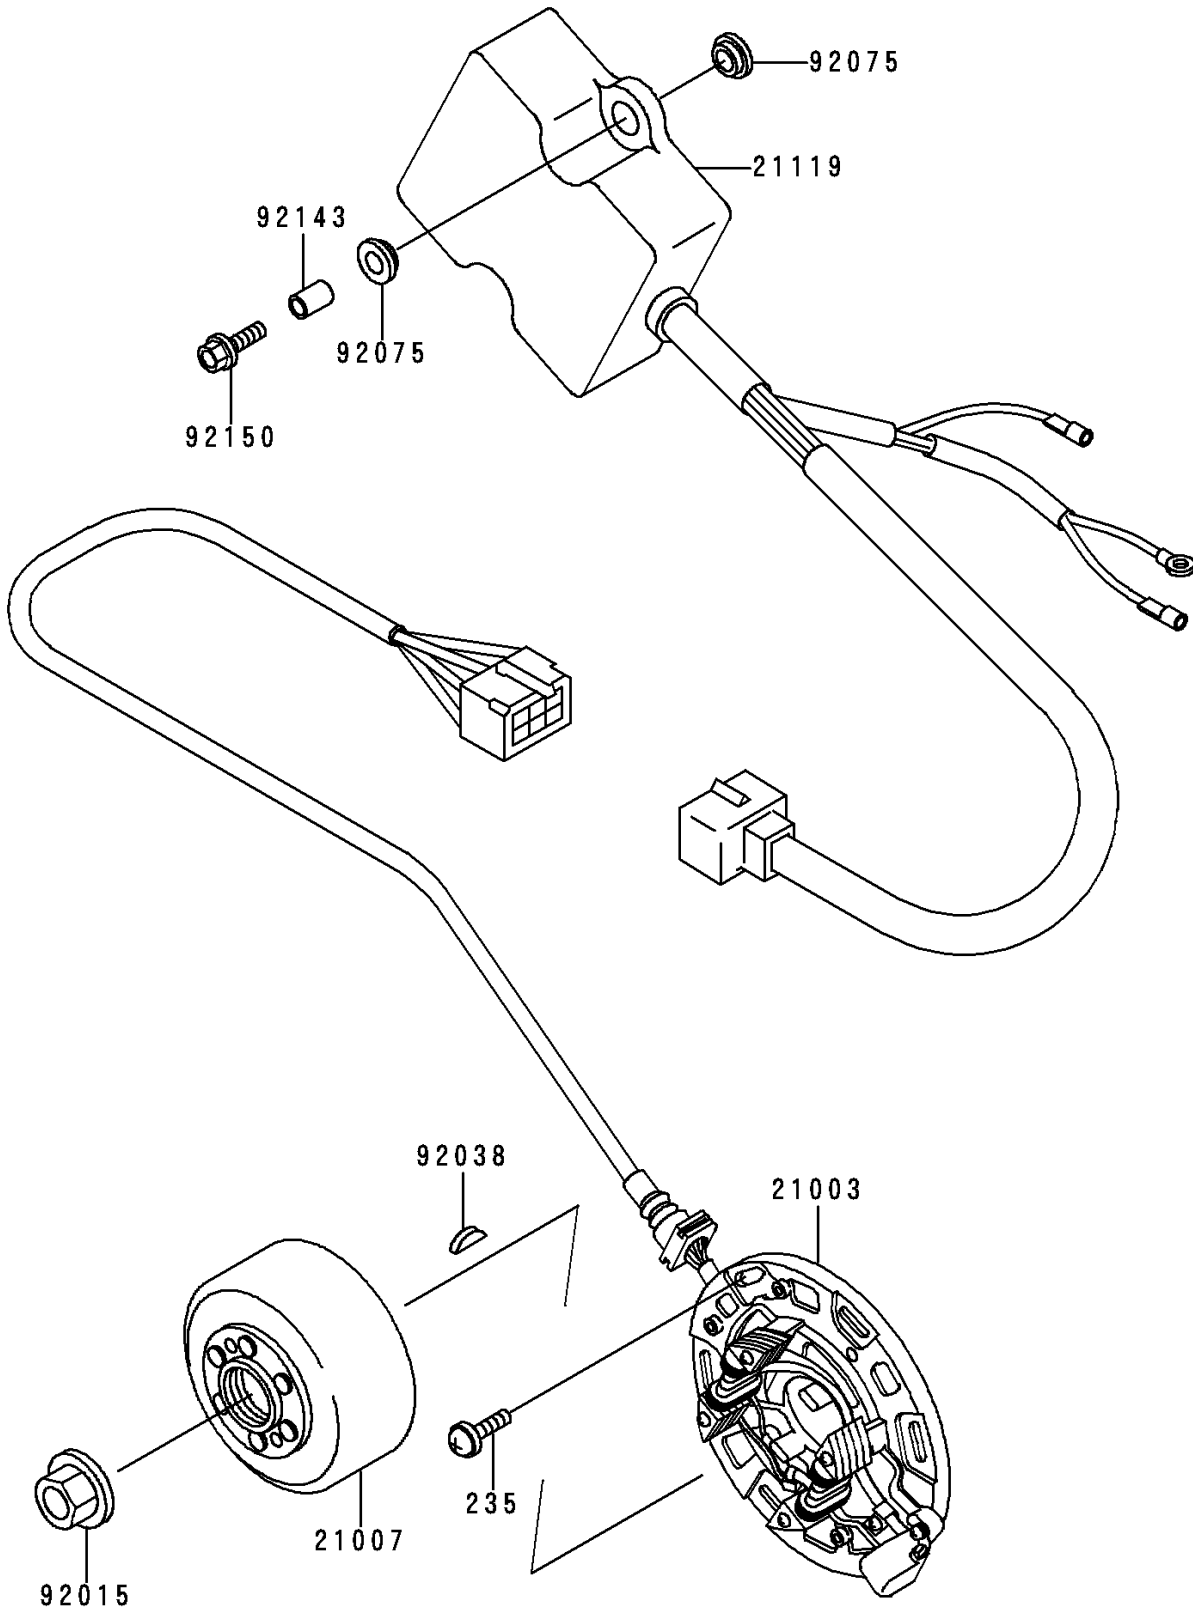

1995 KX™250 PARTS DIAGRAM

Generator

E1810

1995 KX™250 PARTS LIST

Generator

ITEM NAME	PART NUMBER	QUANTITY
SCREW-PAN-WP-CROS (Ref # 235)	235B0616	1
STATOR (Ref # 21003)	21003-1281	1
ROTOR,MAGNETO (Ref # 21007)	21007-1234	1
IGNITER (Ref # 21119)	21119-1431	1
NUT,FLANGED,12MM (Ref # 92015)	92015-1156	1
KEY,WOODRUFF (Ref # 92038)	92038-001	1
DAMPER,8MM (Ref # 92075)	92075-1138	1
COLLAR,6X8.5X13 (Ref # 92143)	92143-3715	1
BOLT,FLANGED,6X25 (Ref # 92150)	92150-1507	1