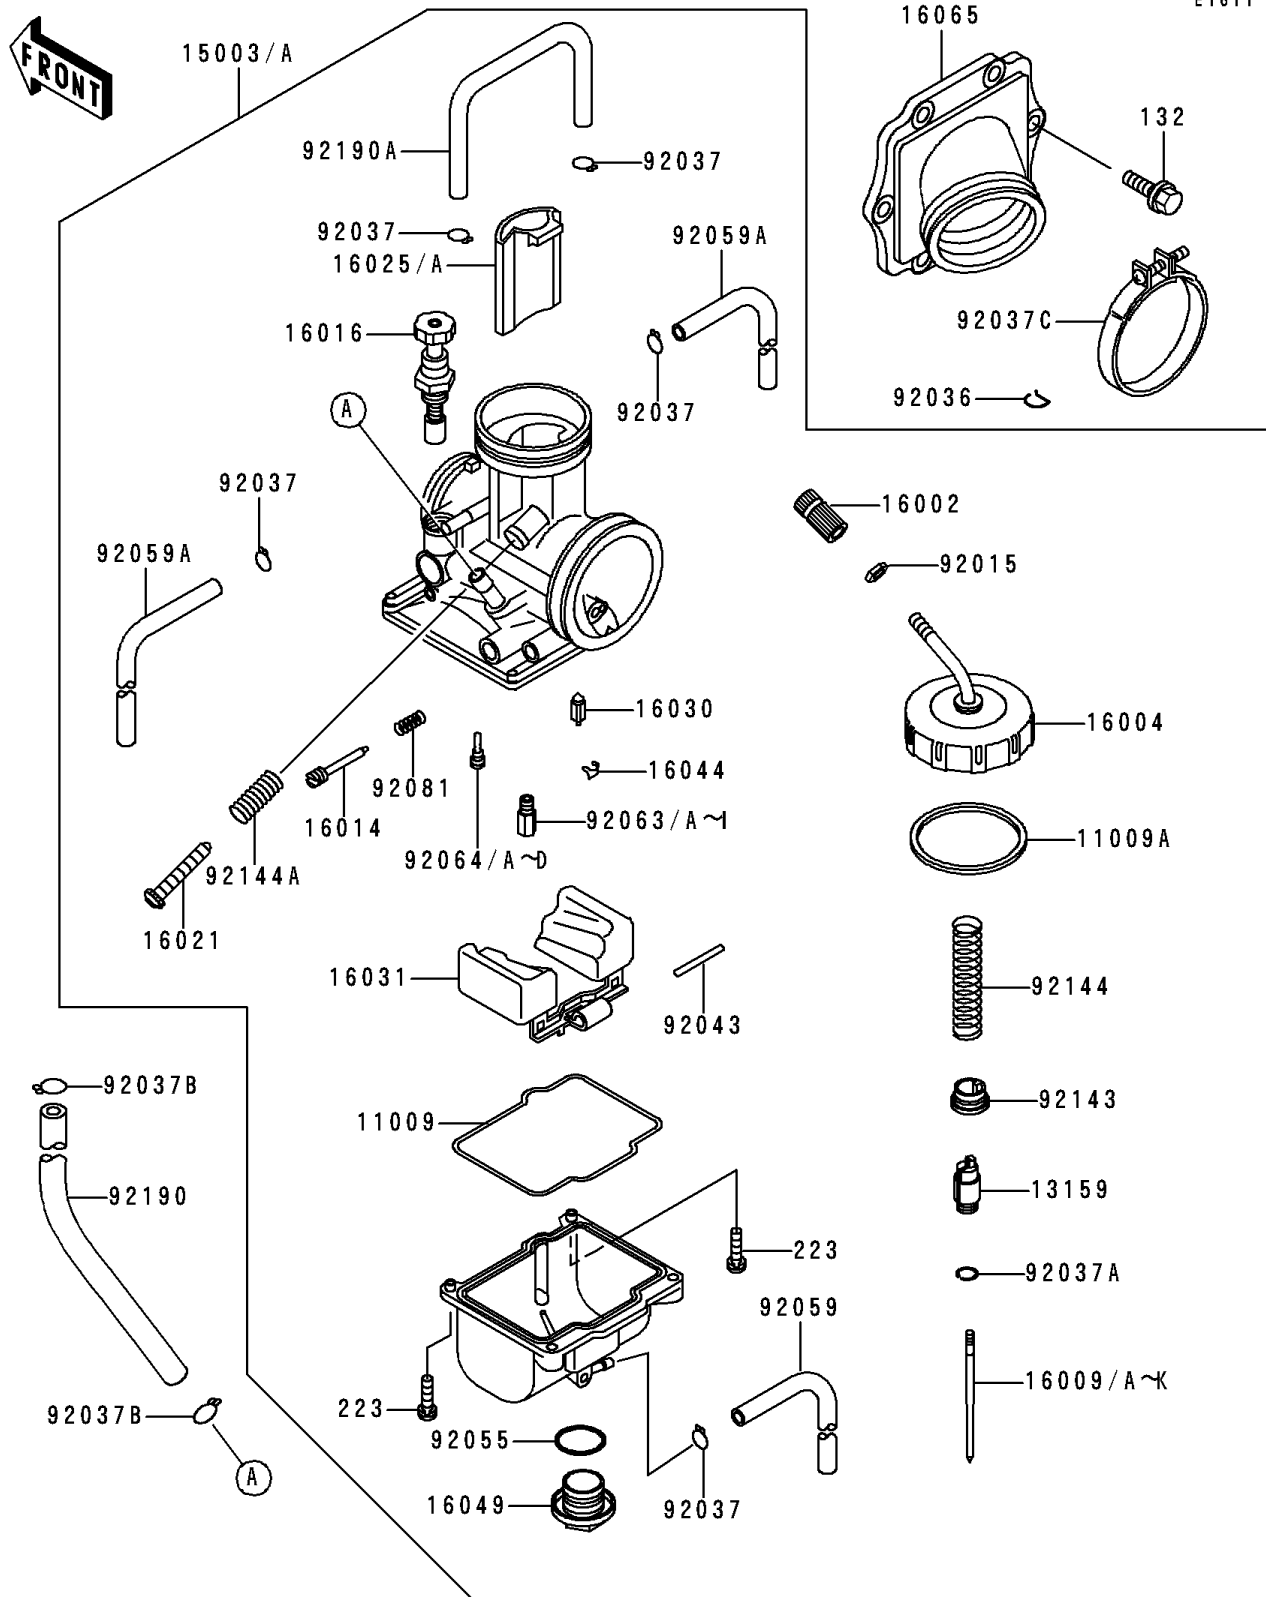

1995 KX™250 PARTS DIAGRAM

Carburetor