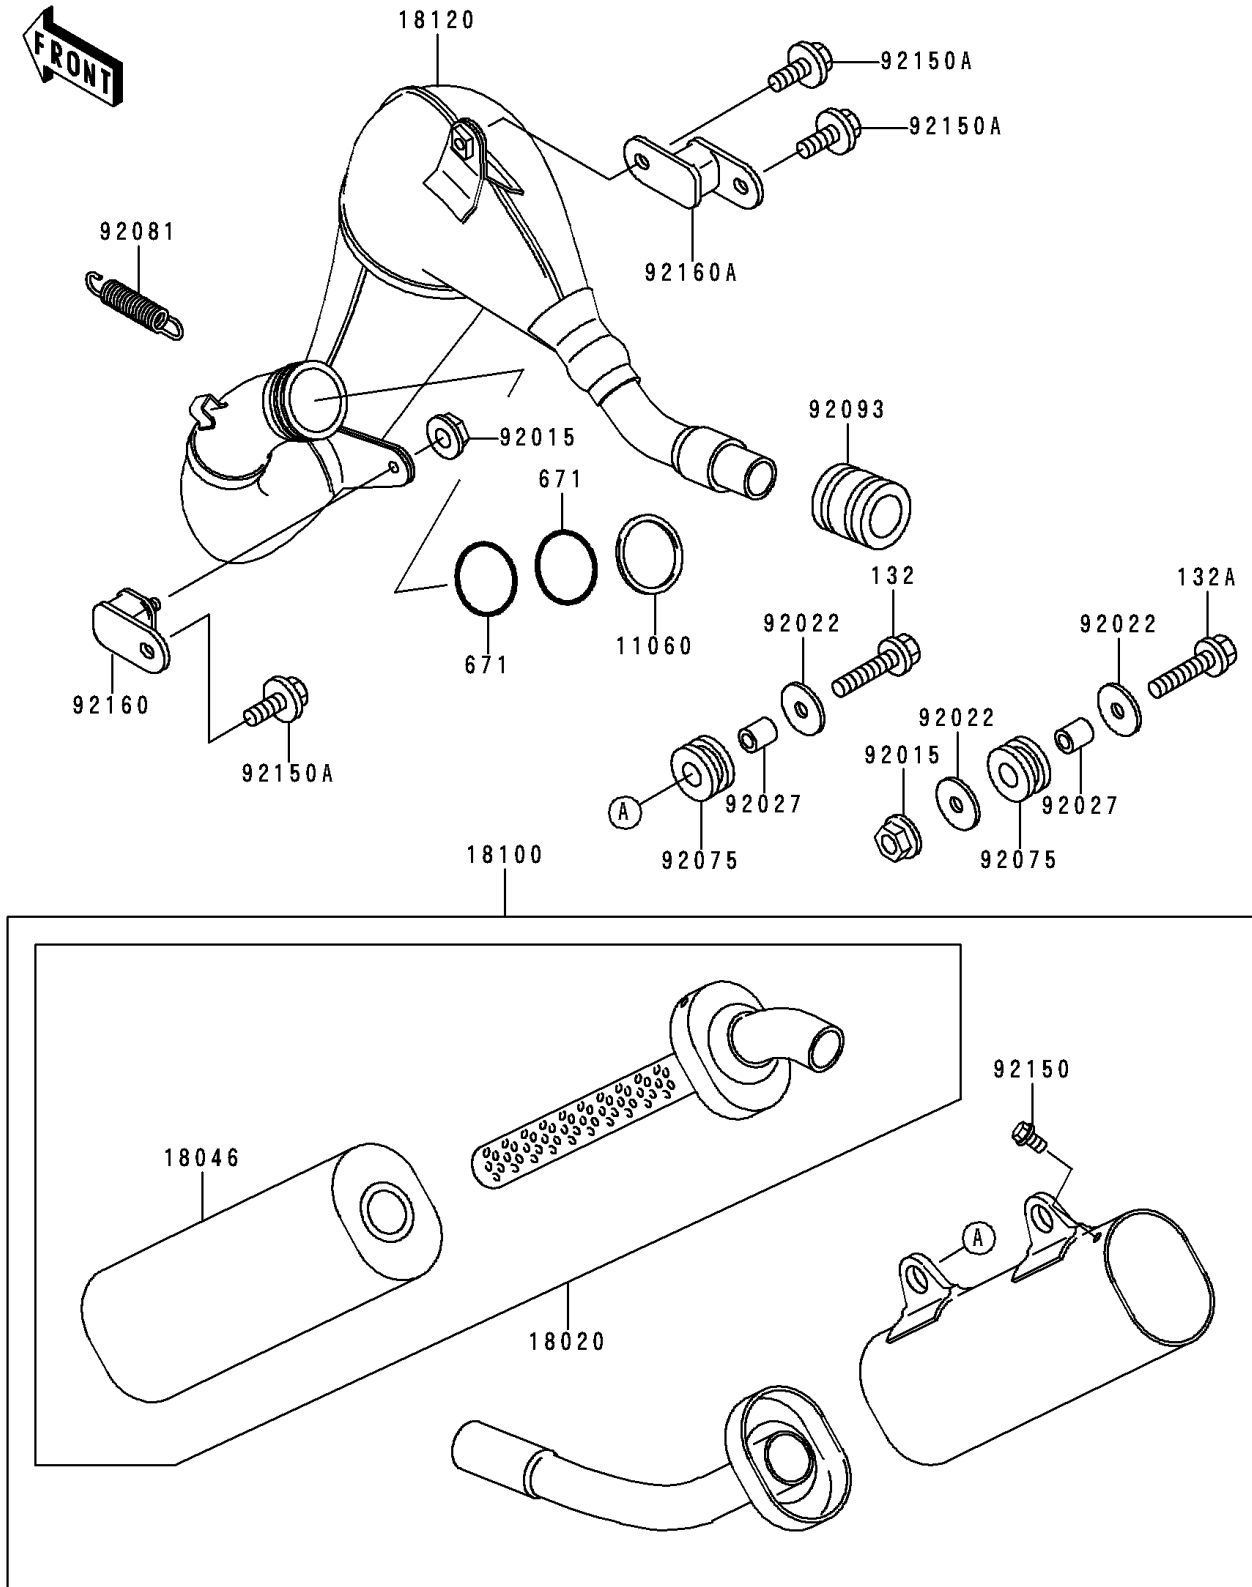

1995 KX™250 PARTS DIAGRAM

Muffler(s)

E1140

1995 KX™250 PARTS LIST

Muffler(s)

ITEM NAME	PART NUMBER	QUANTITY
BOLT-FLANGED-SMALL (Ref # 132)	132G0625	1
BOLT-FLANGED-SMALL (Ref # 132A)	132G0635	1
O RING,50MM (Ref # 671)	671E2550	1
GASKET,EXHAUST PIPE (Ref # 11060)	11060-1689	1
BAFFLE (Ref # 18020)	18020-1193	1
WOOL,BAFFLE PIPE (Ref # 18046)	18046-1168	1
BODY-ASSY-MUFFLER (Ref # 18100)	18100-1065	1
CHAMBER-EXHAUST (Ref # 18120)	18120-1064	1
NUT,FLANGED,6MM (Ref # 92015)	92015-1078	1
WASHER,6.5X22X1.6 (Ref # 92022)	92022-237	1
COLLAR,6.8X10X11.5 (Ref # 92027)	92027-1210	1
DAMPER,MUFFLER FITTING (Ref # 92075)	92075-1857	1
SPRING (Ref # 92081)	92081-1526	1
SEAL,MUFFLER CONNECTING (Ref # 92093)	92093-1328	1
BOLT,5X8 (Ref # 92150)	92150-1406	1
BOLT,6X12 (Ref # 92150A)	92150-1435	1
DAMPER,MUFFLER,FR (Ref # 92160)	92160-1176	1
DAMPER,MUFFLER,RR (Ref # 92160A)	92160-1201	1