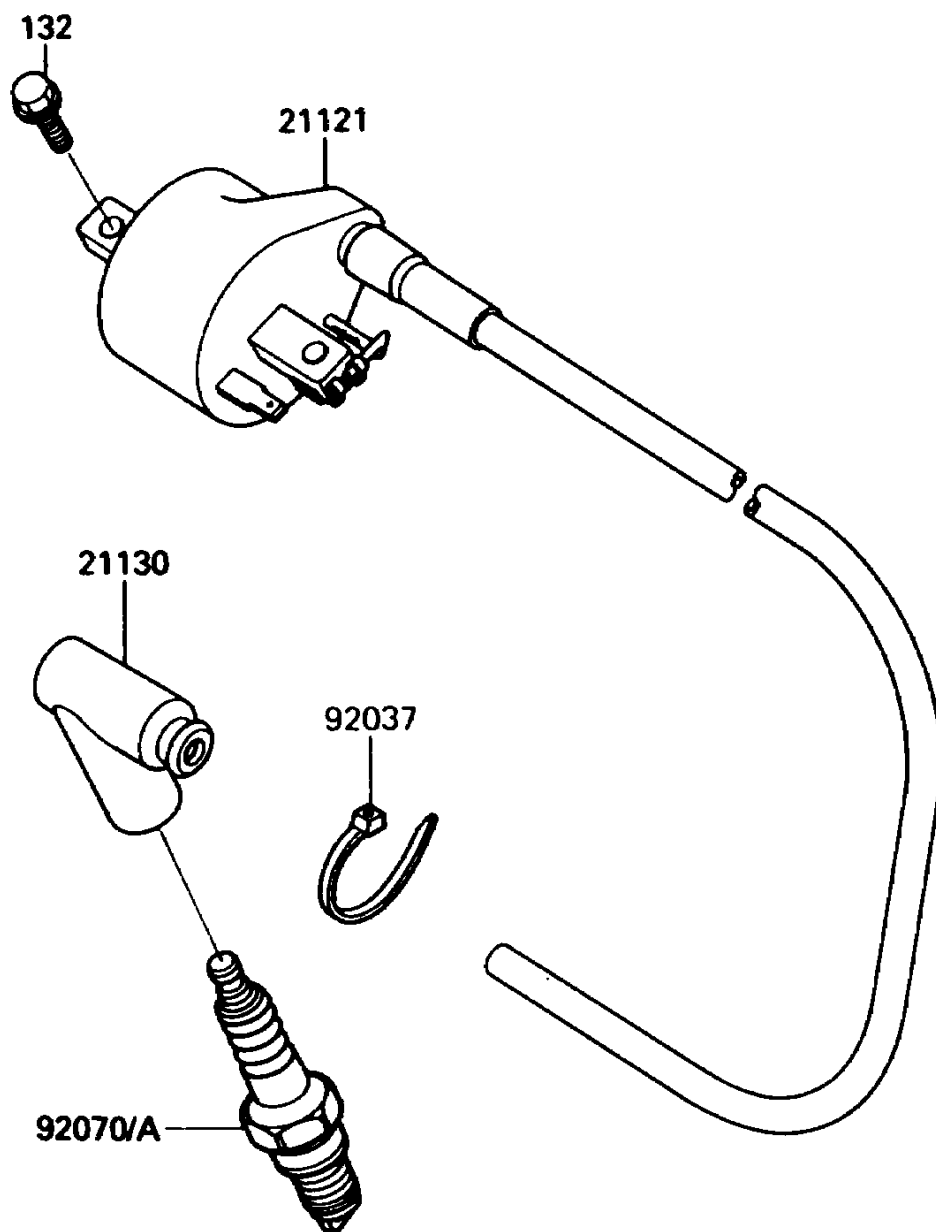

## 1989 KX™250 PARTS DIAGRAM

Ignition System

( E1830 )

## 1989 KX™250 PARTS LIST

Ignition System

ITEM NAME	PART NUMBER	QUANTITY
COIL-IGNITION (Ref # 21121)	21121-1170	1
CAP-SPARK PLUG (Ref # 21130)	21130-1062	1
CLAMP (Ref # 92037)	92037-1173	1
PLUG-SPARK,B9EG(NGK) (Ref # 92070)	92070-1058	1
PLUG-SPARK,BR9EG(NGK) (Ref # 92070A)	92070-1063	1
BOLT-FLANGED-SMALL (Ref # 132)	132G0618	1