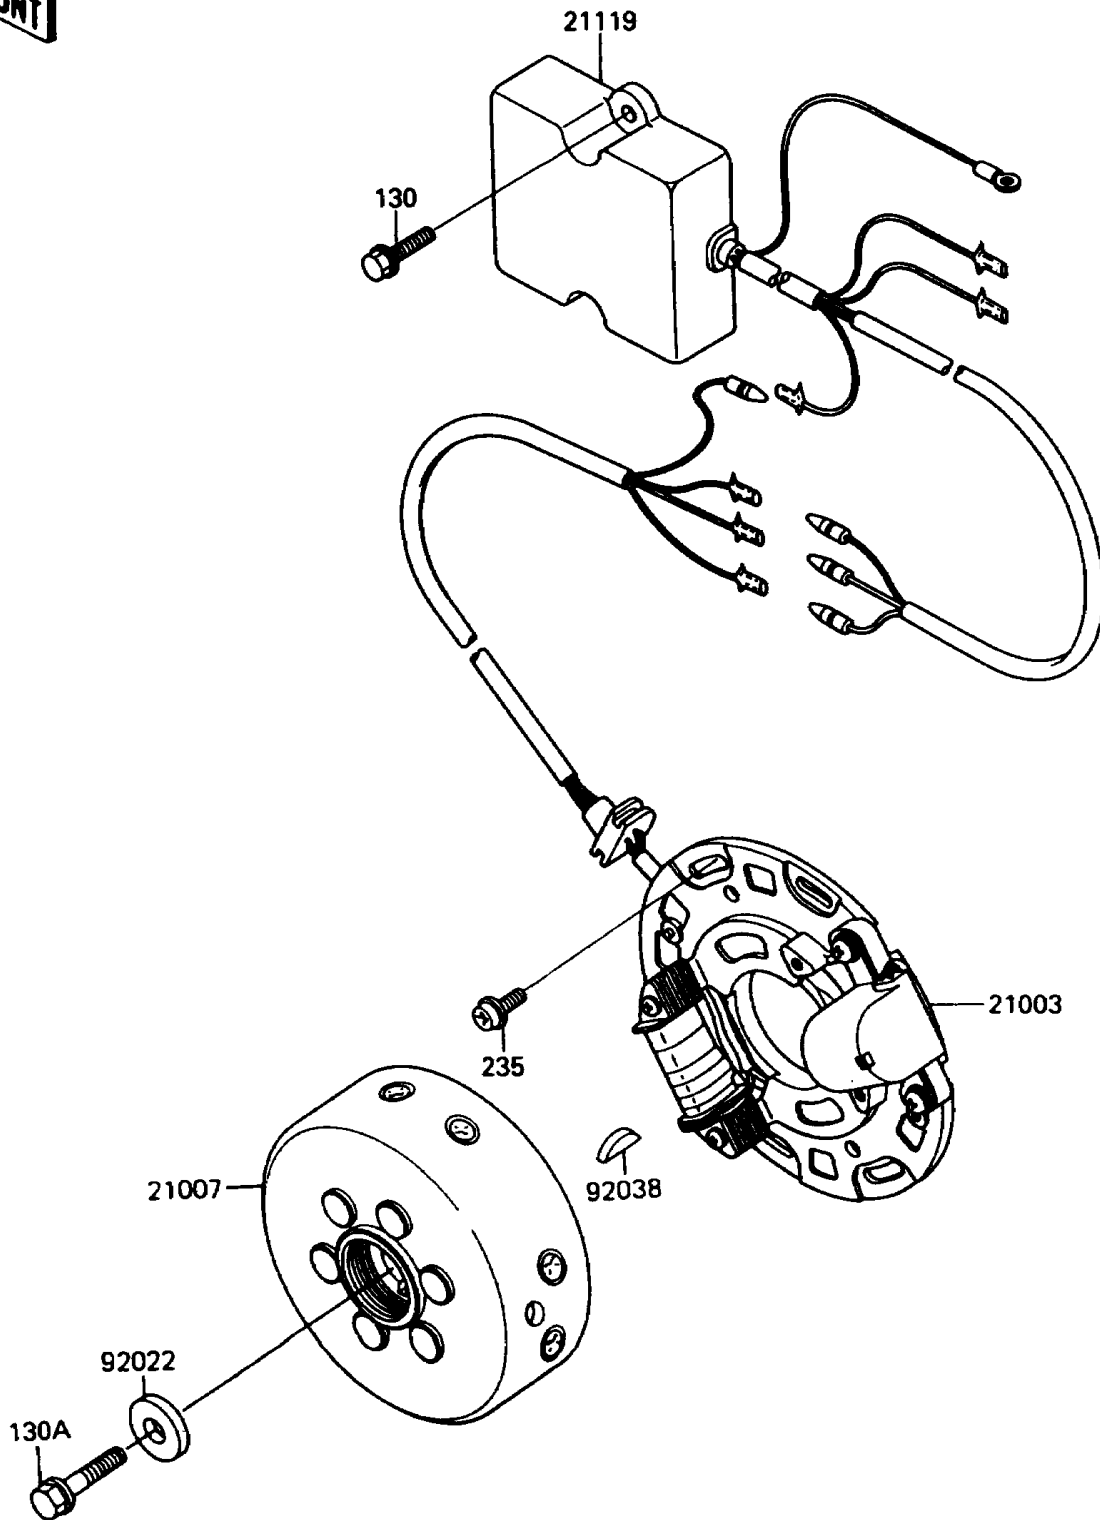

1989 KX™250 PARTS DIAGRAM

Generator

(E1810)

1989 KX™250 PARTS LIST

Generator

ITEM NAME	PART NUMBER	QUANTITY
STATOR (Ref # 21003)	21003-1195	1
ROTOR (Ref # 21007)	21007-1180	1
IGNITER (Ref # 21119)	21119-1254	1
WASHER,8.5X22X3.2 (Ref # 92022)	92022-276	1
KEY,WOODRUFF (Ref # 92038)	92038-001	1
BOLT-FLANGED,6X16 (Ref # 130)	130G0616	1
BOLT-FLANGED,8X30 (Ref # 130A)	130P0830	1
SCREW-PAN-WP-CROS (Ref # 235)	235B0616	1