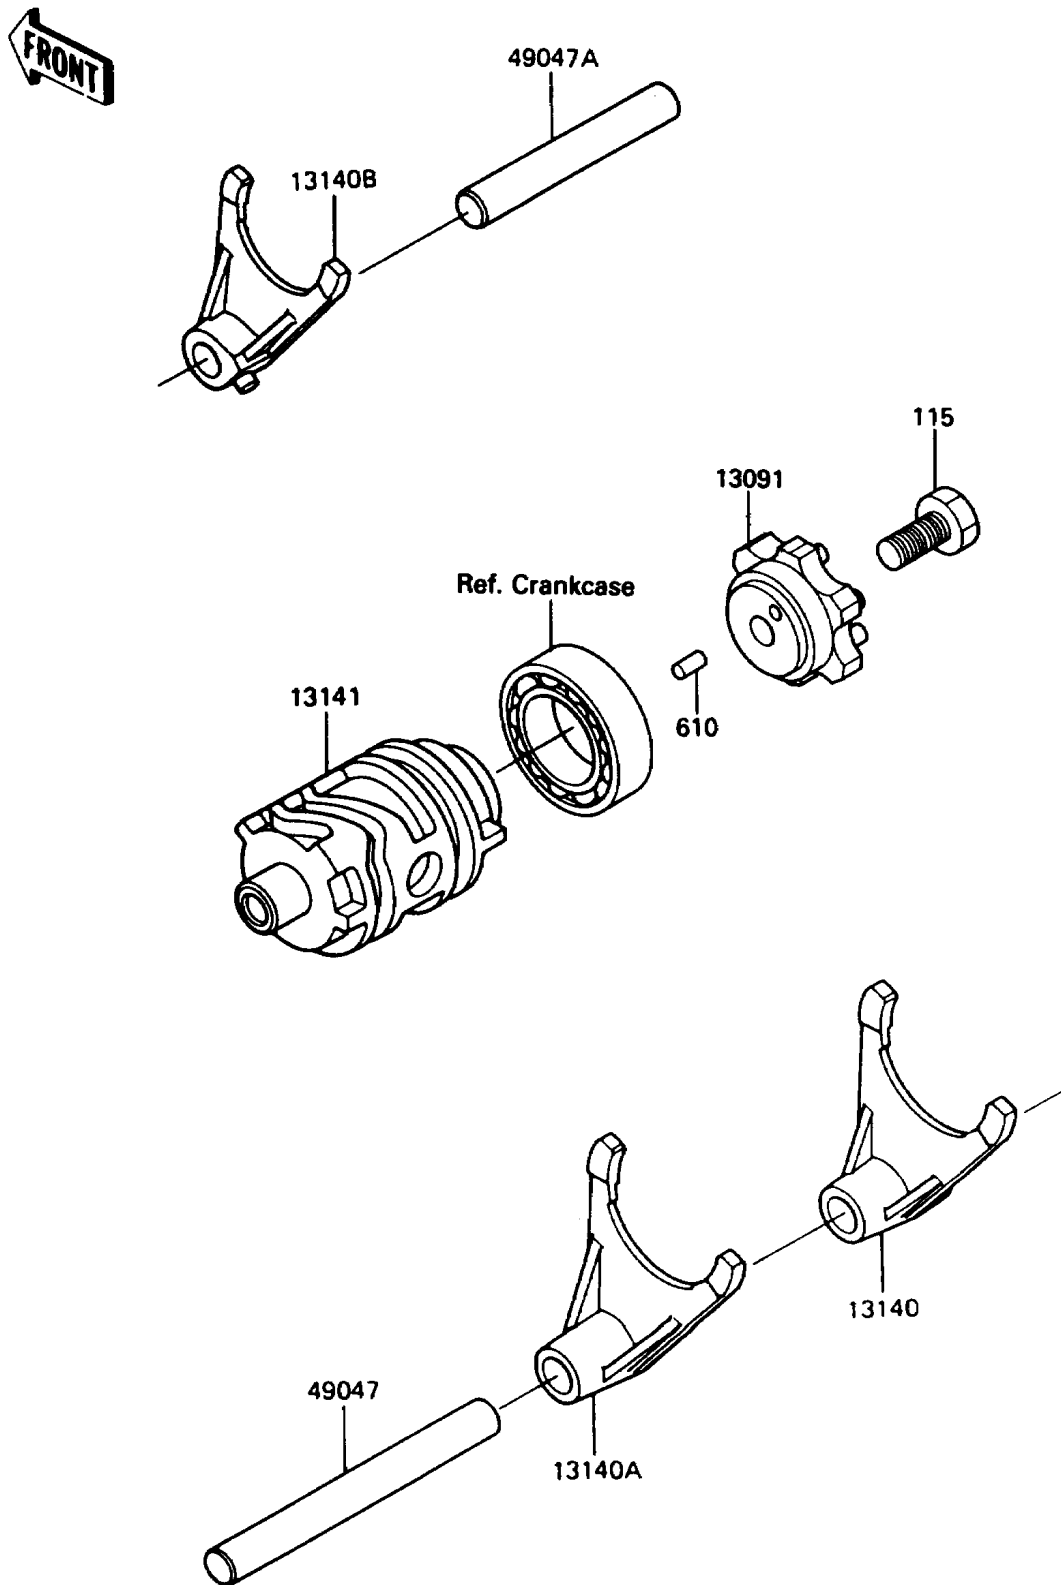

1989 KX™250 PARTS DIAGRAM

Gear Change Drum/Shift Fork(s)

(E1362)

1989 KX™250 PARTS LIST

Gear Change Drum/Shift Fork(s)

ITEM NAME	PART NUMBER	QUANTITY
HOLDER,CHANGE DRUM (Ref # 13091)	13091-1555	1
FORK-SHIFT,LOW (Ref # 13140)	13140-1071	1
FORK-SHIFT,2ND&3RD (Ref # 13140A)	13140-1072	1
FORK-SHIFT,4TH&TOP (Ref # 13140B)	13140-1073	1
DRUM-CHANGE (Ref # 13141)	13141-1069	1
ROD-SHIFT,10X90 (Ref # 49047)	49047-1009	1
ROD-SHIFT,10X65 (Ref # 49047A)	49047-1011	1
BOLT-SMALL-UPSET,8X18 (Ref # 115)	115G0818	1
ROLLER,4X8 (Ref # 610)	610A0408	1