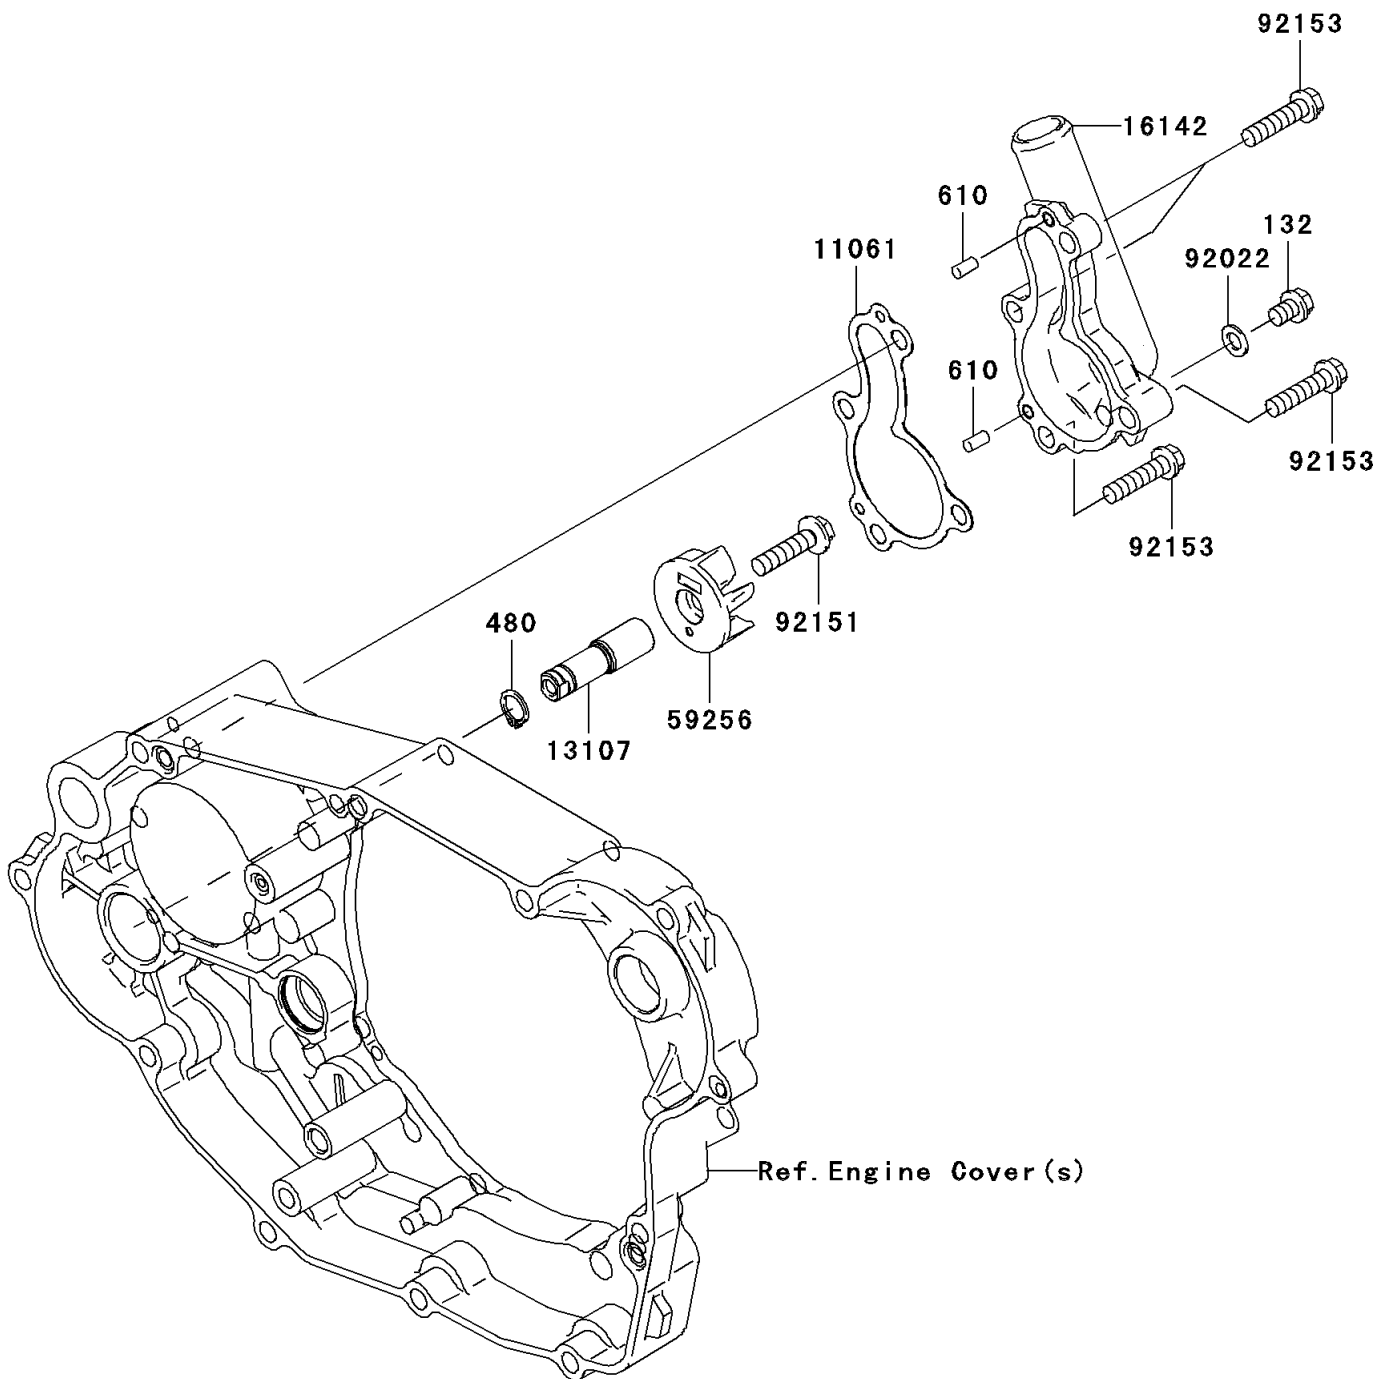

## 2008 KLX™450R PARTS DIAGRAM

Water Pump

E3031

## 2008 KLX™450R PARTS LIST

Water Pump

ITEM NAME	PART NUMBER	QUANTITY
BOLT-FLANGED-SMALL,6X8 (Ref # 132)	132BB0608	1
CIRCLIP-TYPE-C,10MM (Ref # 480)	480J1000	1
ROLLER,4X8 (Ref # 610)	610A0408	1
GASKET,WATER PUMP COVER (Ref # 11061)	11061-0225	1
SHAFT,WATER PUMP (Ref # 13107)	13107-0135	1
COVER-PUMP,WATER (Ref # 16142)	16142-0029	1
IMPELLER (Ref # 59256)	59256-0003	1
WASHER,6.2X11X1 (Ref # 92022)	92022-304	1
BOLT,FLANGED,6X25 (Ref # 92151)	92151-1546	1
BOLT,FLANGED-SMALL,6X25 (Ref # 92153)	92153-1784	1