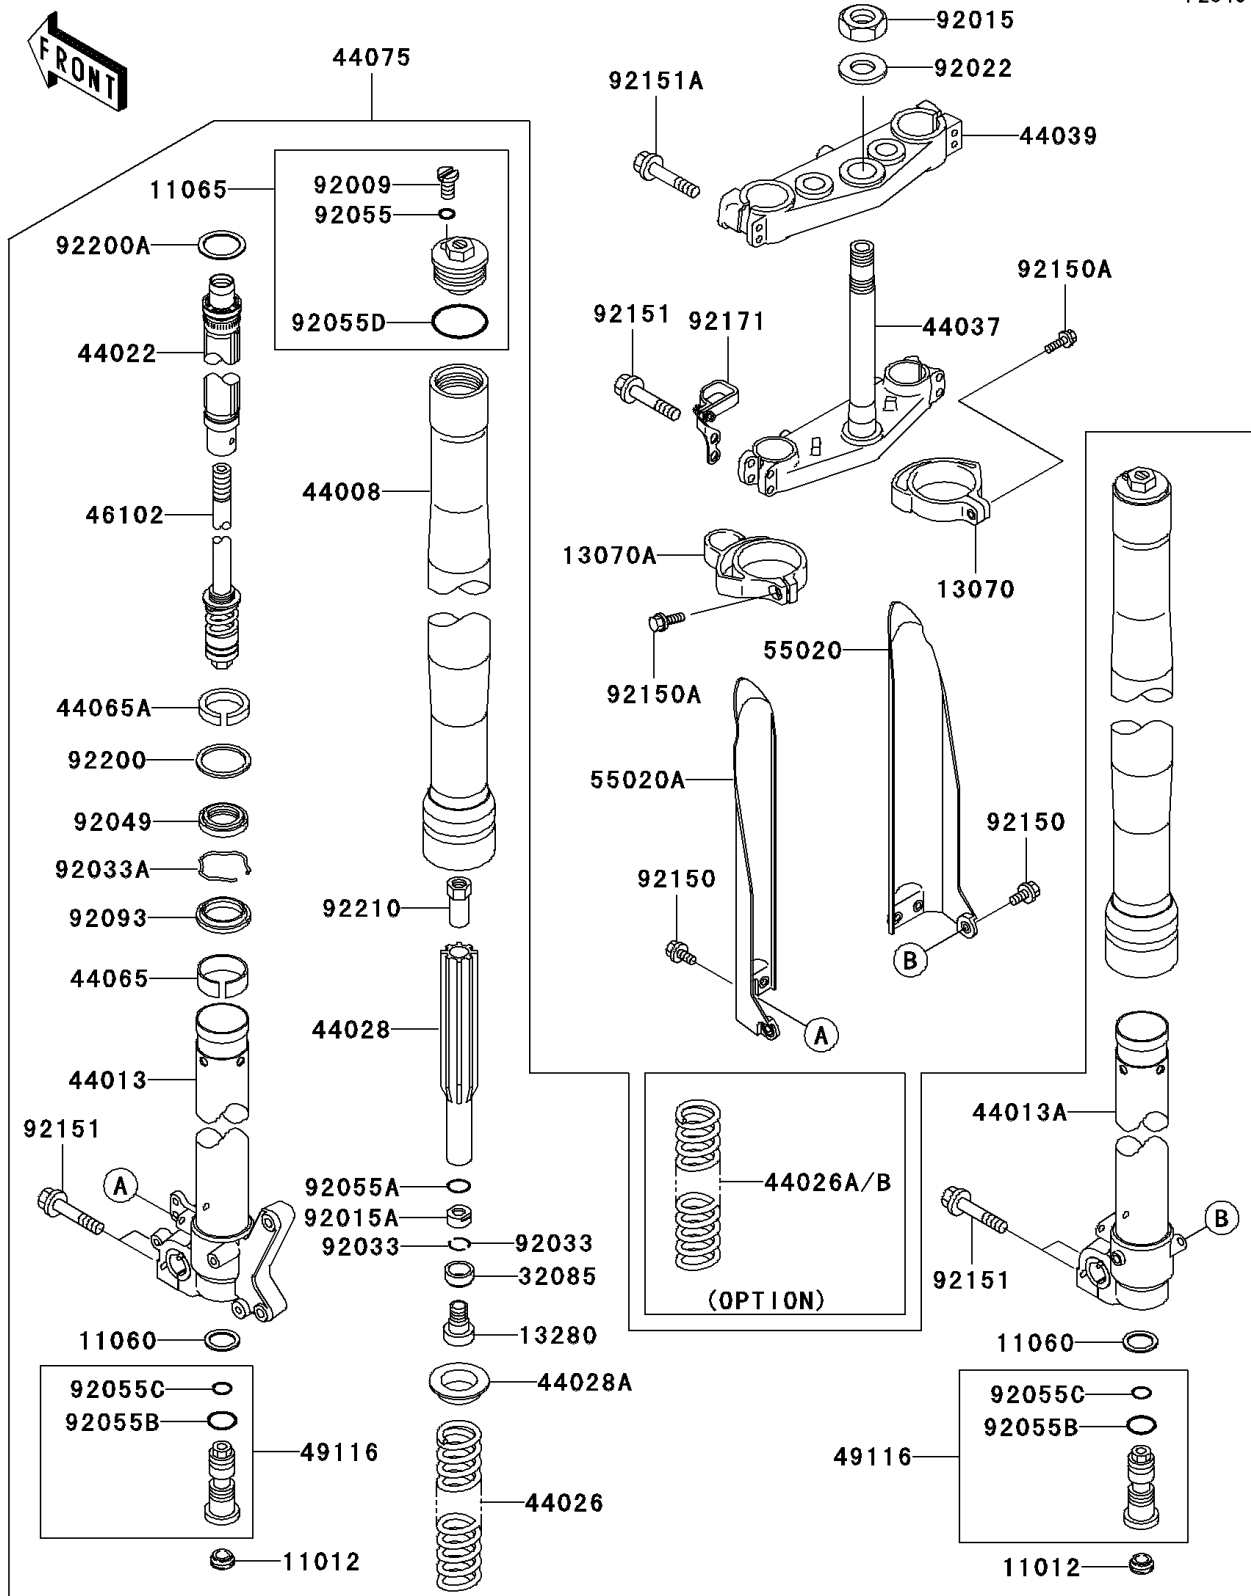

2002 KX™125 PARTS DIAGRAM

Front Fork

F2340