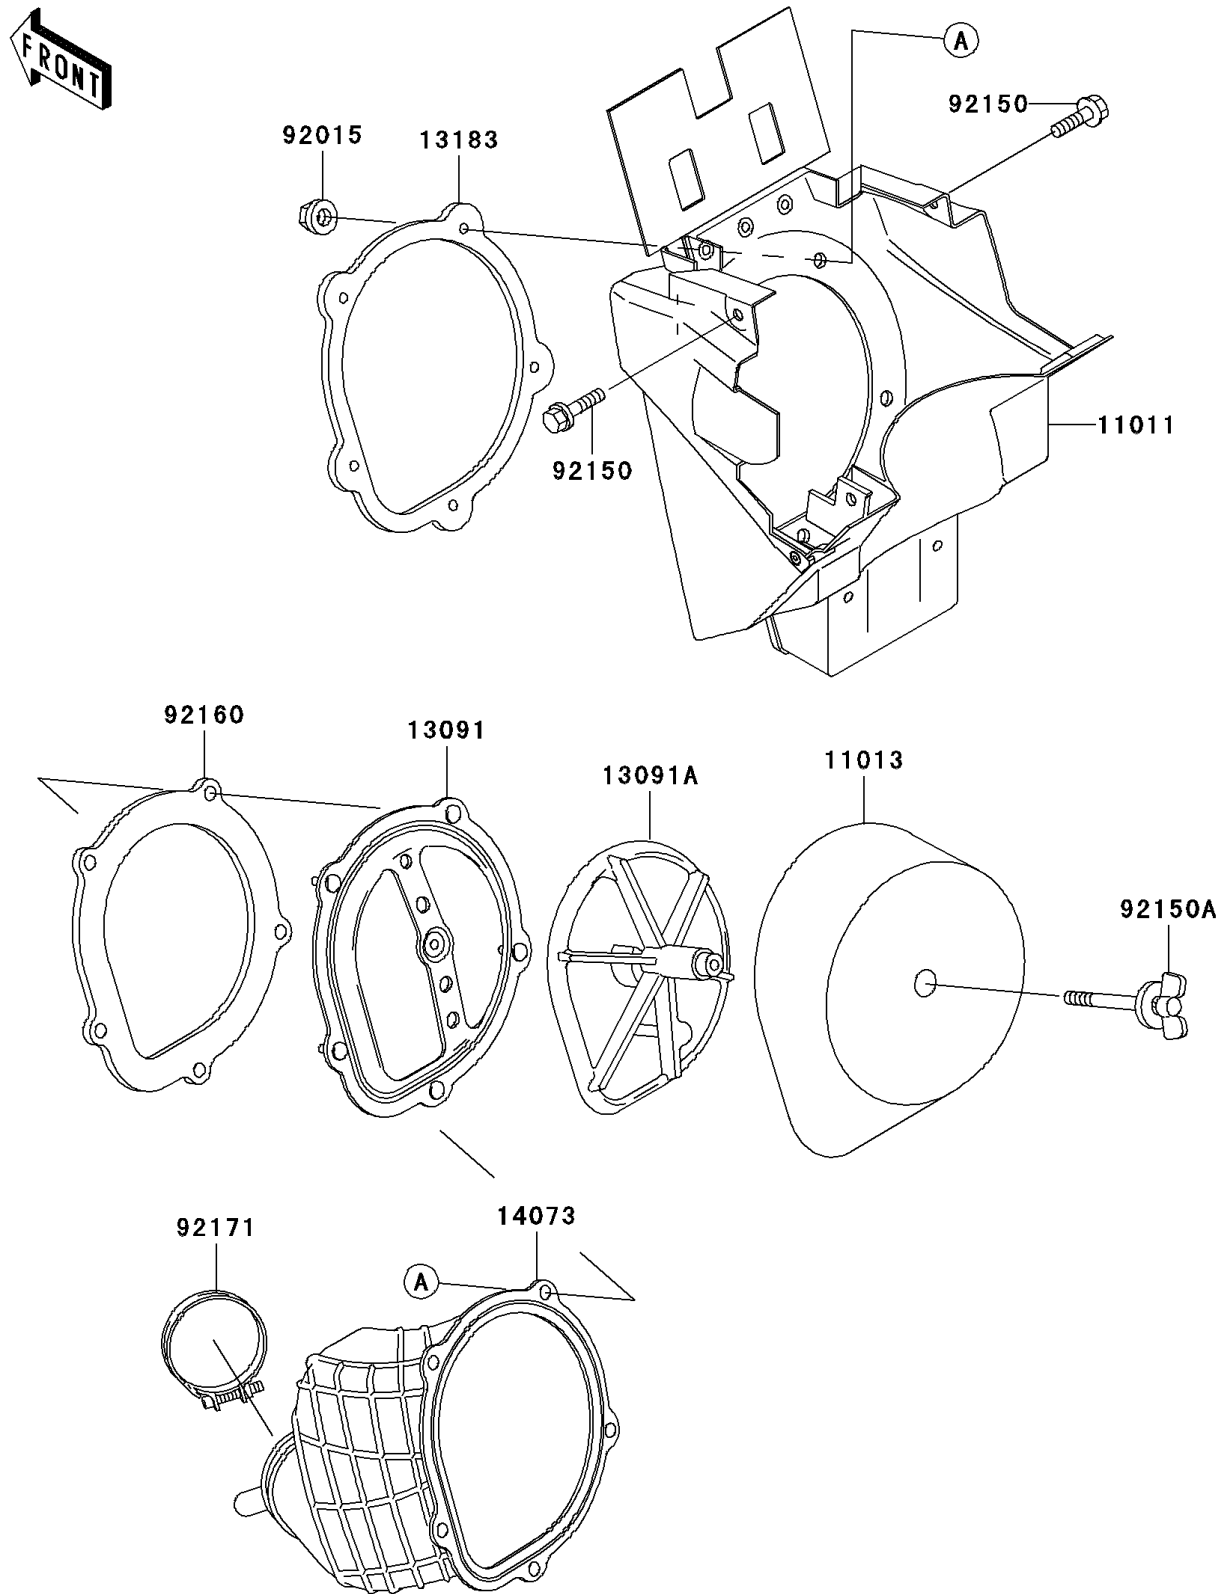

2002 KX™125 PARTS DIAGRAM

Air Cleaner

E1130

2002 KX™125 PARTS LIST

Air Cleaner

ITEM NAME	PART NUMBER	QUANTITY
CASE-AIR FILTER,BLACK (Ref # 11011)	11011-1557-6D	1
ELEMENT-AIR FILTER (Ref # 11013)	11013-1264	1
HOLDER (Ref # 13091)	13091-1664	1
HOLDER,ELEMENT (Ref # 13091A)	13091-1708	1
PLATE,DUCT FITTING (Ref # 13183)	13183-1530	1
DUCT,AIR FILTER (Ref # 14073)	14073-1787	1
NUT,FLANGED,5MM (Ref # 92015)	92015-1259	1
BOLT,FLANGED,6X16 (Ref # 92150)	92150-1506	1
BOLT,WING (Ref # 92150A)	92150-1565	1
DAMPER,DUCT SEAL (Ref # 92160)	92160-1196	1
CLAMP,AIR FILTER (Ref # 92171)	92171-1066	1