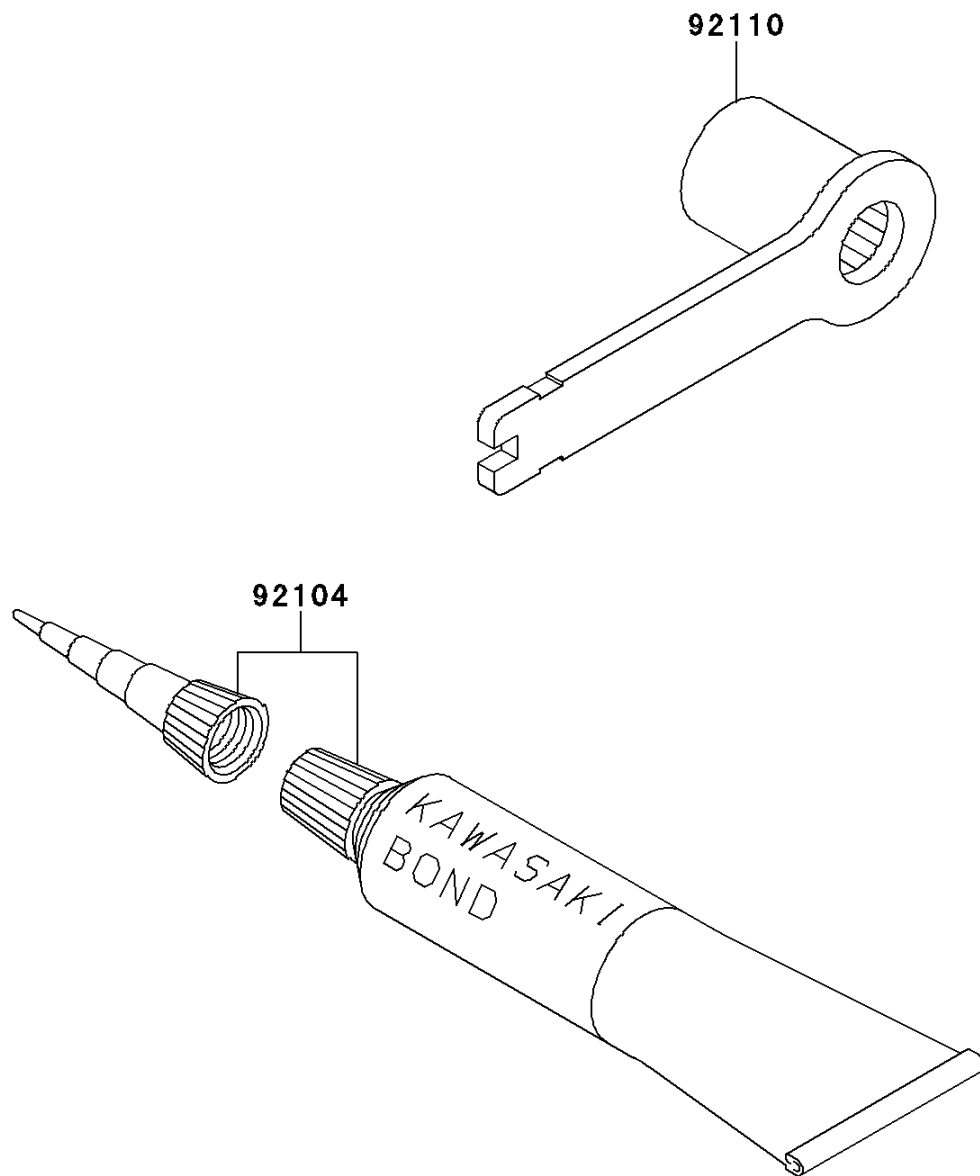

2001 KX™125 PARTS DIAGRAM

Owner's Tools

F2810

2001 KX™125 PARTS LIST

Owner's Tools

ITEM NAME	PART NUMBER	QUANTITY
GASKET-LIQUID,TUBE,100G,SILVER (Ref # 92104)	92104-002	1
TOOL-WRENCH,BOX,21MM&SPOKE (Ref # 92110)	92110-1200	1