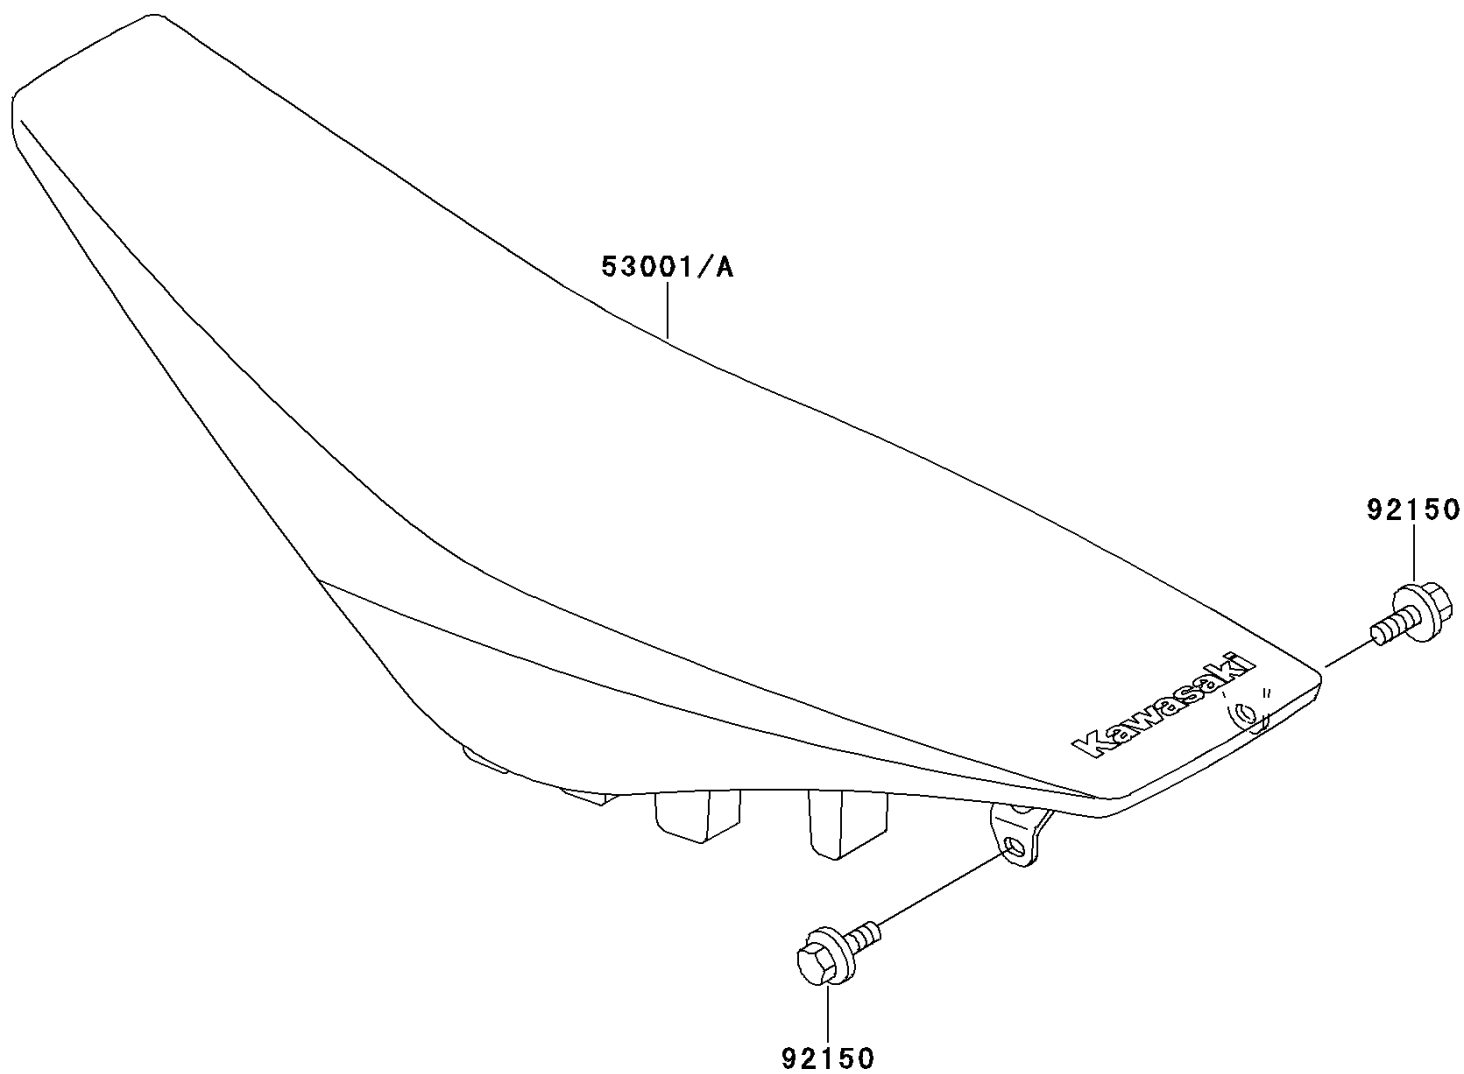

2001 KX™125 PARTS DIAGRAM

Seat

F2510

2001 KX™125 PARTS LIST

Seat

ITEM NAME	PART NUMBER	QUANTITY
SEAT-ASSY,LOW HEIGHT,BLACK (Ref # 53001)	53001-1944-NL	1
SEAT-ASSY,HIGH HEIGHT,BLACK (Ref # 53001A)	53001-1945-NL	1
BOLT,6X20 (Ref # 92150)	92150-1339	1