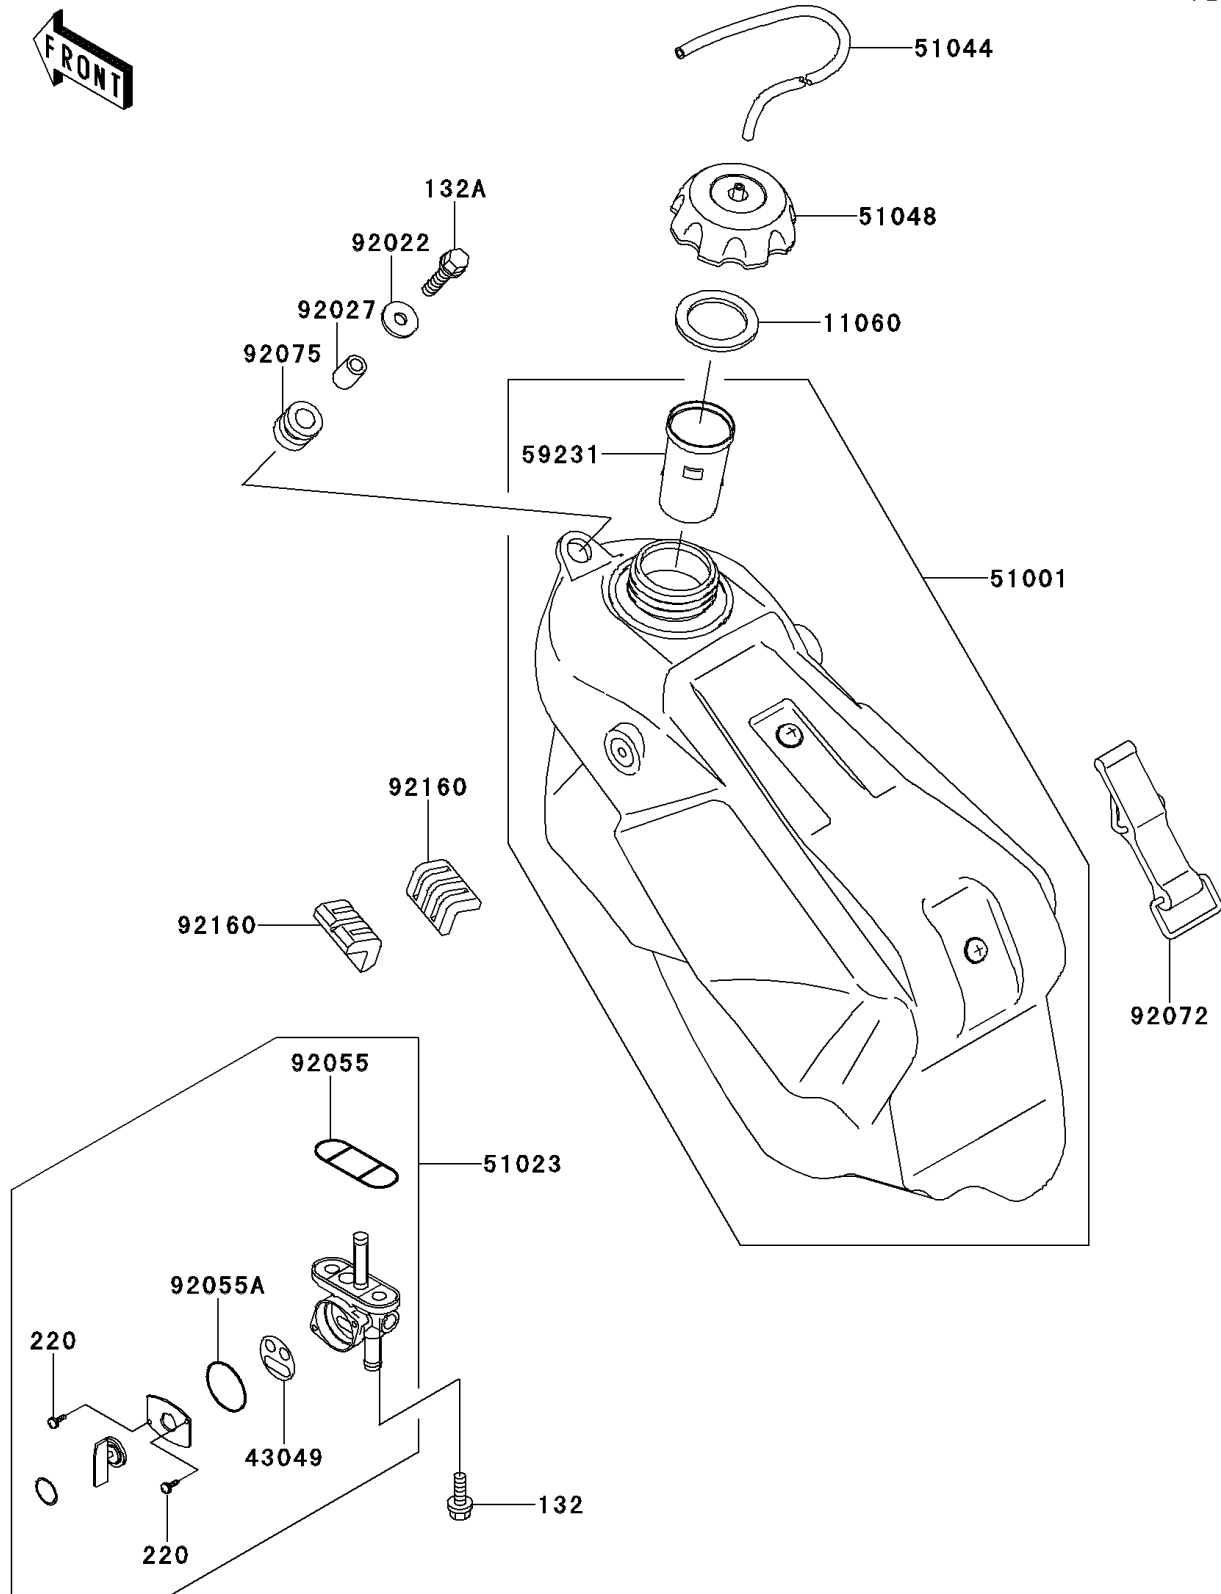

2001 KX™125 PARTS DIAGRAM

Fuel Tank

F2410

2001 KX™125 PARTS LIST

Fuel Tank

ITEM NAME	PART NUMBER	QUANTITY
BOLT-FLANGED-SMALL (Ref # 132)	132G0612	1
BOLT-FLANGED-SMALL (Ref # 132A)	132G0625	1
SCREW-PAN-CROS (Ref # 220)	220B0308	1
GASKET,FUEL TANK CAP (Ref # 11060)	11060-1340	1
PACKING,TAP VALVE (Ref # 43049)	43049-1066	1
TANK-COMP-FUEL,F.BLACK (Ref # 51001)	51001-1547-6Z	1
TAP-ASSY,FUEL (Ref # 51023)	51023-1257	1
TUBE-ASSY (Ref # 51044)	51044-1185	1
CAP-ASSY-TANK,FUEL (Ref # 51048)	51048-1124	1
FILLER (Ref # 59231)	59231-1096	1
WASHER,6.5X24X2 (Ref # 92022)	92022-1690	1
COLLAR,6.8X10X14 (Ref # 92027)	92027-1966	1
RING-O,FUEL TAP PACKING (Ref # 92055)	92055-1348	1
RING-O,TAP LEVER (Ref # 92055A)	92055-1419	1
BAND,FUEL TANK (Ref # 92072)	92072-1229	1
DAMPER (Ref # 92075)	92075-1787	1
DAMPER,FUEL TANK (Ref # 92160)	92160-1221	1