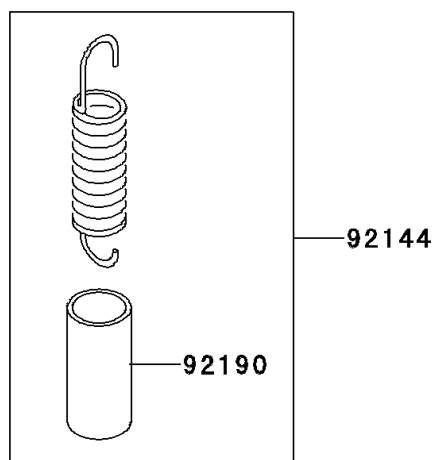

2001 KX™125 PARTS DIAGRAM

Brake Pedal

F2260

2001 KX™125 PARTS LIST

Brake Pedal

ITEM NAME	PART NUMBER	QUANTITY
O RING,12MM (Ref # 670)	670B2012	1
LEVER-COMP,PEDAL (Ref # 13236)	13236-1339	1
SPRING,BRAKE PEDAL RETURN (Ref # 92144)	92144-1752	1
BOLT (Ref # 92151)	92151-1572	1
TUBE,13X16X25 (Ref # 92190)	92190-1488	1