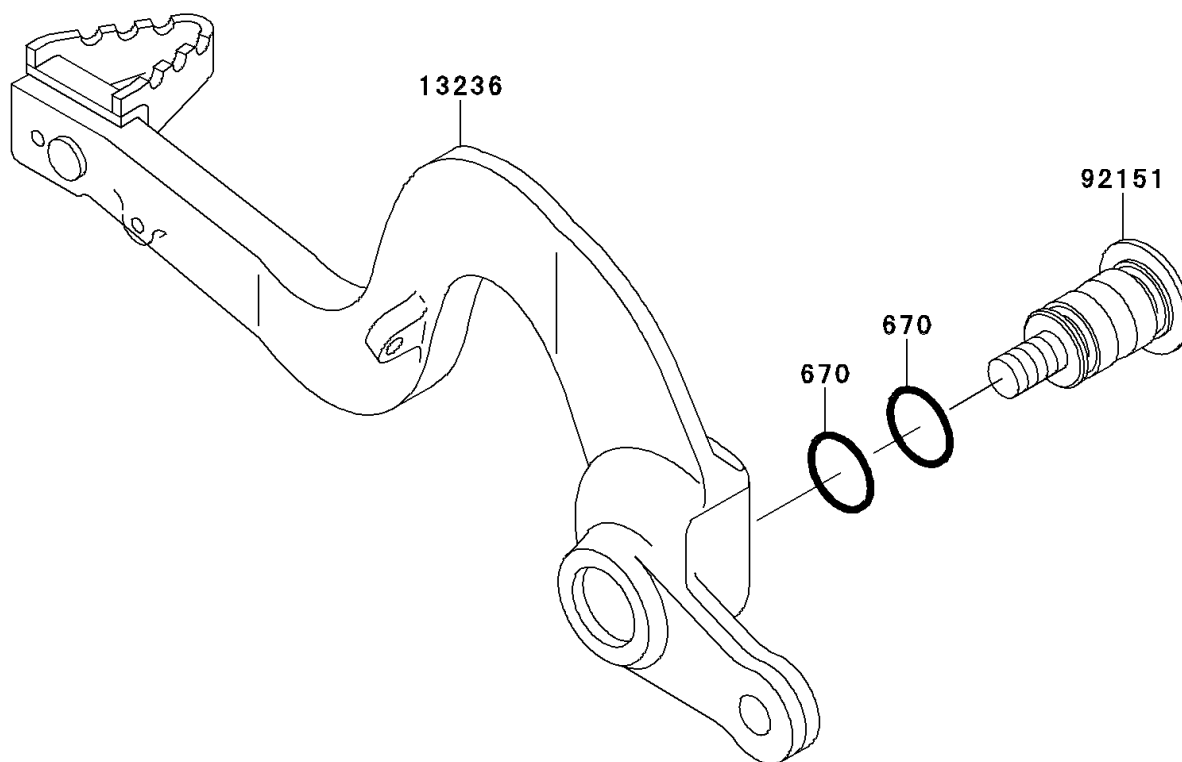

2001 KX™125 PARTS DIAGRAM

Brake Pedal

F2260

2001 KX™125 PARTS LIST

Brake Pedal

ITEM NAME	PART NUMBER	QUANTITY
O RING,12MM (Ref # 670)	670B2012	1
LEVER-COMP,PEDAL (Ref # 13236)	13236-1339	1
SPRING,BRAKE PEDAL RETURN (Ref # 92144)	92144-1752	1
BOLT (Ref # 92151)	92151-1572	1
TUBE,13X16X25 (Ref # 92190)	92190-1488	1