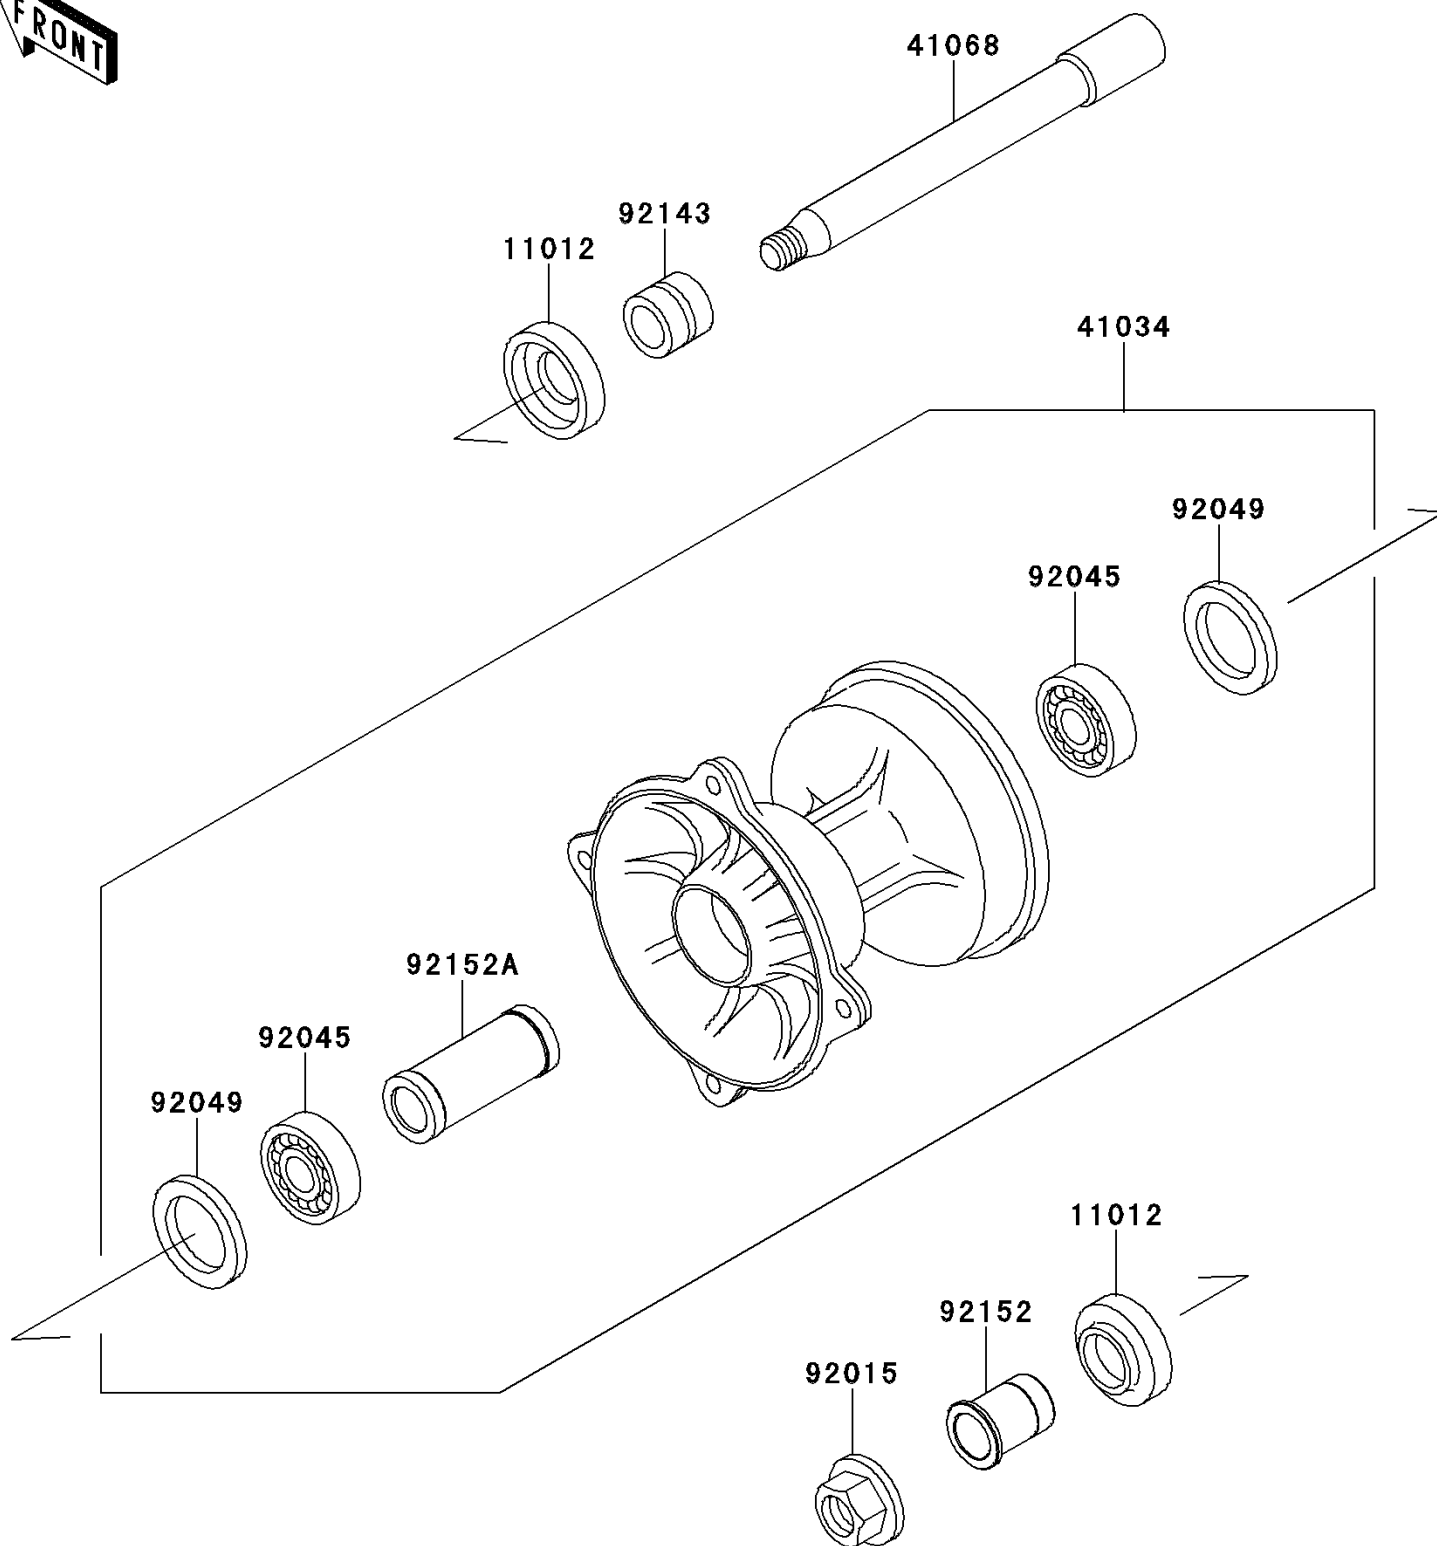

2001 KX™125 PARTS DIAGRAM

Front Hub

F2230

2001 KX™125 PARTS LIST

Front Hub

| ITEM NAME | PART NUMBER | QUANTITY |
|--|-------------|----------|
| CAP,AXLE (Ref # 11012) | 11012-1581 | 1 |
| DRUM-ASSY,FRONT BRAKE (Ref # 41034) | 41034-1300 | 1 |
| AXLE,FR (Ref # 41068) | 41068-1406 | 1 |
| NUT,16MM (Ref # 92015) | 92015-1465 | 1 |
| BEARING-BALL,69042RS (Ref # 92045) | 92045-1284 | 1 |
| SEAL-OIL,BJNC-2 25X37X5 (Ref # 92049) | 92049-1403 | 1 |
| COLLAR,FR AXLE,L=20 (Ref # 92143) | 92143-1581 | 1 |
| COLLAR,FR AXLE,L=36 (Ref # 92152) | 92152-1097 | 1 |
| COLLAR,FR BRAKE DRUM,L=72 (Ref # 92152A) | 92152-1143 | 1 |