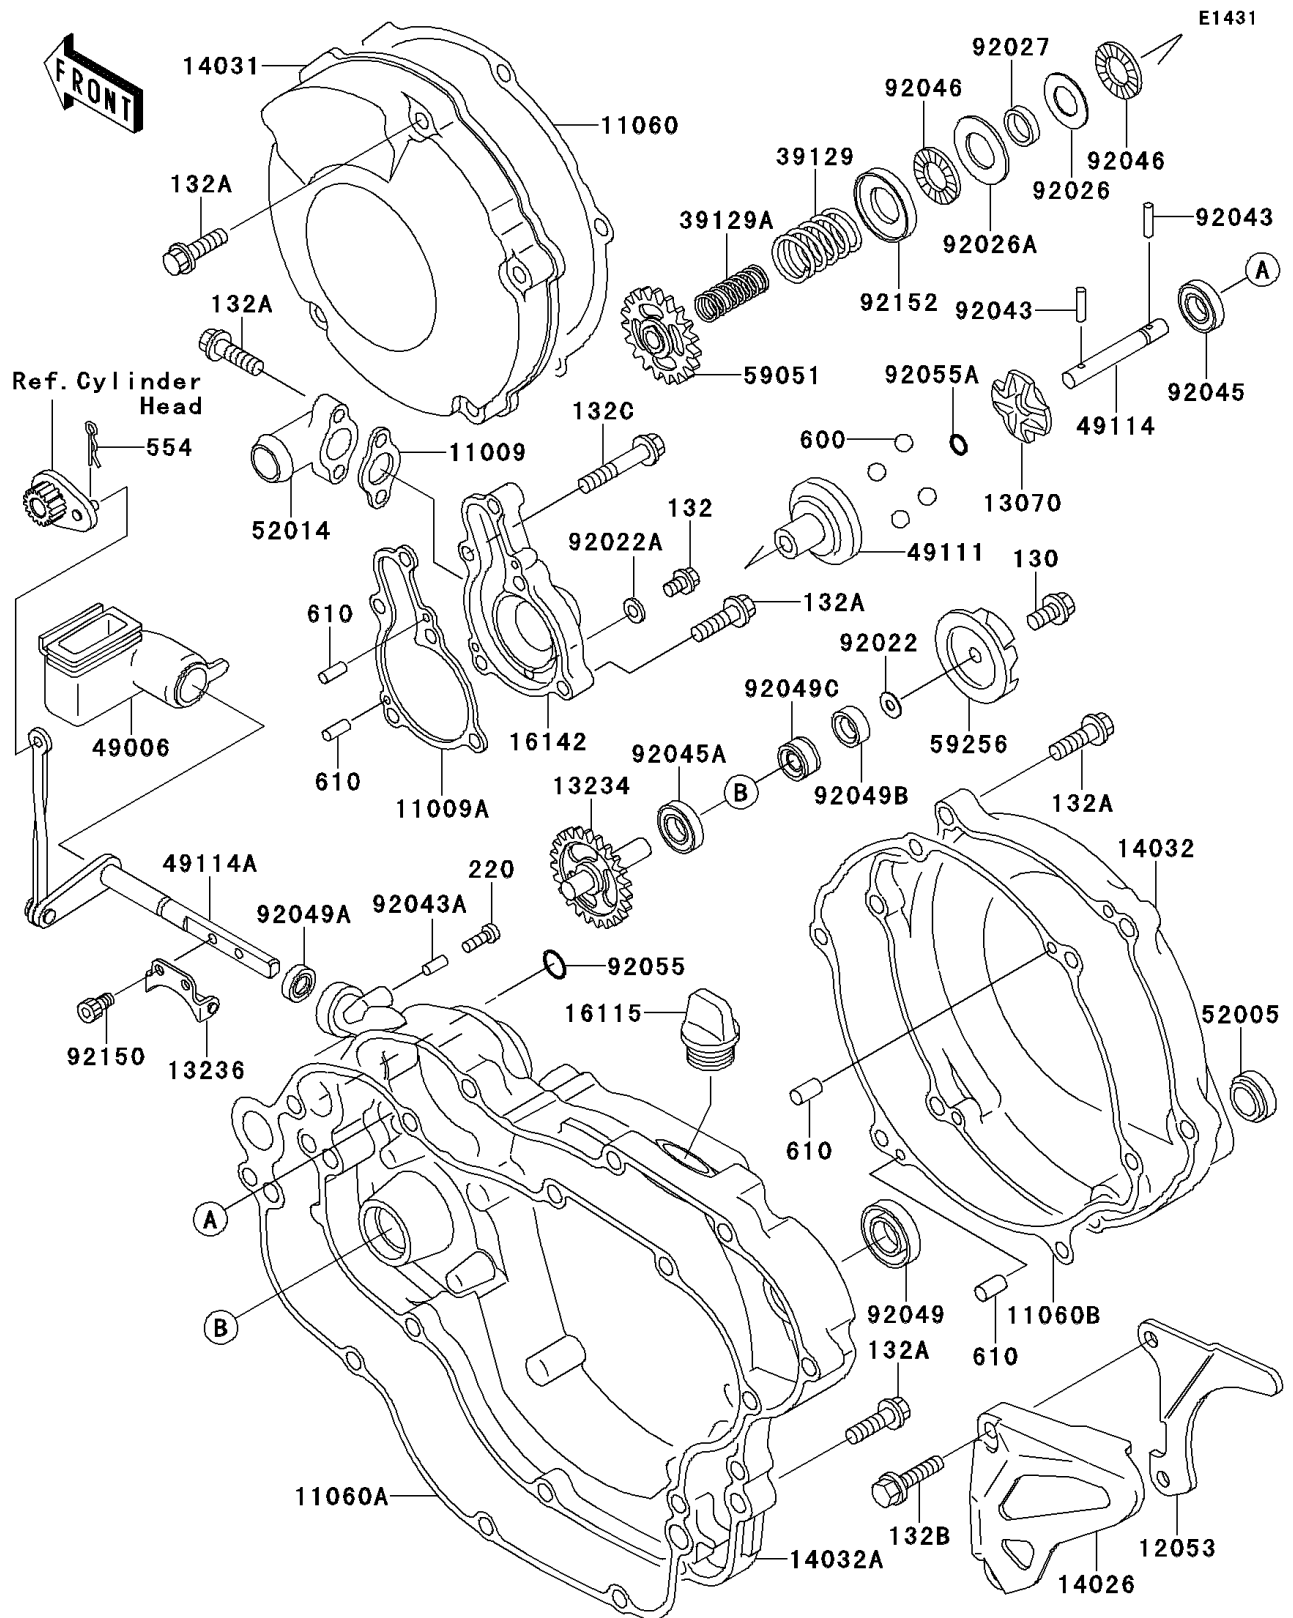

2001 KX™125 PARTS DIAGRAM

Engine Cover(s)

2001 KX™125 PARTS LIST

Engine Cover(s)

ITEM NAME	PART NUMBER	QUANTITY
GASKET,ELBOW (Ref # 11009)	11009-1935	1
GASKET,PUMP COVER (Ref # 11009A)	11009-1936	1
GASKET,GENERATOR COVER (Ref # 11060)	11060-1189	1
GASKET,CLUTCH COVER,INSIDE (Ref # 11060A)	11060-1350	1
GASKET,CLUTCH COVER,OUTSIDE (Ref # 11060B)	11060-1351	1
GUIDE-CHAIN (Ref # 12053)	12053-1325	1
GUIDE (Ref # 13070)	13070-1358	1
SHAFT-COMP,PUMP (Ref # 13234)	13234-1107	1
LEVER-COMP,GOVERNOR (Ref # 13236)	13236-1266	1
COVER-CHAIN (Ref # 14026)	14026-1193	1
COVER-GENERATOR (Ref # 14031)	14031-1376	1
COVER-CLUTCH,OUTER (Ref # 14032)	14032-1481	1
COVER-CLUTCH,INNER (Ref # 14032A)	14032-1506	1
CAP-OIL FILLER (Ref # 16115)	16115-018	1
COVER-PUMP (Ref # 16142)	16142-1127	1
SPRING-GOVERNOR (Ref # 39129)	39129-1024	1
SPRING-GOVERNOR (Ref # 39129A)	39129-1025	1
BOOT,GOVERNOR (Ref # 49006)	49006-1315	1
HOLDER-GOVERNOR WEIGHT (Ref # 49111)	49111-1063	1
SHAFT-GOVERNOR (Ref # 49114)	49114-1058	1
SHAFT-GOVERNOR (Ref # 49114A)	49114-1093	1
GAUGE,OIL LEVEL (Ref # 52005)	52005-1055	1
ELBOW (Ref # 52014)	52014-1072	1
GEAR-SPUR (Ref # 59051)	59051-1395	1
IMPELLER (Ref # 59256)	59256-1065	1
WASHER,5.2X13X1 (Ref # 92022)	92022-1380	1
WASHER,6.2X11X1 (Ref # 92022A)	92022-304	1
SPACER (Ref # 92026)	92026-1501	1
SPACER (Ref # 92026A)	92026-1590	1