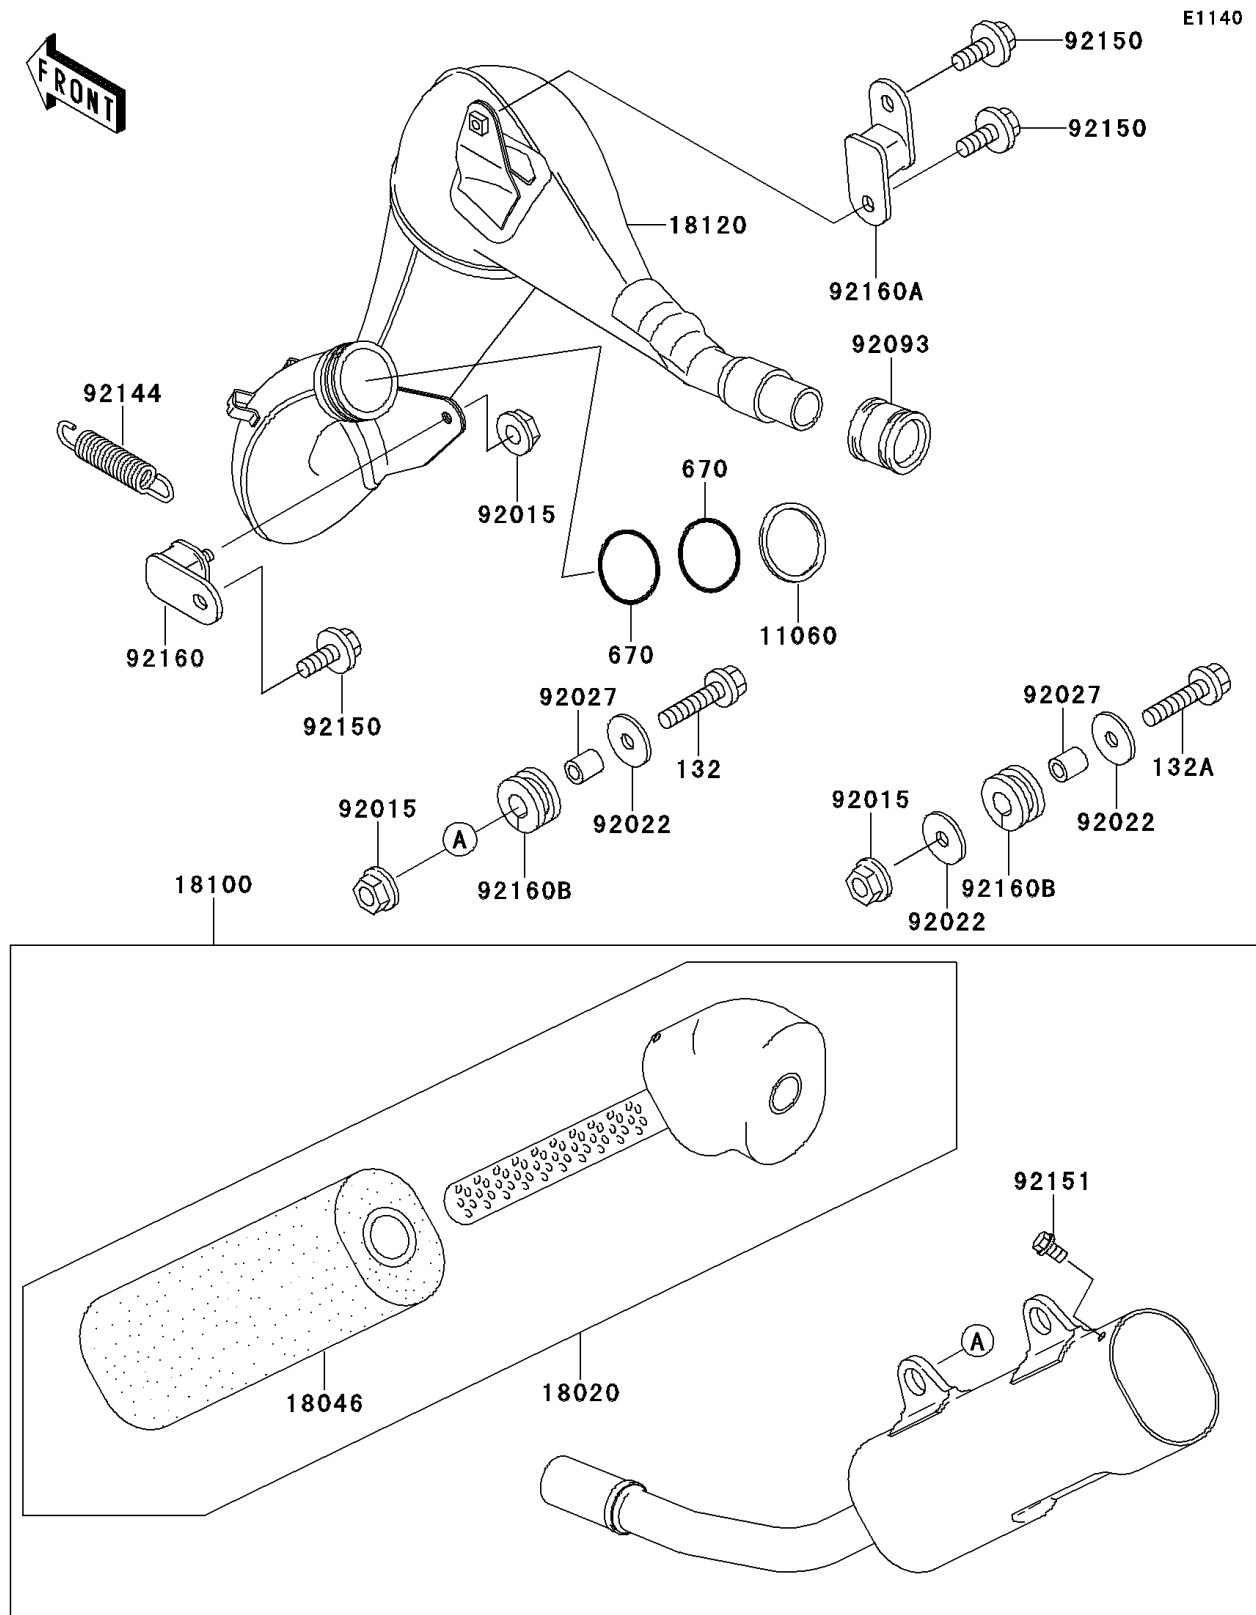

## 2001 KX™125 PARTS DIAGRAM

Muffler(s)

## 2001 KX™125 PARTS LIST

Muffler(s)

ITEM NAME	PART NUMBER	QUANTITY
BOLT-FLANGED-SMALL (Ref # 132)	132G0635	1
BOLT-FLANGED-SMALL (Ref # 132A)	132G0640	1
O RING (Ref # 670)	670E3042	1
GASKET,EXHAUST PIPE (Ref # 11060)	11060-1370	1
BAFFLE (Ref # 18020)	18020-1271	1
WOOL (Ref # 18046)	18046-1555	1
BODY-ASSY-MUFFLER (Ref # 18100)	18100-1086	1
CHAMBER-EXHAUST (Ref # 18120)	18120-1088	1
NUT,FLANGED,6MM (Ref # 92015)	92015-1078	1
WASHER,6.5X22X1.6 (Ref # 92022)	92022-237	1
COLLAR,6.8X10X10.5 (Ref # 92027)	92027-120	1
SEAL,MUFFLER CONNECTING (Ref # 92093)	92093-1363	1
SPRING,EXHAUST CONNECTING (Ref # 92144)	92144-1470	1
BOLT,6X12 (Ref # 92150)	92150-1435	1
BOLT,6X10 (Ref # 92151)	92151-1822	1
DAMPER,MUFFLER,FR (Ref # 92160)	92160-1176	1
DAMPER,MUFFLER,RR (Ref # 92160A)	92160-1201	1
DAMPER,MUFFLER FITTING (Ref # 92160B)	92160-1913	1