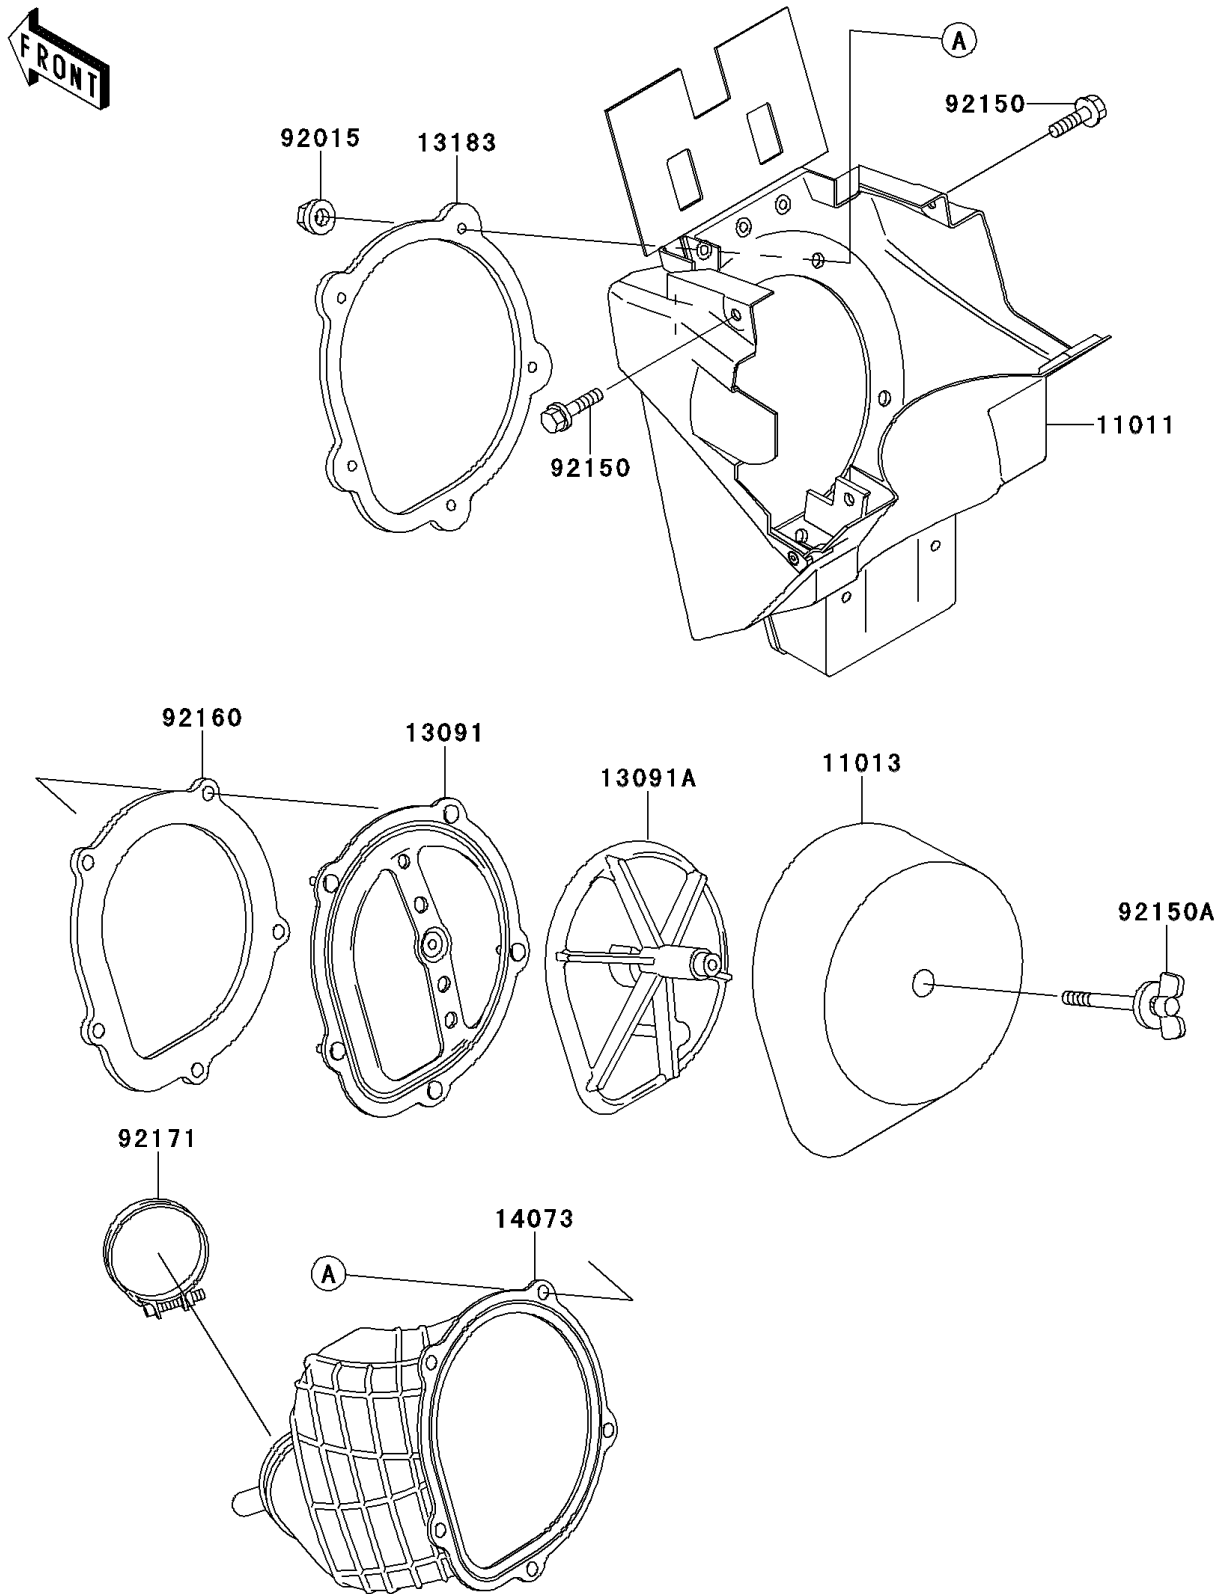

2001 KX™125 PARTS DIAGRAM

Air Cleaner

E1130

2001 KX™125 PARTS LIST

Air Cleaner

ITEM NAME	PART NUMBER	QUANTITY
CASE-AIR FILTER,BLACK (Ref # 11011)	11011-1557-6D	1
ELEMENT-AIR FILTER (Ref # 11013)	11013-1264	1
HOLDER (Ref # 13091)	13091-1664	1
HOLDER,ELEMENT (Ref # 13091A)	13091-1708	1
PLATE,DUCT FITTING (Ref # 13183)	13183-1530	1
DUCT,AIR FILTER (Ref # 14073)	14073-1787	1
NUT,FLANGED,5MM (Ref # 92015)	92015-1259	1
BOLT,FLANGED,6X16 (Ref # 92150)	92150-1506	1
BOLT,WING (Ref # 92150A)	92150-1565	1
DAMPER,DUCT SEAL (Ref # 92160)	92160-1196	1
CLAMP,AIR FILTER (Ref # 92171)	92171-1066	1