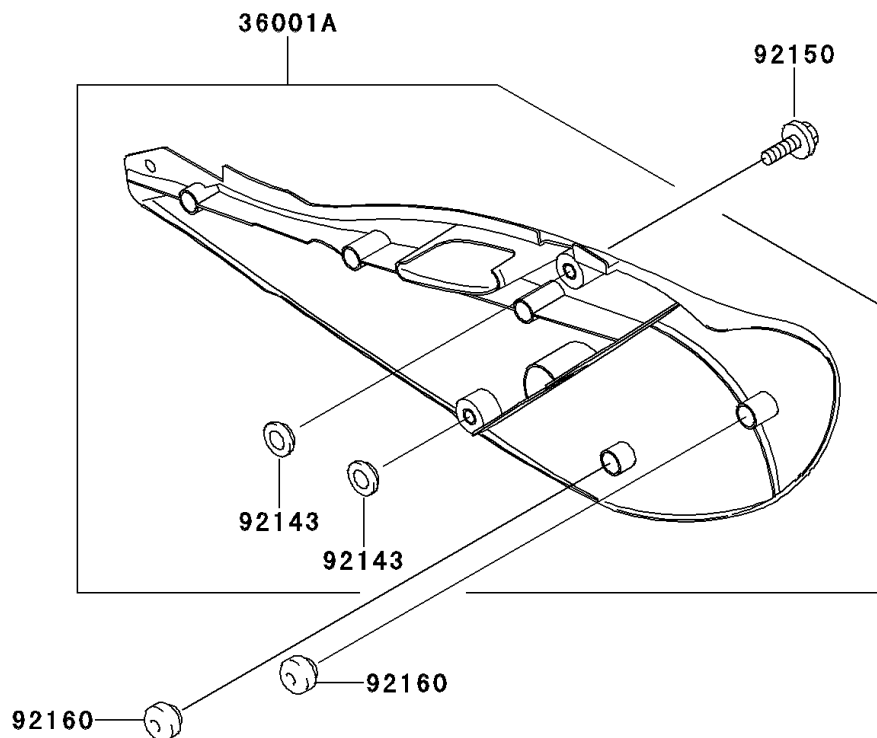

## 2000 KX™125 PARTS DIAGRAM

Side Covers

F2611

## 2000 KX™125 PARTS LIST

Side Covers

ITEM NAME	PART NUMBER	QUANTITY
COVER-SIDE,LH,P.WHITE (Ref # 36001)	36001-1627-6F	1
COVER-SIDE,RH,P.WHITE (Ref # 36001A)	36001-1628-6F	1
COLLAR (Ref # 92143)	92143-1196	1
BOLT,6X20 (Ref # 92150)	92150-1339	1
DAMPER (Ref # 92160)	92160-1994	1