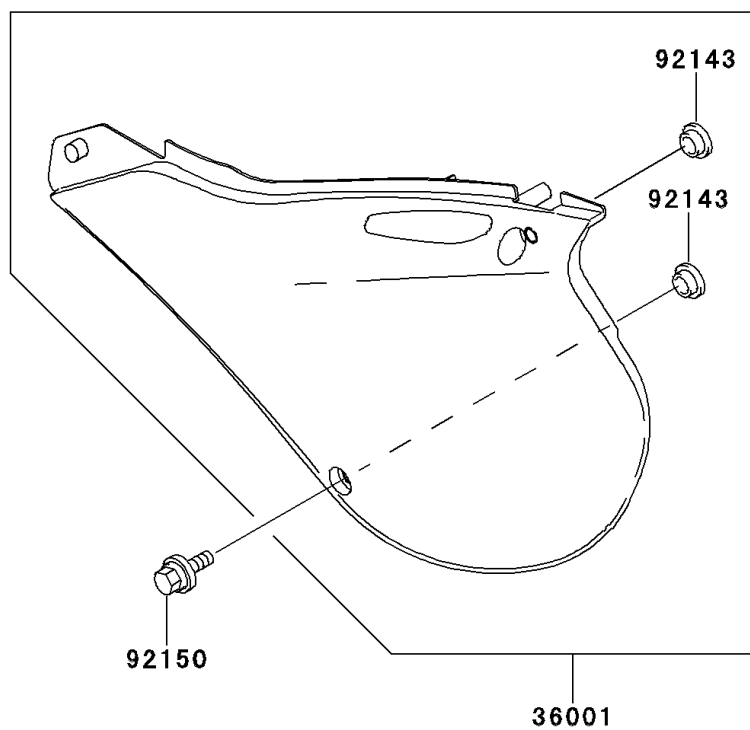

## 2000 KX™125 PARTS DIAGRAM

Side Covers

F2611

## 2000 KX™125 PARTS LIST

Side Covers

ITEM NAME	PART NUMBER	QUANTITY
COVER-SIDE,LH,P.WHITE (Ref # 36001)	36001-1627-6F	1
COVER-SIDE,RH,P.WHITE (Ref # 36001A)	36001-1628-6F	1
COLLAR (Ref # 92143)	92143-1196	1
BOLT,6X20 (Ref # 92150)	92150-1339	1
DAMPER (Ref # 92160)	92160-1994	1