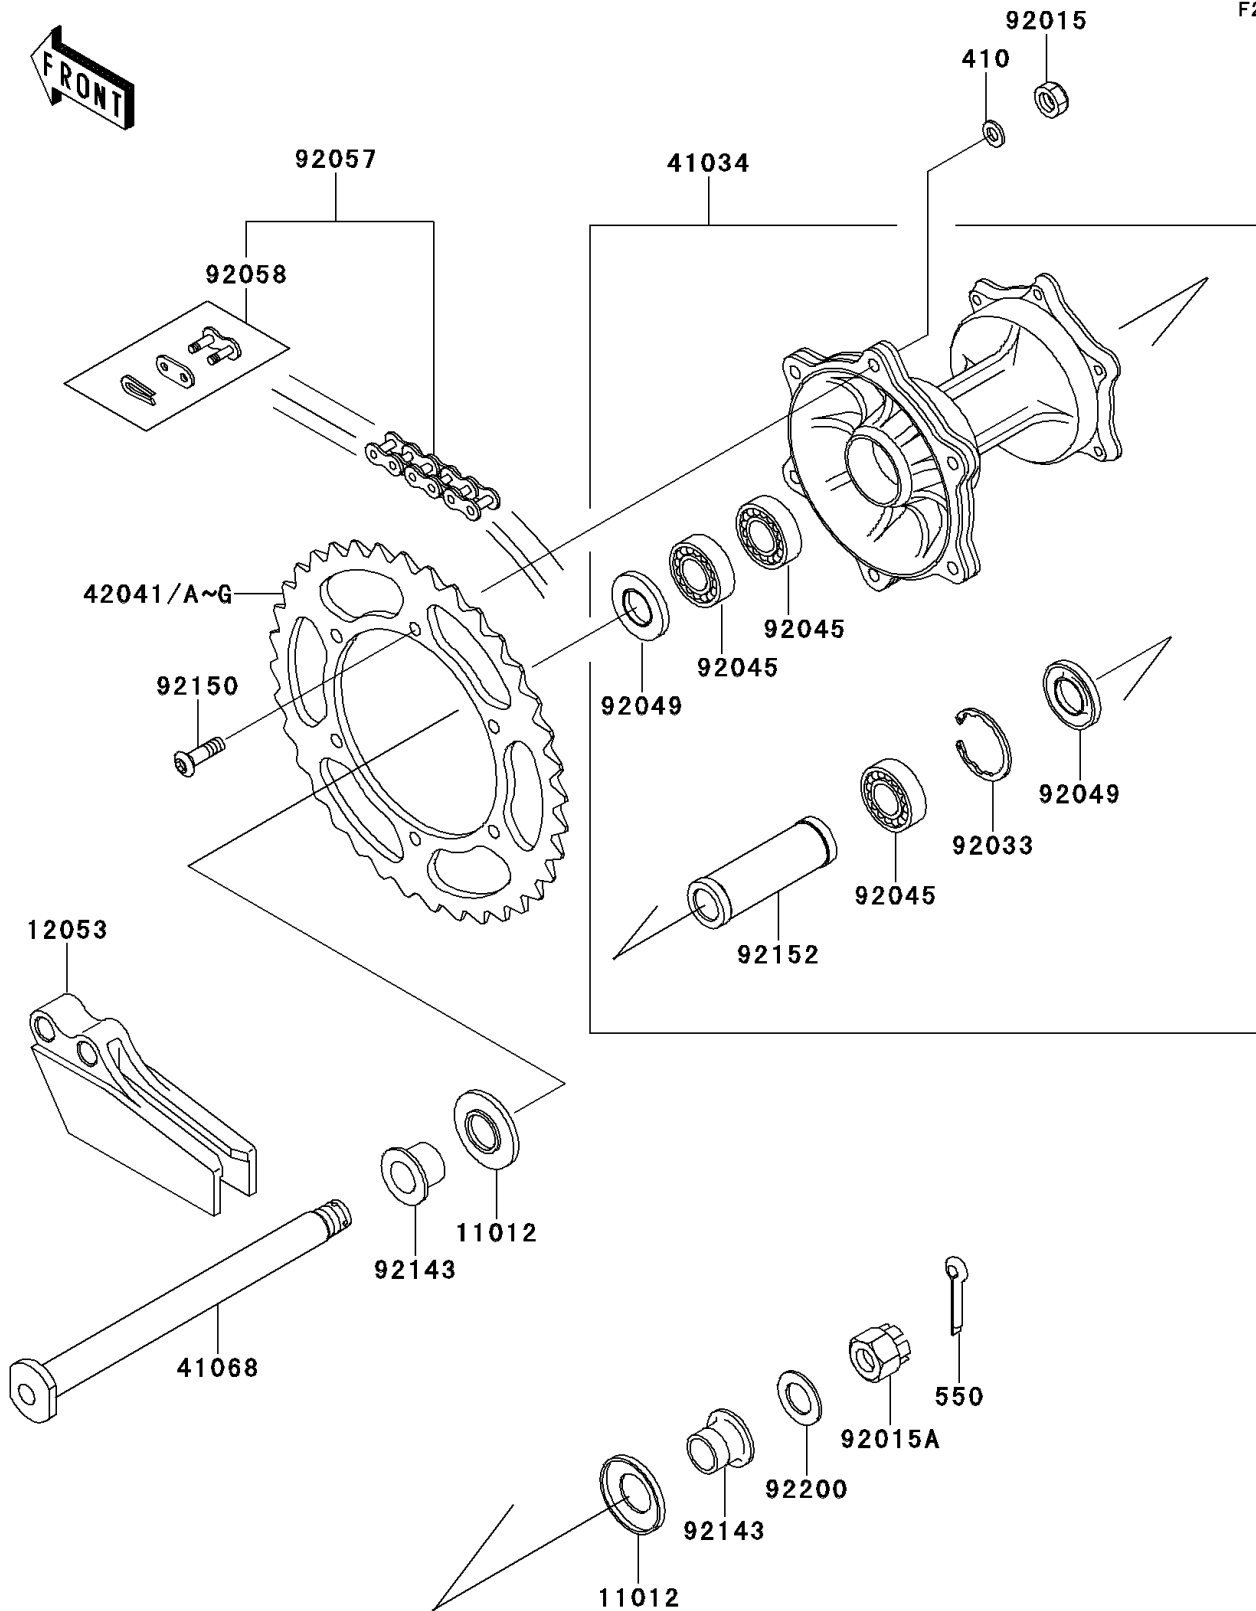

2000 KX™125 PARTS DIAGRAM

Rear Hub

F2240

2000 KX™125 PARTS LIST

Rear Hub

ITEM NAME	PART NUMBER	QUANTITY
WASHER-PLAIN-SMALL,8MM (Ref # 410)	410B0800	1
PIN-COTTER,3.0X25 (Ref # 550)	550D3025	1
CAP,AXLE (Ref # 11012)	11012-1581	1
GUIDE-CHAIN,DRIVE,RR (Ref # 12053)	12053-1376	1
DRUM-ASSY,REAR BRAKE (Ref # 41034)	41034-1301	1
AXLE,RR (Ref # 41068)	41068-1343	1
SPROCKET-HUB,48T (Ref # 42041)	42041-1383	1
SPROCKET-HUB,49T (Ref # 42041A)	42041-1384	1
SPROCKET-HUB,50T (Ref # 42041B)	42041-1408	1
SPROCKET-HUB,47T,AL (Ref # 42041C)	42041-1447	1
SPROCKET-HUB,48T,AL (Ref # 42041D)	42041-1448	1
SPROCKET-HUB,49T,AL (Ref # 42041E)	42041-1449	1
SPROCKET-HUB,50T,AL (Ref # 42041F)	42041-1450	1
SPROCKET-HUB,51T,AL (Ref # 42041G)	42041-1451	1
NUT,8MM (Ref # 92015)	92015-1432	1
NUT,CASTLE,18MM (Ref # 92015A)	92015-1885	1
RING-SNAP,42MM (Ref # 92033)	92033-1041	1
BEARING-BALL,6004X8JRLLX2/3A (Ref # 92045)	92045-1239	1
SEAL-OIL,MHSA25 42 6 (Ref # 92049)	92049-1314	1
CHAIN,DRIVE,DID520DMAX110L (Ref # 92057)	92057-1458	1
JOINT-CHAIN,DRIVE (Ref # 92058)	92058-1074	1
COLLAR,RR AXLE,L=20 (Ref # 92143)	92143-1905	1
BOLT,SOCKET,8X28 (Ref # 92150)	92150-1978	1
COLLAR,RR BRAKE DRUM,L=93 (Ref # 92152)	92152-1144	1
WASHER,18.5X32X2.3 (Ref # 92200)	92200-1149	1