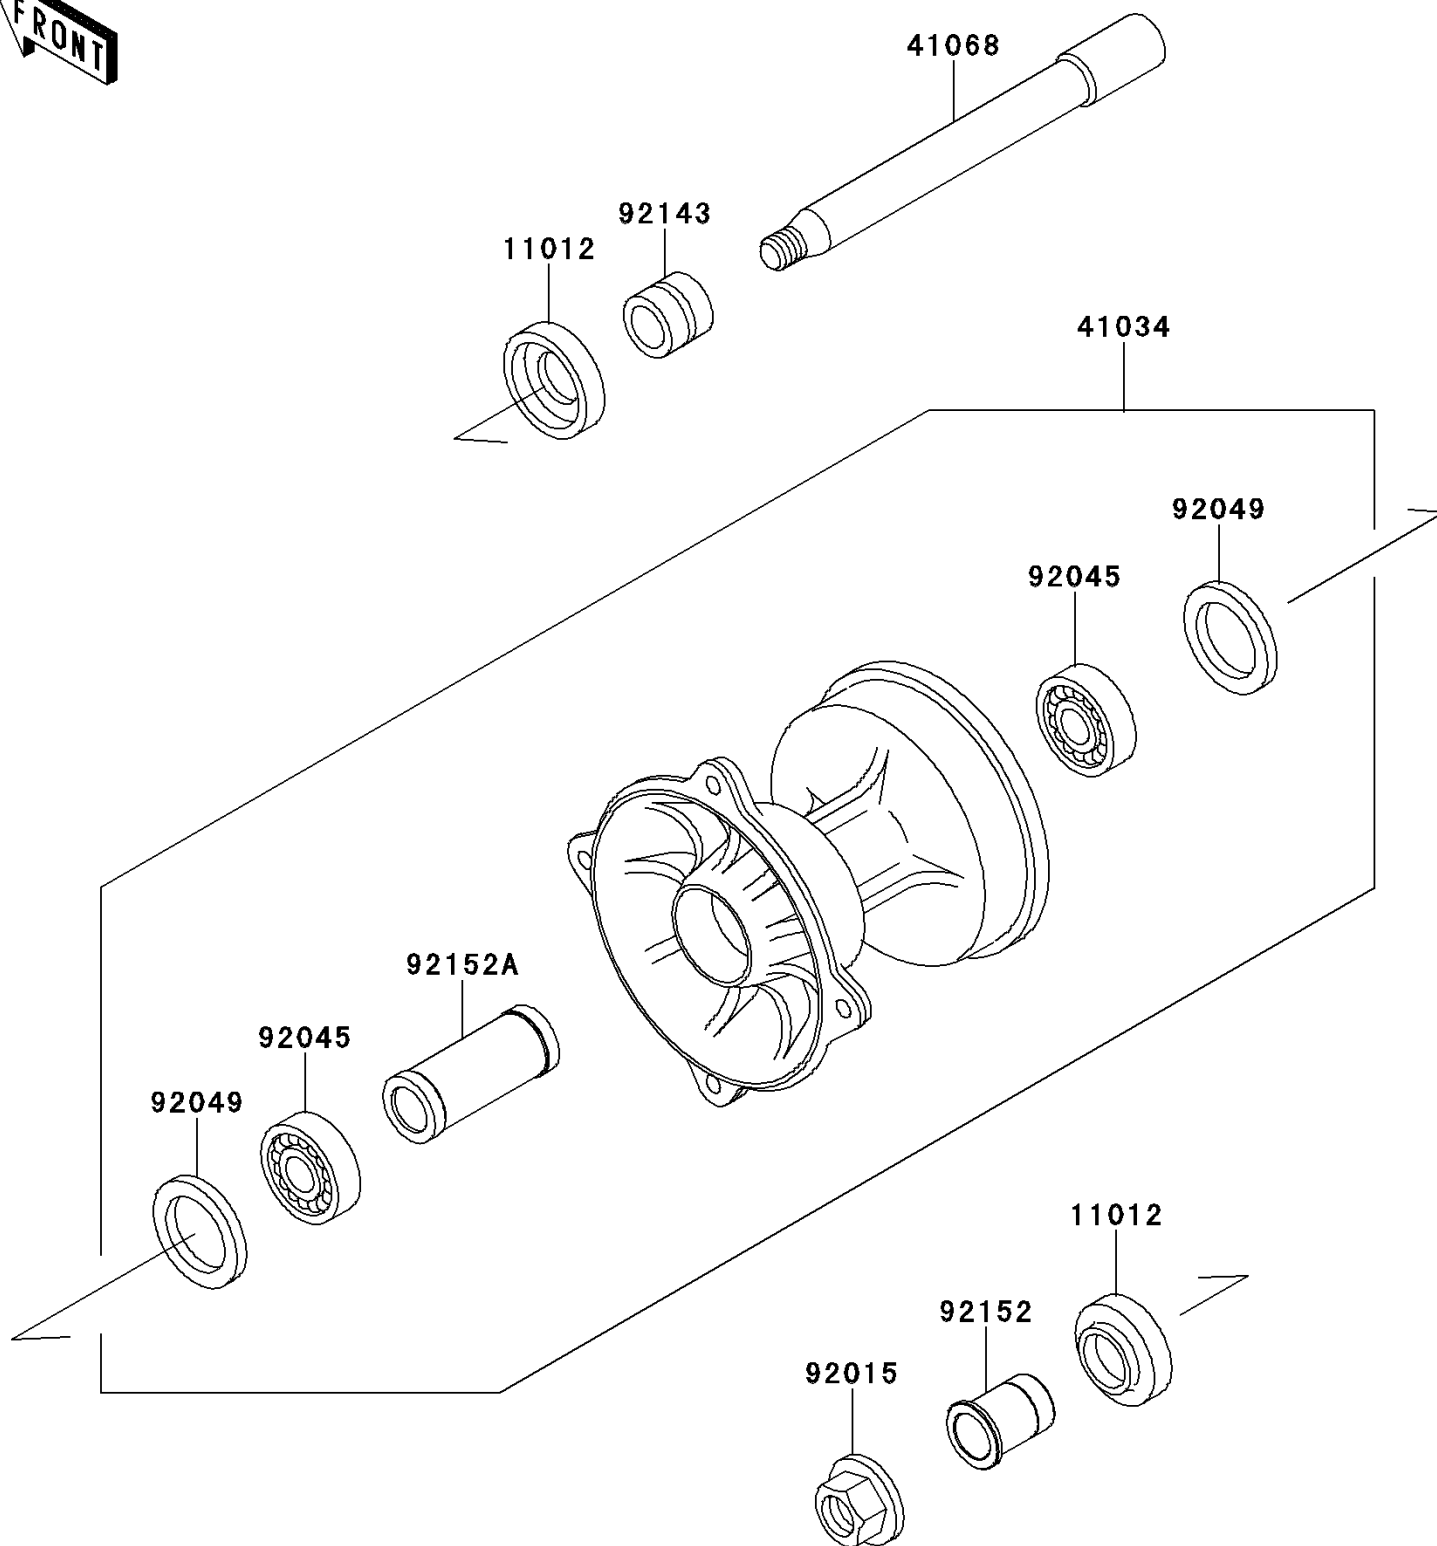

2000 KX™125 PARTS DIAGRAM

Front Hub

F2230

2000 KX™125 PARTS LIST

Front Hub

ITEM NAME	PART NUMBER	QUANTITY
CAP,AXLE (Ref # 11012)	11012-1581	1
DRUM-ASSY,FRONT BRAKE (Ref # 41034)	41034-1300	1
AXLE,FR (Ref # 41068)	41068-1406	1
NUT,16MM (Ref # 92015)	92015-1465	1
BEARING-BALL,69042RS (Ref # 92045)	92045-1284	1
SEAL-OIL,BJNC-2 25X37X5 (Ref # 92049)	92049-1403	1
COLLAR,FR AXLE,L=20 (Ref # 92143)	92143-1581	1
COLLAR,FR AXLE,L=36 (Ref # 92152)	92152-1097	1
COLLAR,FR BRAKE DRUM,L=72 (Ref # 92152A)	92152-1143	1