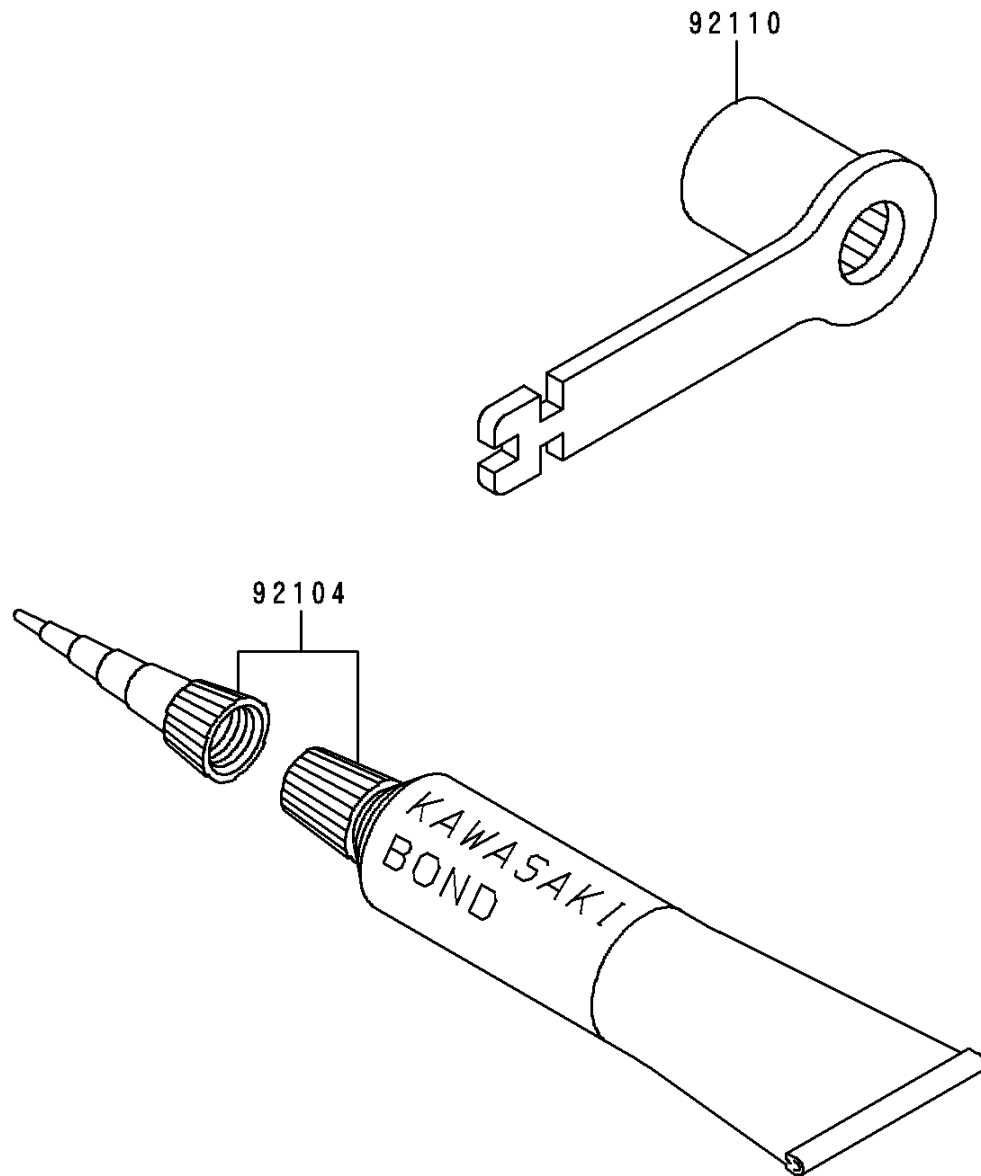

## 1996 KX™125 PARTS DIAGRAM

Owner's Tools

F2810

## 1996 KX™125 PARTS LIST

Owner's Tools

| ITEM NAME                                    | PART NUMBER | QUANTITY |
|--|-------------|----------|
| GASKET-LIQUID,TUBE,100G,SILVER (Ref # 92104) | 92104-002   | 1        |
| TOOL-WRENCH,BOX,21MM&SPOKE (Ref # 92110)     | 92110-1176  | 1        |