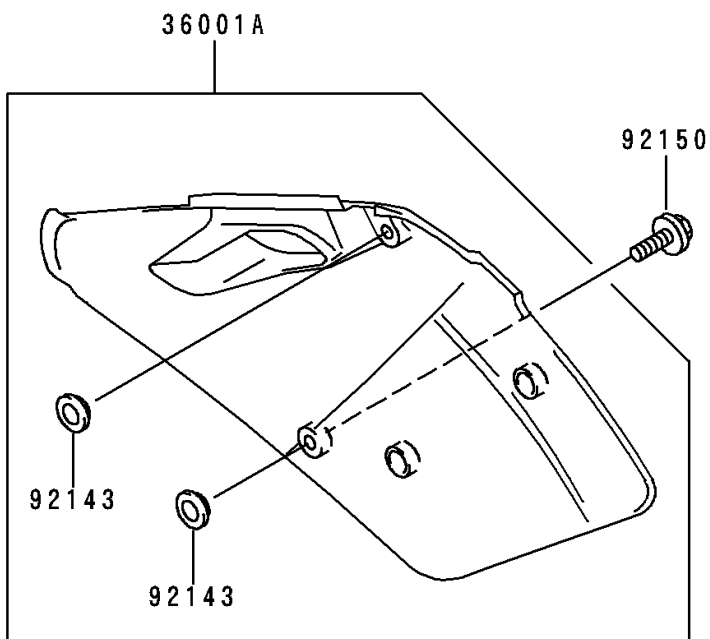

1996 KX™125 PARTS DIAGRAM

Side Covers

F2611

1996 KX™125 PARTS LIST

Side Covers

ITEM NAME	PART NUMBER	QUANTITY
COVER-SIDE,LH,P.WHITE (Ref # 36001)	36001-1538-6F	1
COVER-SIDE,RH,P.WHITE (Ref # 36001A)	36001-1539-6F	1
COLLAR (Ref # 92143)	92143-1196	1
BOLT,6X20 (Ref # 92150)	92150-1339	1