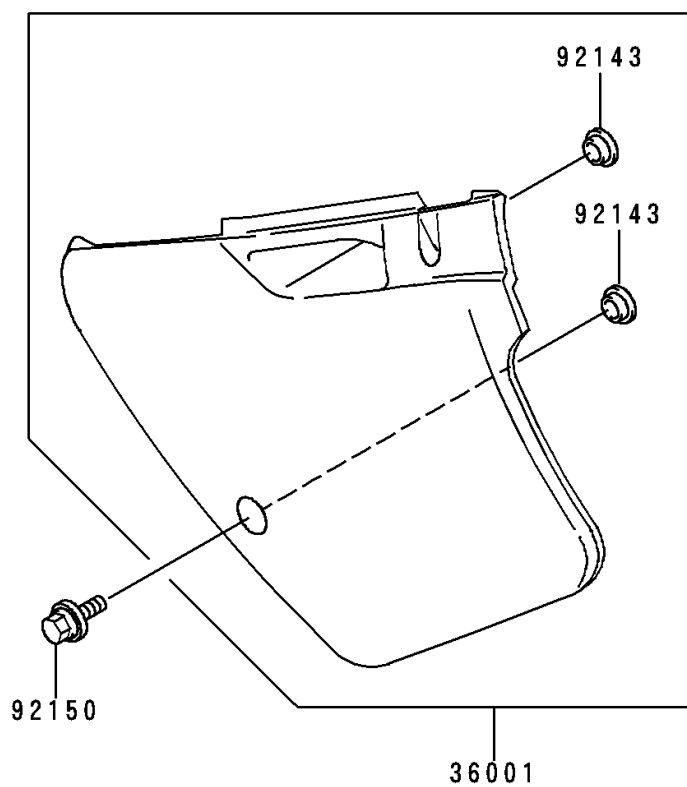

1996 KX™125 PARTS DIAGRAM

Side Covers

F2611

1996 KX™125 PARTS LIST

Side Covers

ITEM NAME	PART NUMBER	QUANTITY
COVER-SIDE,LH,P.WHITE (Ref # 36001)	36001-1538-6F	1
COVER-SIDE,RH,P.WHITE (Ref # 36001A)	36001-1539-6F	1
COLLAR (Ref # 92143)	92143-1196	1
BOLT,6X20 (Ref # 92150)	92150-1339	1