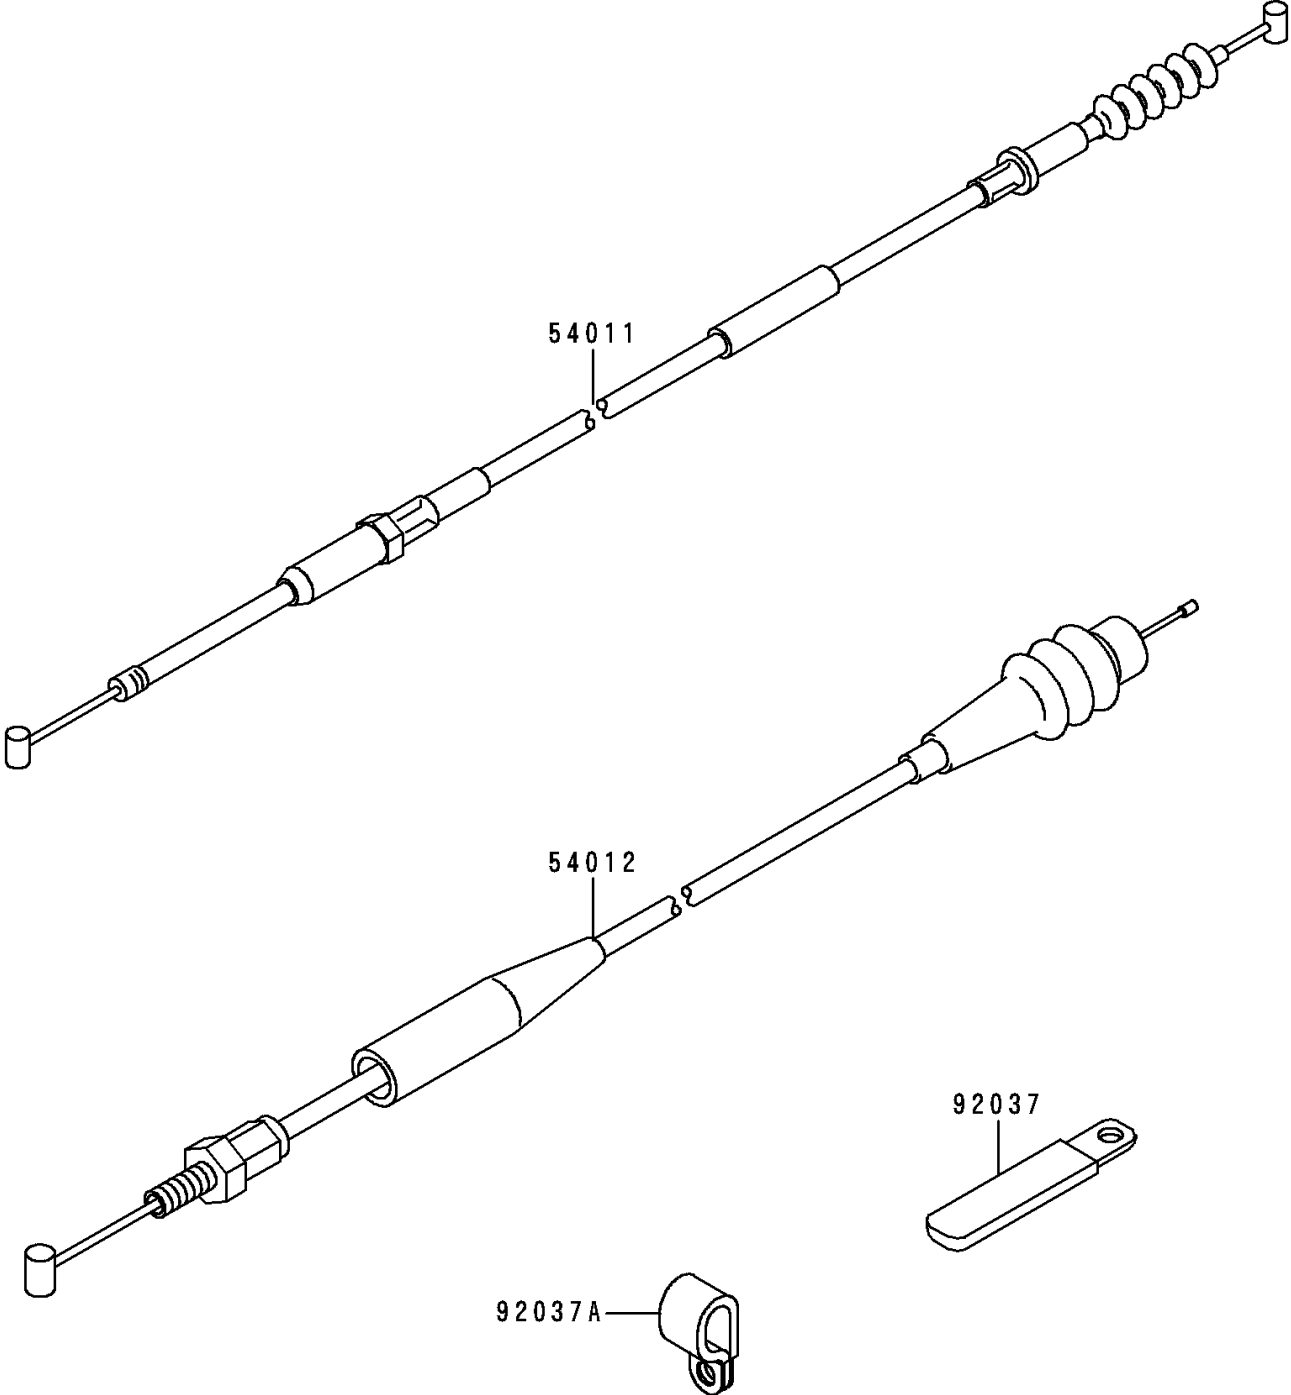

## 1996 KX™125 PARTS DIAGRAM

Cables

F 25 4 0

## 1996 KX™125 PARTS LIST

Cables

| ITEM NAME                          | PART NUMBER | QUANTITY |
|------------------------------------|-------------|----------|
| CABLE-CLUTCH (Ref # 54011)         | 54011-1344  | 1        |
| CABLE-THROTTLE (Ref # 54012)       | 54012-1432  | 1        |
| CLAMP,WIRING HARNESS (Ref # 92037) | 92037-1539  | 1        |
| CLAMP (Ref # 92037A)               | 92037-1608  | 1        |