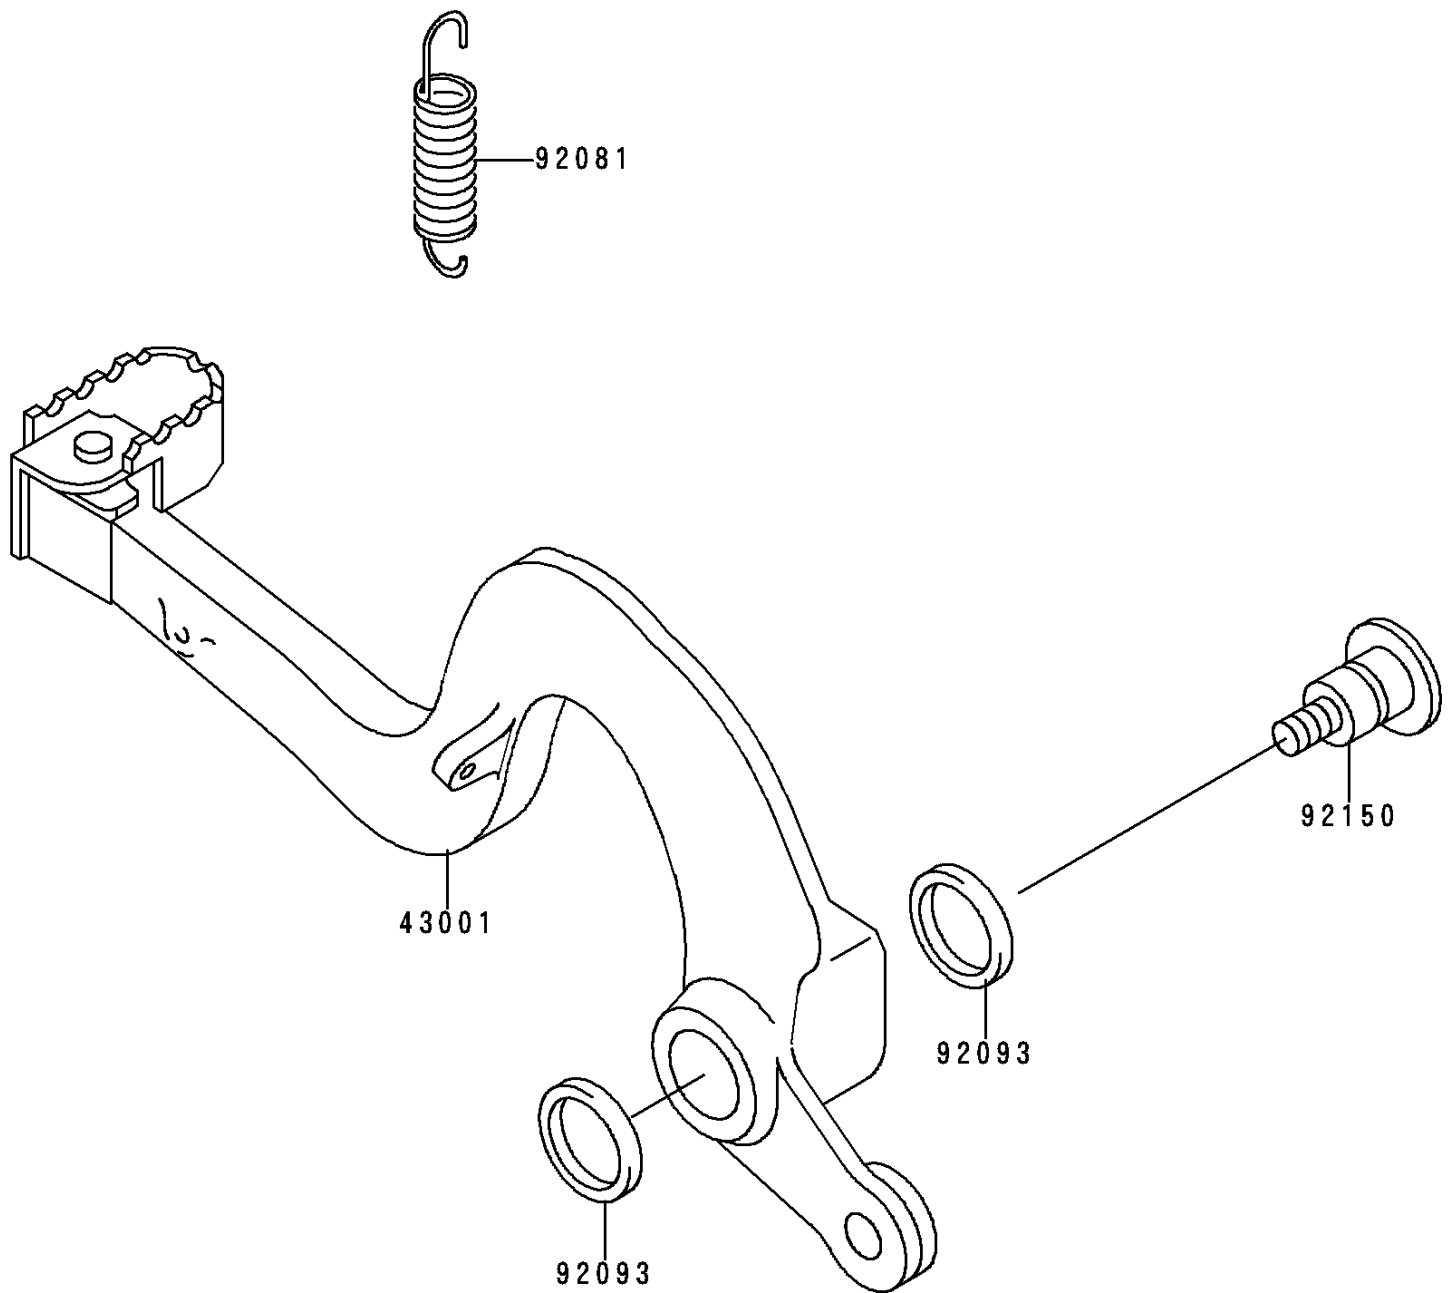

1996 KX™125 PARTS DIAGRAM

Brake Pedal

F2260

1996 KX™125 PARTS LIST

Brake Pedal

ITEM NAME	PART NUMBER	QUANTITY
LEVER-BRAKE,PEDAL (Ref # 43001)	43001-1360	1
SPRING,BRAKE PEDAL RETURN (Ref # 92081)	92081-1932	1
SEAL,MY 16X20X2.8 (Ref # 92093)	92093-1386	1
BOLT (Ref # 92150)	92150-1832	1