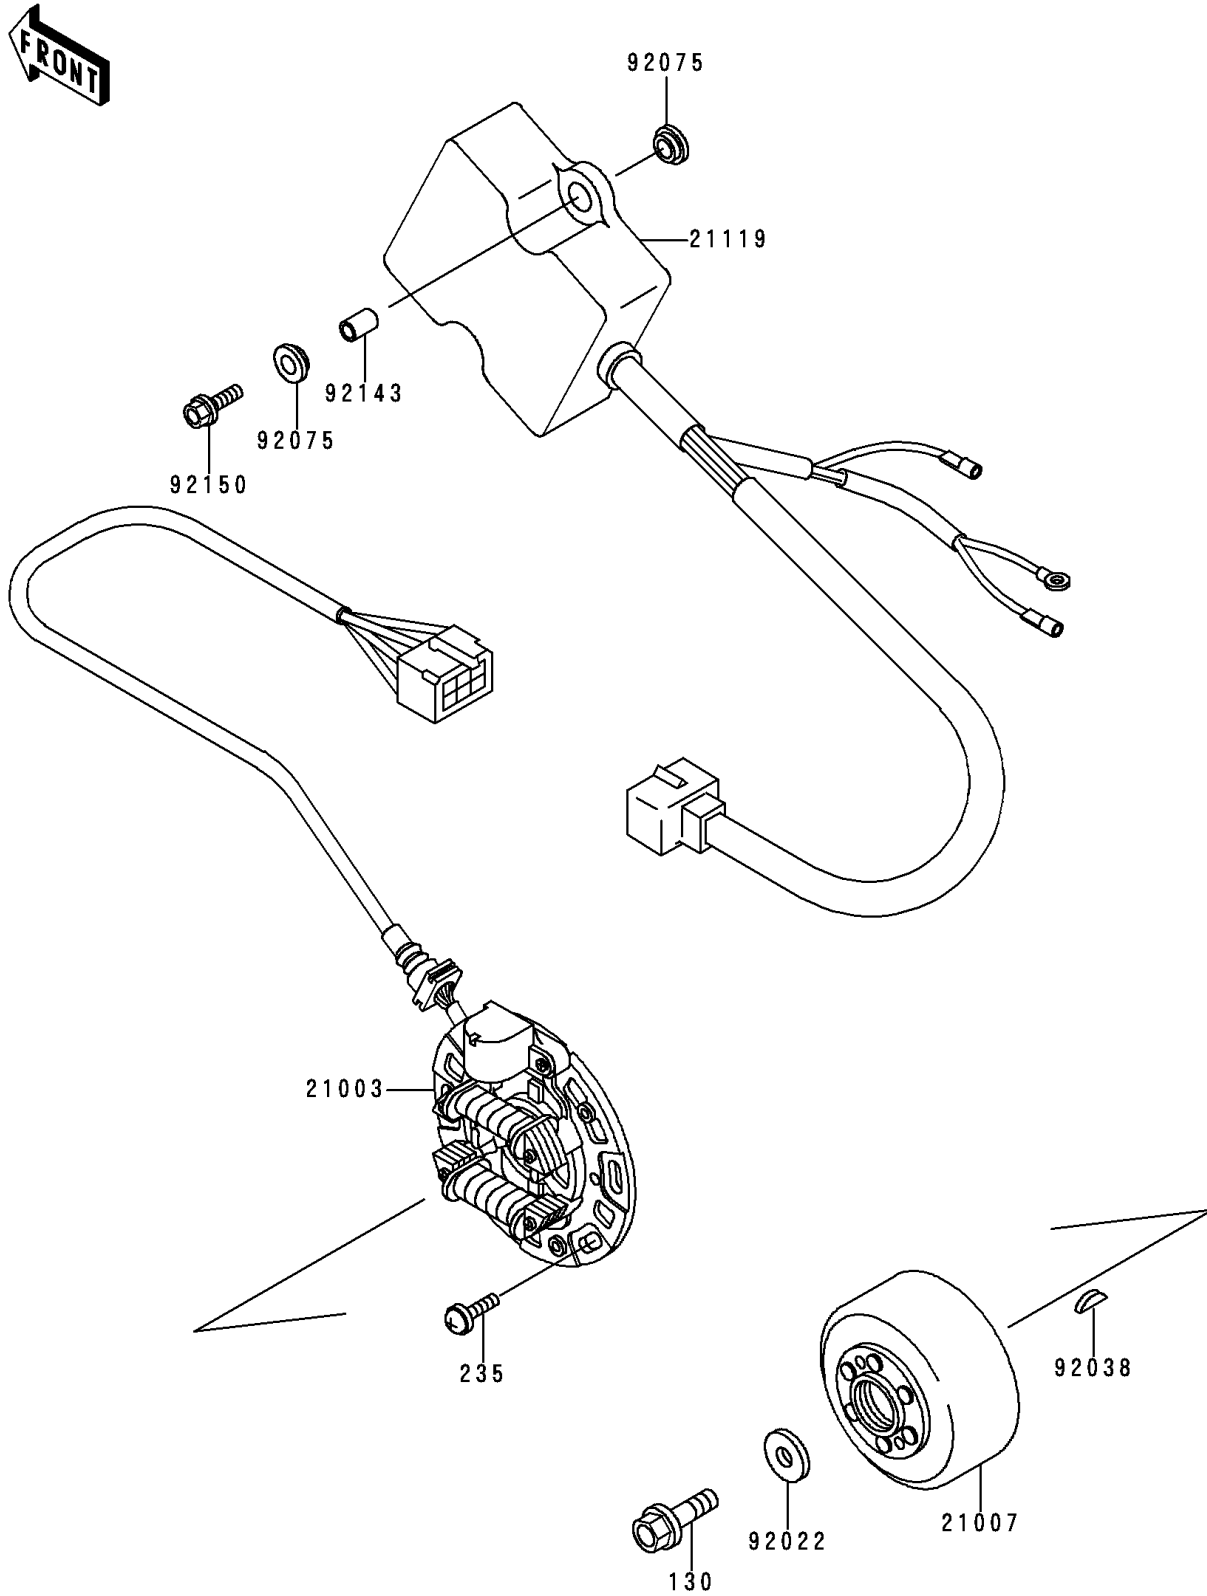

1996 KX™125 PARTS DIAGRAM

Generator

E1810

1996 KX™125 PARTS LIST

Generator

ITEM NAME	PART NUMBER	QUANTITY
BOLT-FLANGED (Ref # 130)	130P0825	1
SCREW-PAN-WP-CROS (Ref # 235)	235B0616	1
STATOR (Ref # 21003)	21003-1294	1
ROTOR,MAGNETO (Ref # 21007)	21007-1235	1
IGNITER (Ref # 21119)	21119-1453	1
WASHER,8.5X22X3.2 (Ref # 92022)	92022-276	1
KEY,WOODRUFF (Ref # 92038)	92038-001	1
DAMPER,8MM (Ref # 92075)	92075-1138	1
COLLAR,6X8.5X13 (Ref # 92143)	92143-3715	1
BOLT,FLANGED,6X25 (Ref # 92150)	92150-1507	1