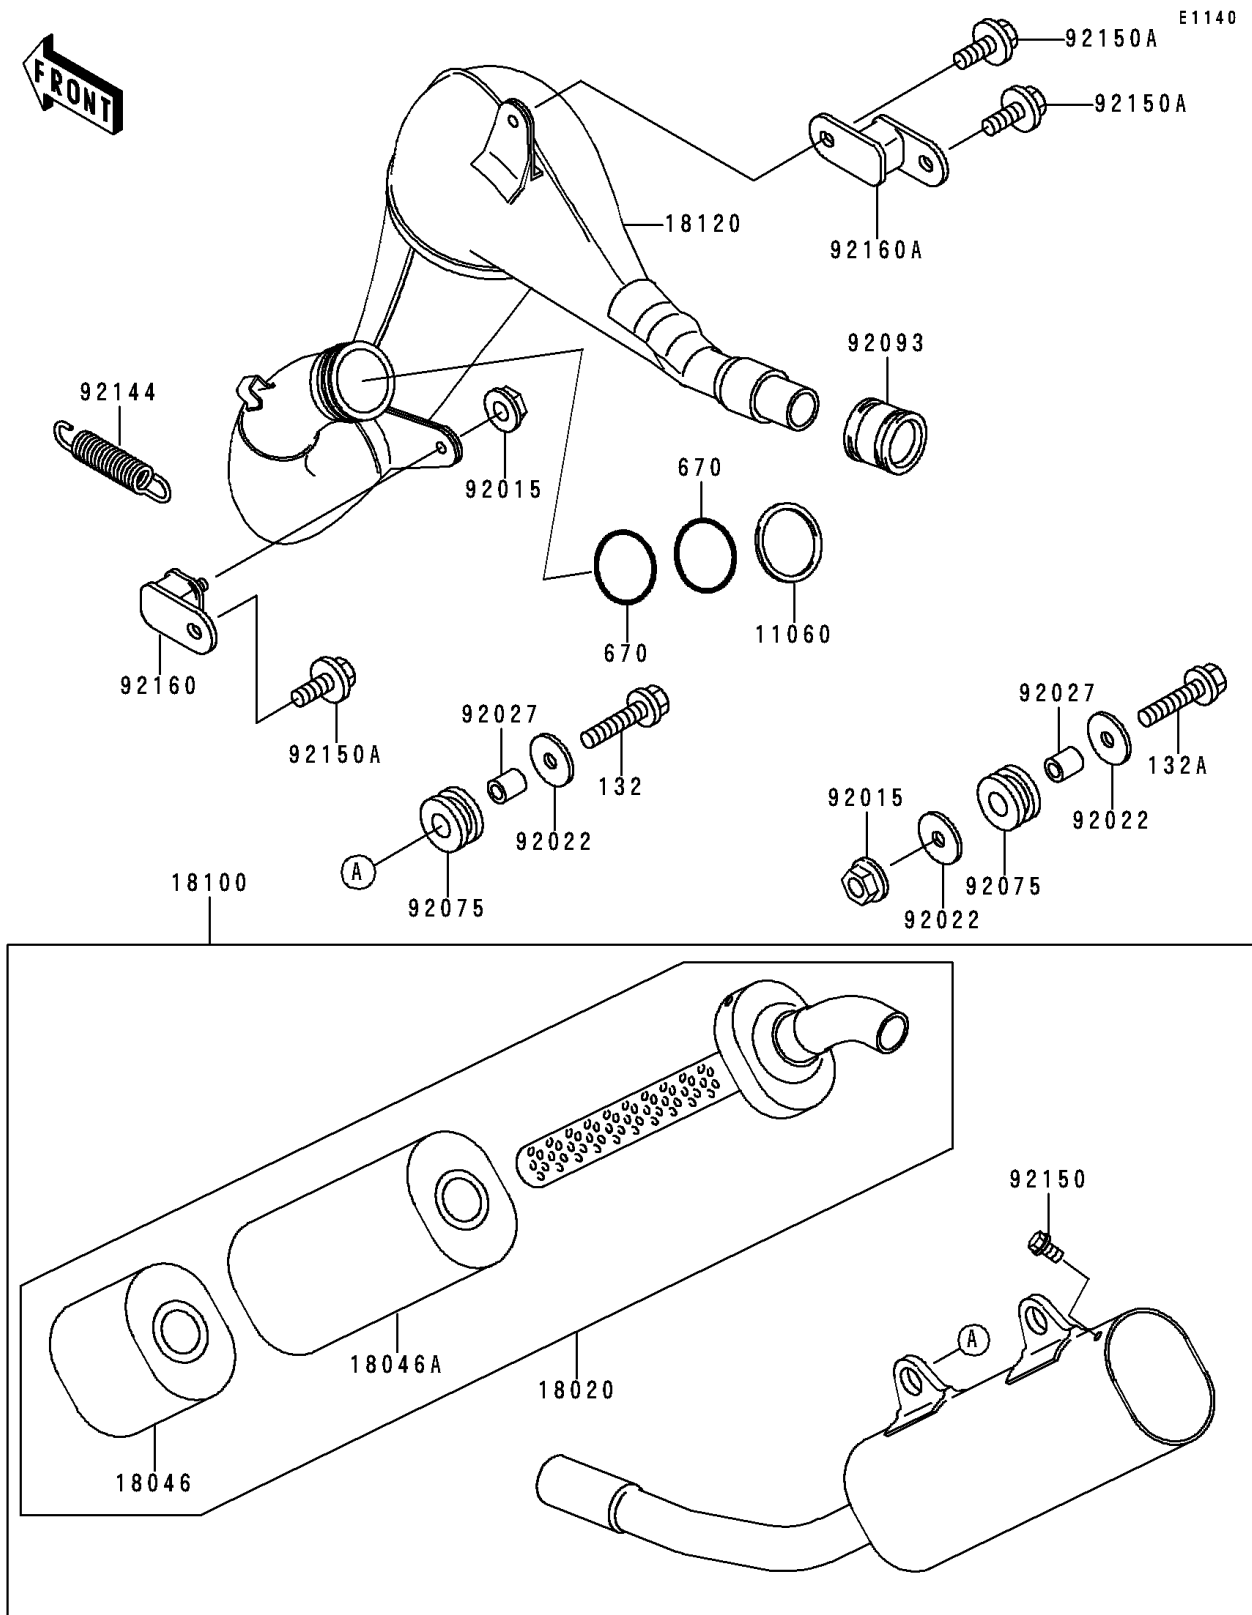

1996 KX™125 PARTS DIAGRAM

Muffler(s)

1996 KX™125 PARTS LIST

Muffler(s)

ITEM NAME	PART NUMBER	QUANTITY
BOLT-FLANGED-SMALL (Ref # 132)	132G0625	1
BOLT-FLANGED-SMALL (Ref # 132A)	132G0635	1
O RING,39MM (Ref # 670)	670E3039	1
GASKET,EXHAUST PIPE (Ref # 11060)	11060-1370	1
BAFFLE (Ref # 18020)	18020-1176	1
WOOL,L=110 (Ref # 18046)	18046-1182	1
WOOL,L=200 (Ref # 18046A)	18046-1183	1
BODY-ASSY-MUFFLER (Ref # 18100)	18100-1069	1
CHAMBER-EXHAUST (Ref # 18120)	18120-1066	1
NUT,FLANGED,6MM (Ref # 92015)	92015-1078	1
WASHER,6.5X22X1.6 (Ref # 92022)	92022-237	1
COLLAR,6.8X10X11.5 (Ref # 92027)	92027-1210	1
DAMPER,MUFFLER FITTING (Ref # 92075)	92075-1857	1
SEAL,MUFFLER CONNECTING (Ref # 92093)	92093-1363	1
SPRING,EXHAUST CONNECTING (Ref # 92144)	92144-1470	1
BOLT,5X8 (Ref # 92150)	92150-1406	1
BOLT,6X12 (Ref # 92150A)	92150-1435	1
DAMPER,MUFFLER,FR (Ref # 92160)	92160-1176	1
DAMPER,MUFFLER,RR (Ref # 92160A)	92160-1201	1