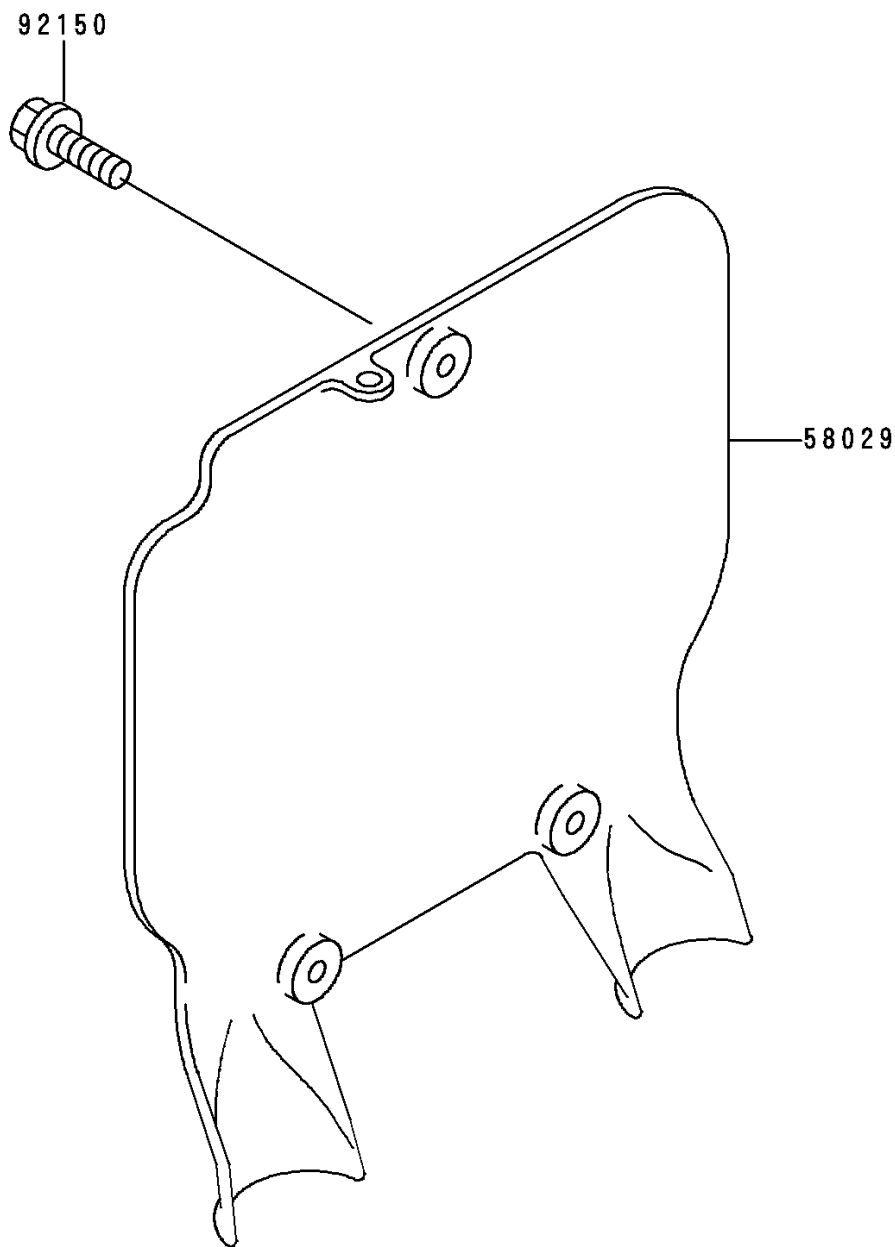

1994 KX™125 PARTS DIAGRAM

Accessory

F2910

1994 KX™125 PARTS LIST

Accessory

ITEM NAME	PART NUMBER	QUANTITY
PLATE-NUMBER,P.WHITE (Ref # 58029)	58029-1074-6F	1
BOLT,6X14 (Ref # 92150)	92150-1340	1