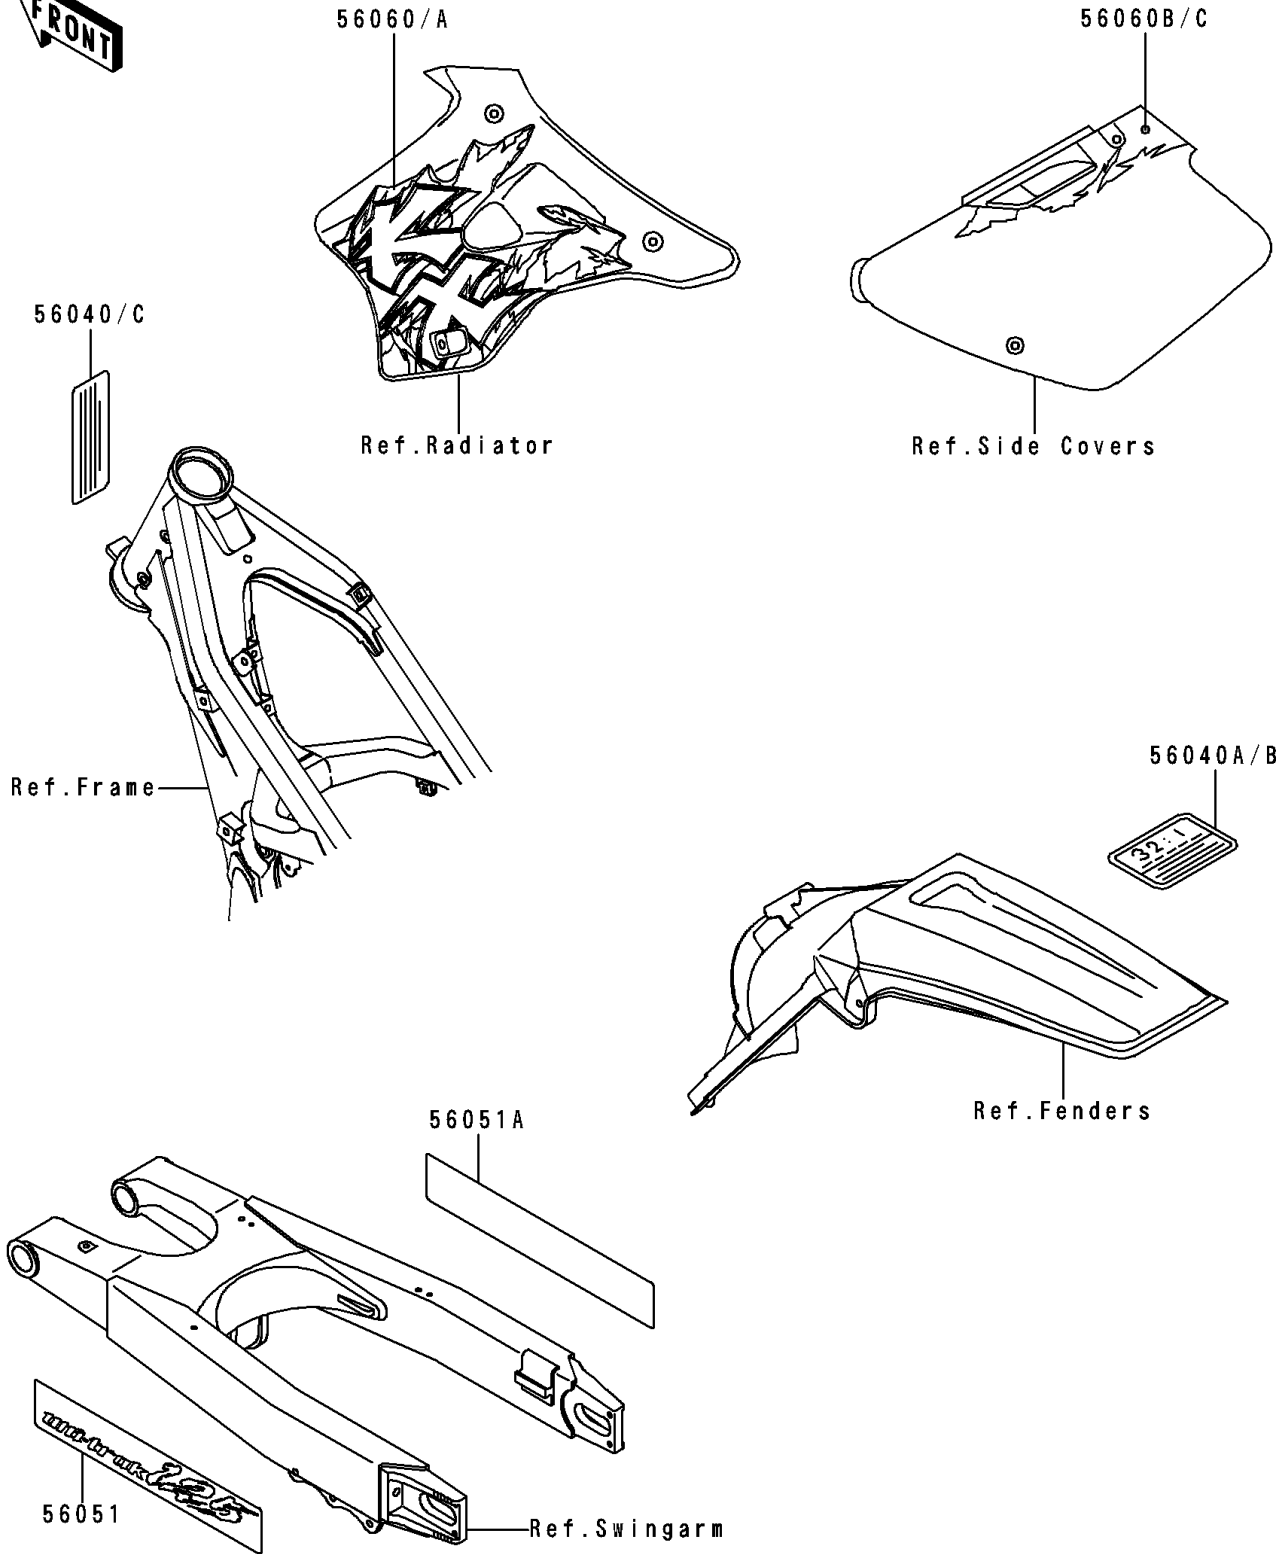

## 1994 KX™125 PARTS DIAGRAM

Labels

F2860

## 1994 KX™125 PARTS LIST

Labels

ITEM NAME	PART NUMBER	QUANTITY
LABEL-WARNING,NOISE (Ref # 56040)	56040-1101	1
LABEL-WARNING,GASOLINE/OIL (Ref # 56040A)	56040-1129	1
LABEL-WARNING,GASOLINE/OIL (Ref # 56040B)	56040-1306	1
LABEL-WARNING,WARRANTY (Ref # 56040C)	56040-1335	1
MARK,SWING ARM,LH,UNI-TRAK 125 (Ref # 56051)	56051-1040	1
MARK,SWING ARM,RH,125 UNI-TRAK (Ref # 56051A)	56051-1041	1
PATTERN,SHROUD,LH (Ref # 56060)	56060-1726	1
PATTERN,SHROUD,RH (Ref # 56060A)	56060-1727	1
PATTERN,SIDE COVER,LH (Ref # 56060B)	56060-1728	1
PATTERN,SIDE COVER,RH (Ref # 56060C)	56060-1729	1