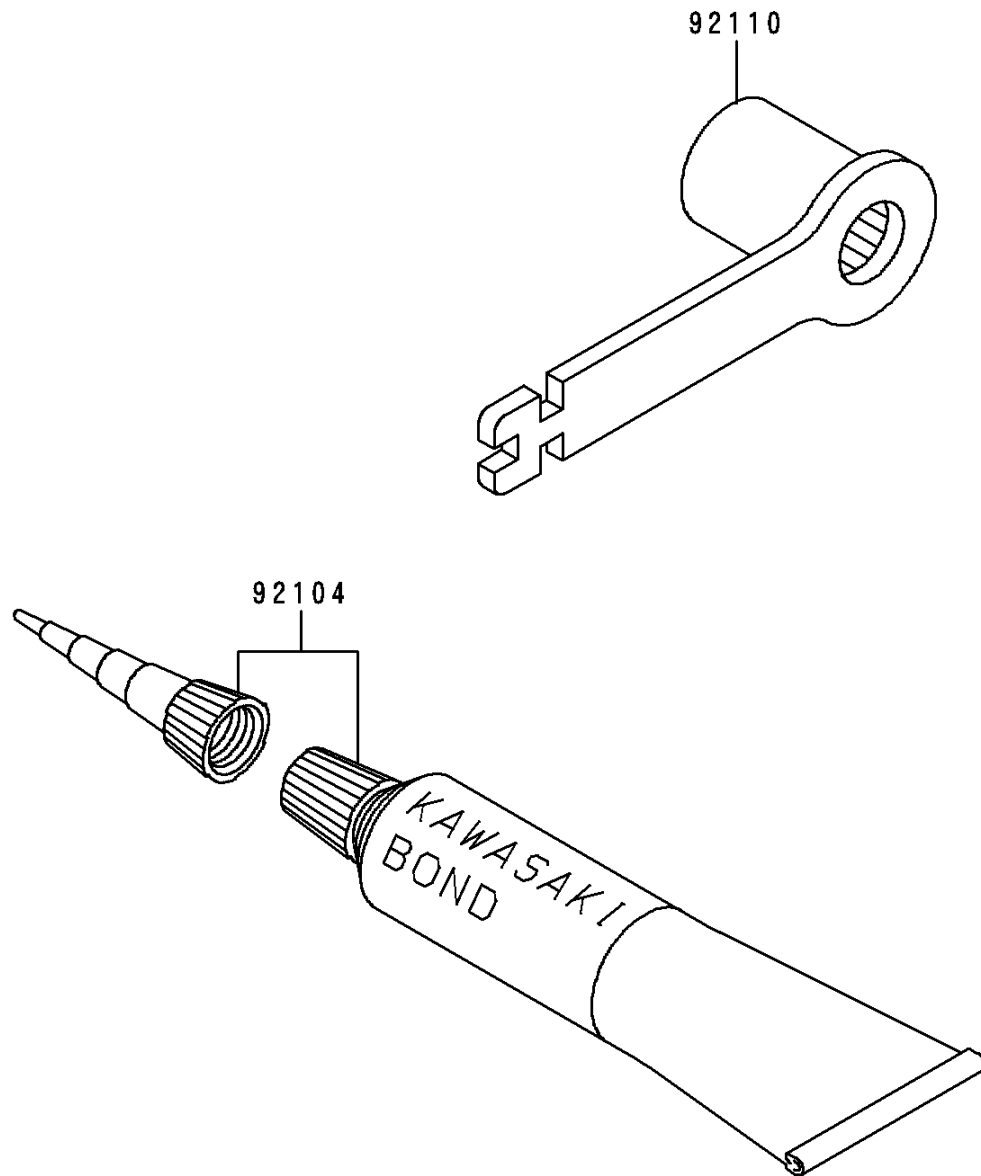

1994 KX™125 PARTS DIAGRAM

Owner's Tools

F2810

1994 KX™125 PARTS LIST

Owner's Tools

ITEM NAME	PART NUMBER	QUANTITY
GASKET-LIQUID,TUBE,100G,SILVER (Ref # 92104)	92104-002	1
TOOL-WRENCH,BOX,21MM&SPOKE (Ref # 92110)	92110-1176	1