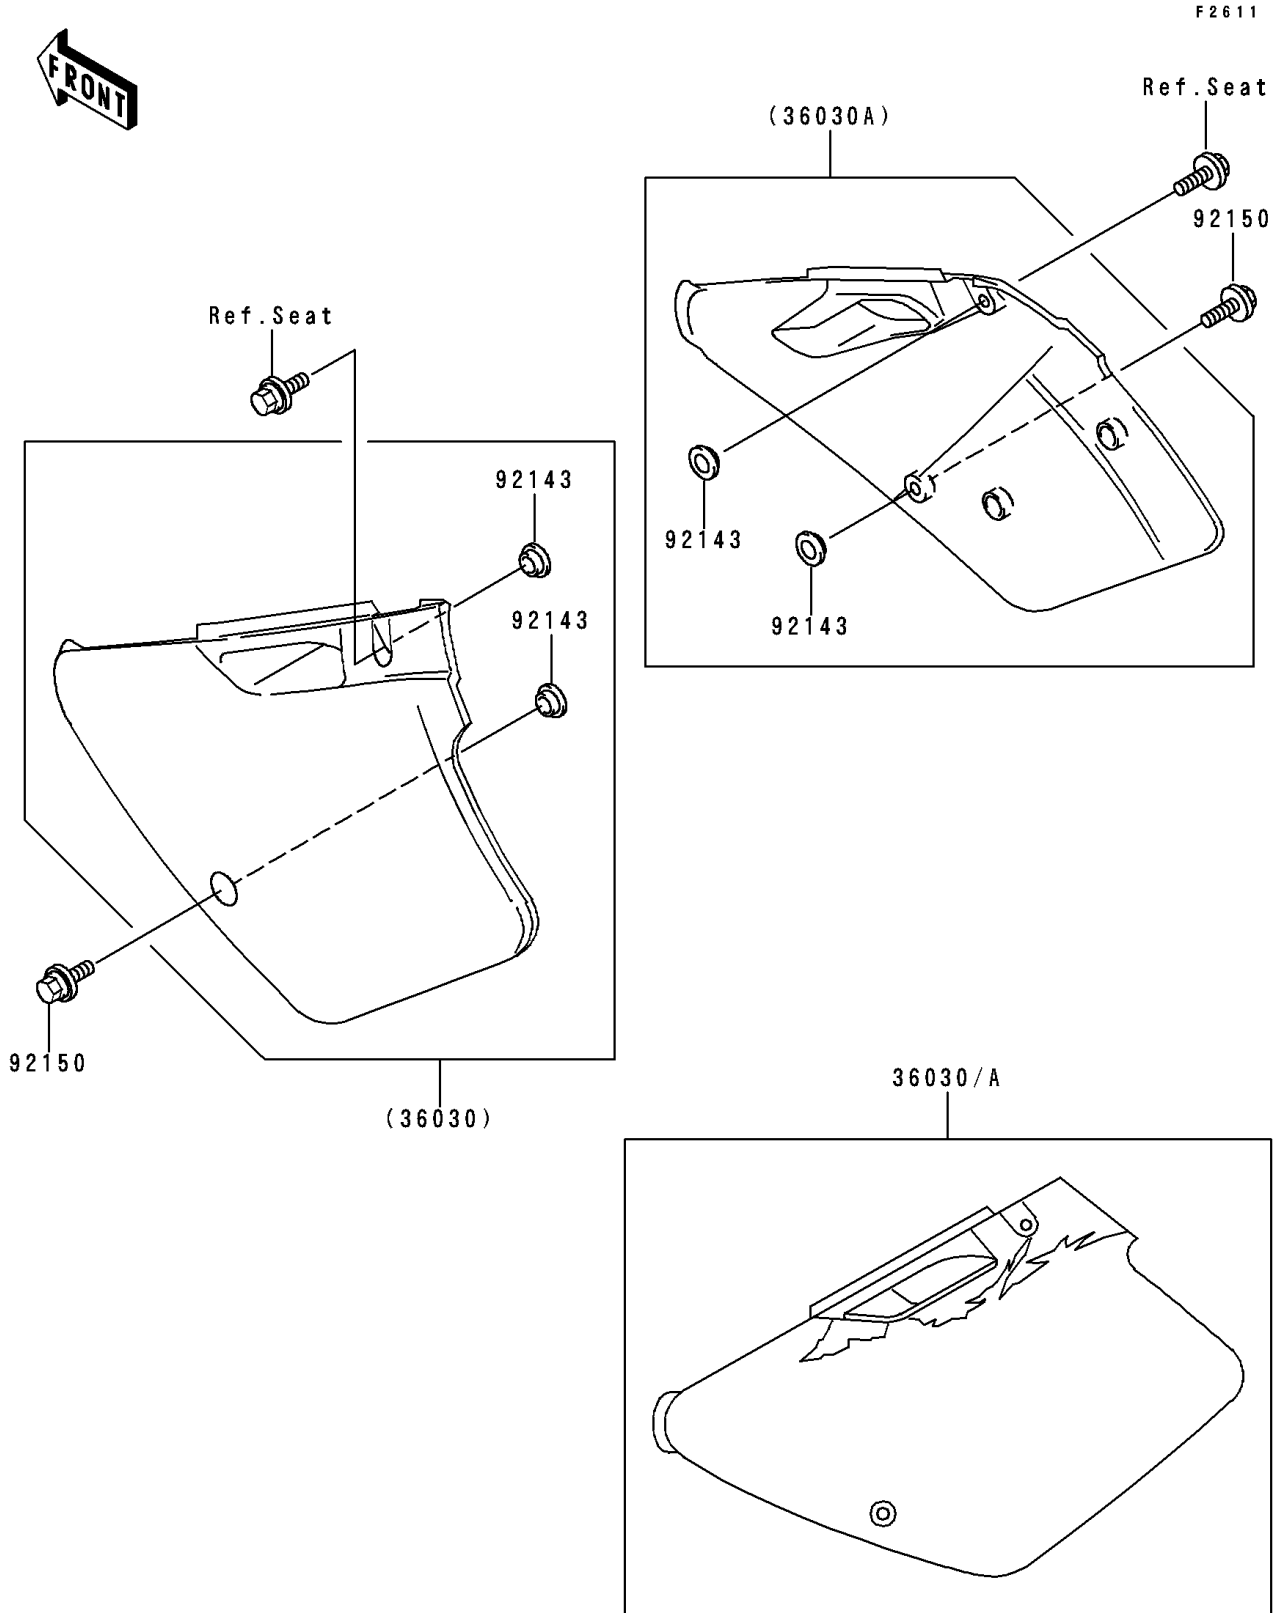

## 1994 KX™125 PARTS DIAGRAM

Side Covers

## 1994 KX™125 PARTS LIST

Side Covers

ITEM NAME	PART NUMBER	QUANTITY
COVER-SIDE,LH,P.WHITE (Ref # 36030)	36030-5253-6F	1
COVER-SIDE,RH,P.WHITE (Ref # 36030A)	36030-5254-6F	1
COLLAR (Ref # 92143)	92143-1196	1
BOLT,6X20 (Ref # 92150)	92150-1339	1