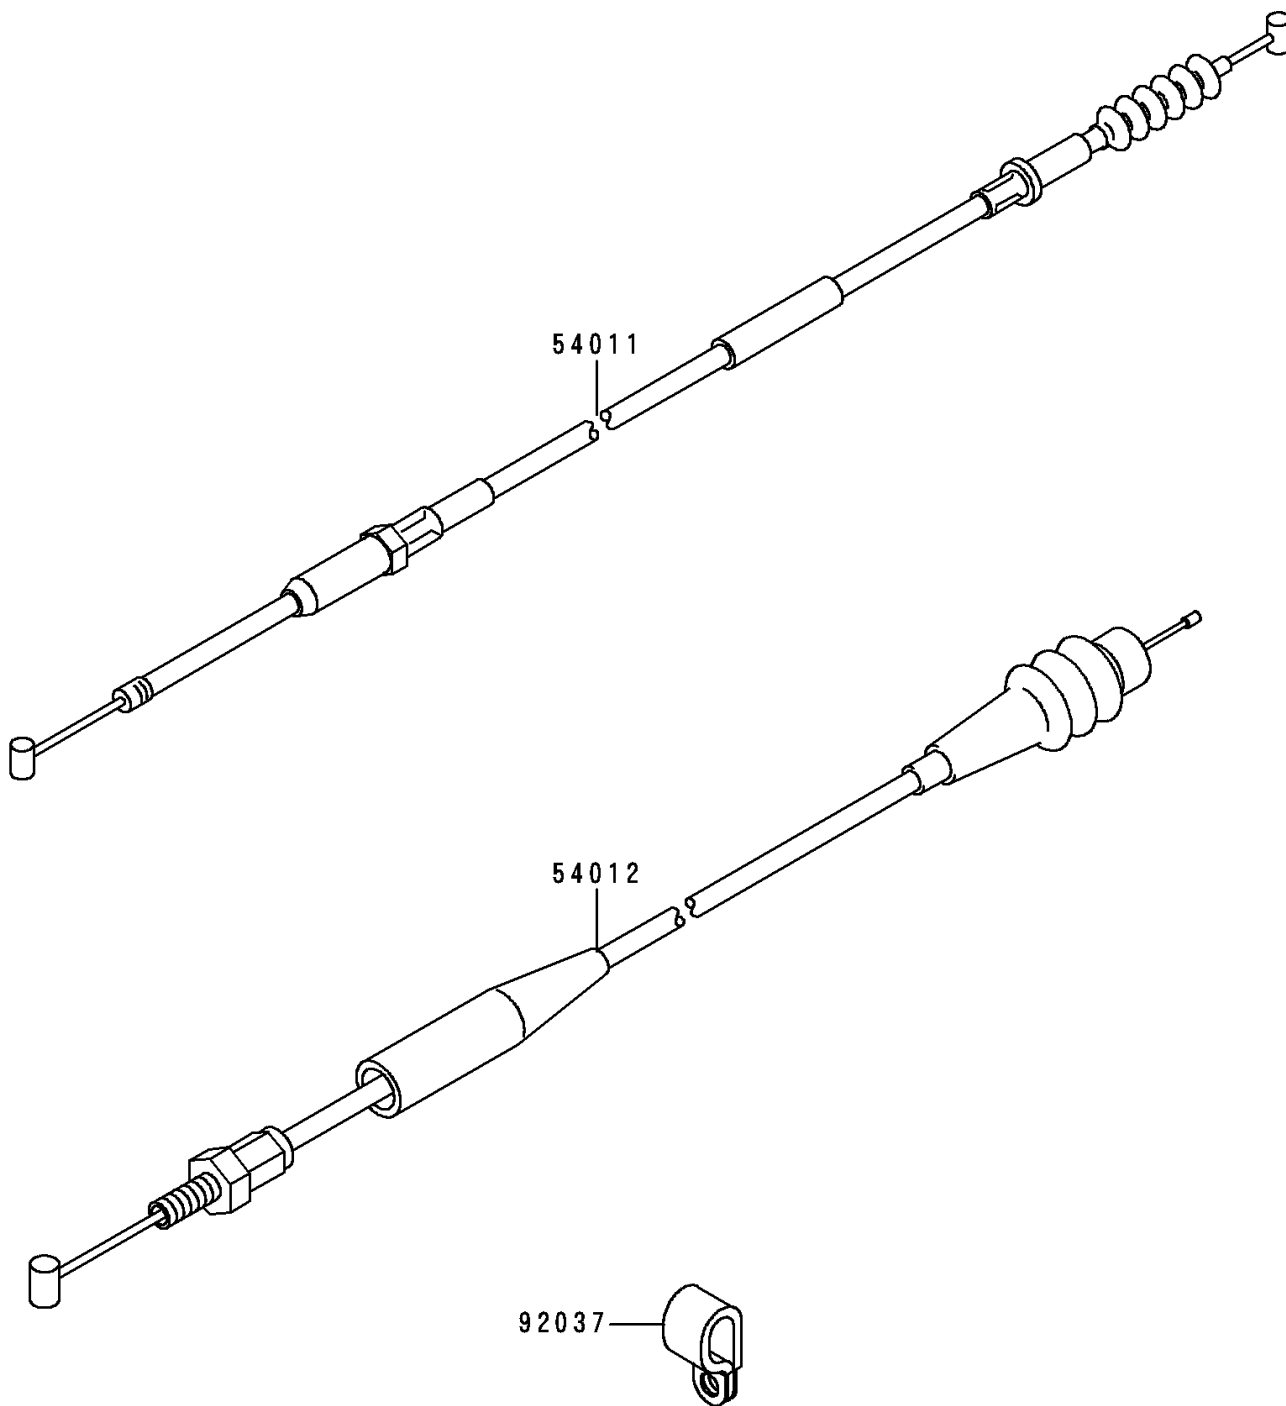

1994 KX™125 PARTS DIAGRAM

Cables

F 2540

1994 KX™125 PARTS LIST

Cables

ITEM NAME	PART NUMBER	QUANTITY
CABLE-CLUTCH (Ref # 54011)	54011-1331	1
CABLE-THROTTLE (Ref # 54012)	54012-1432	1
CLAMP (Ref # 92037)	92037-1608	1