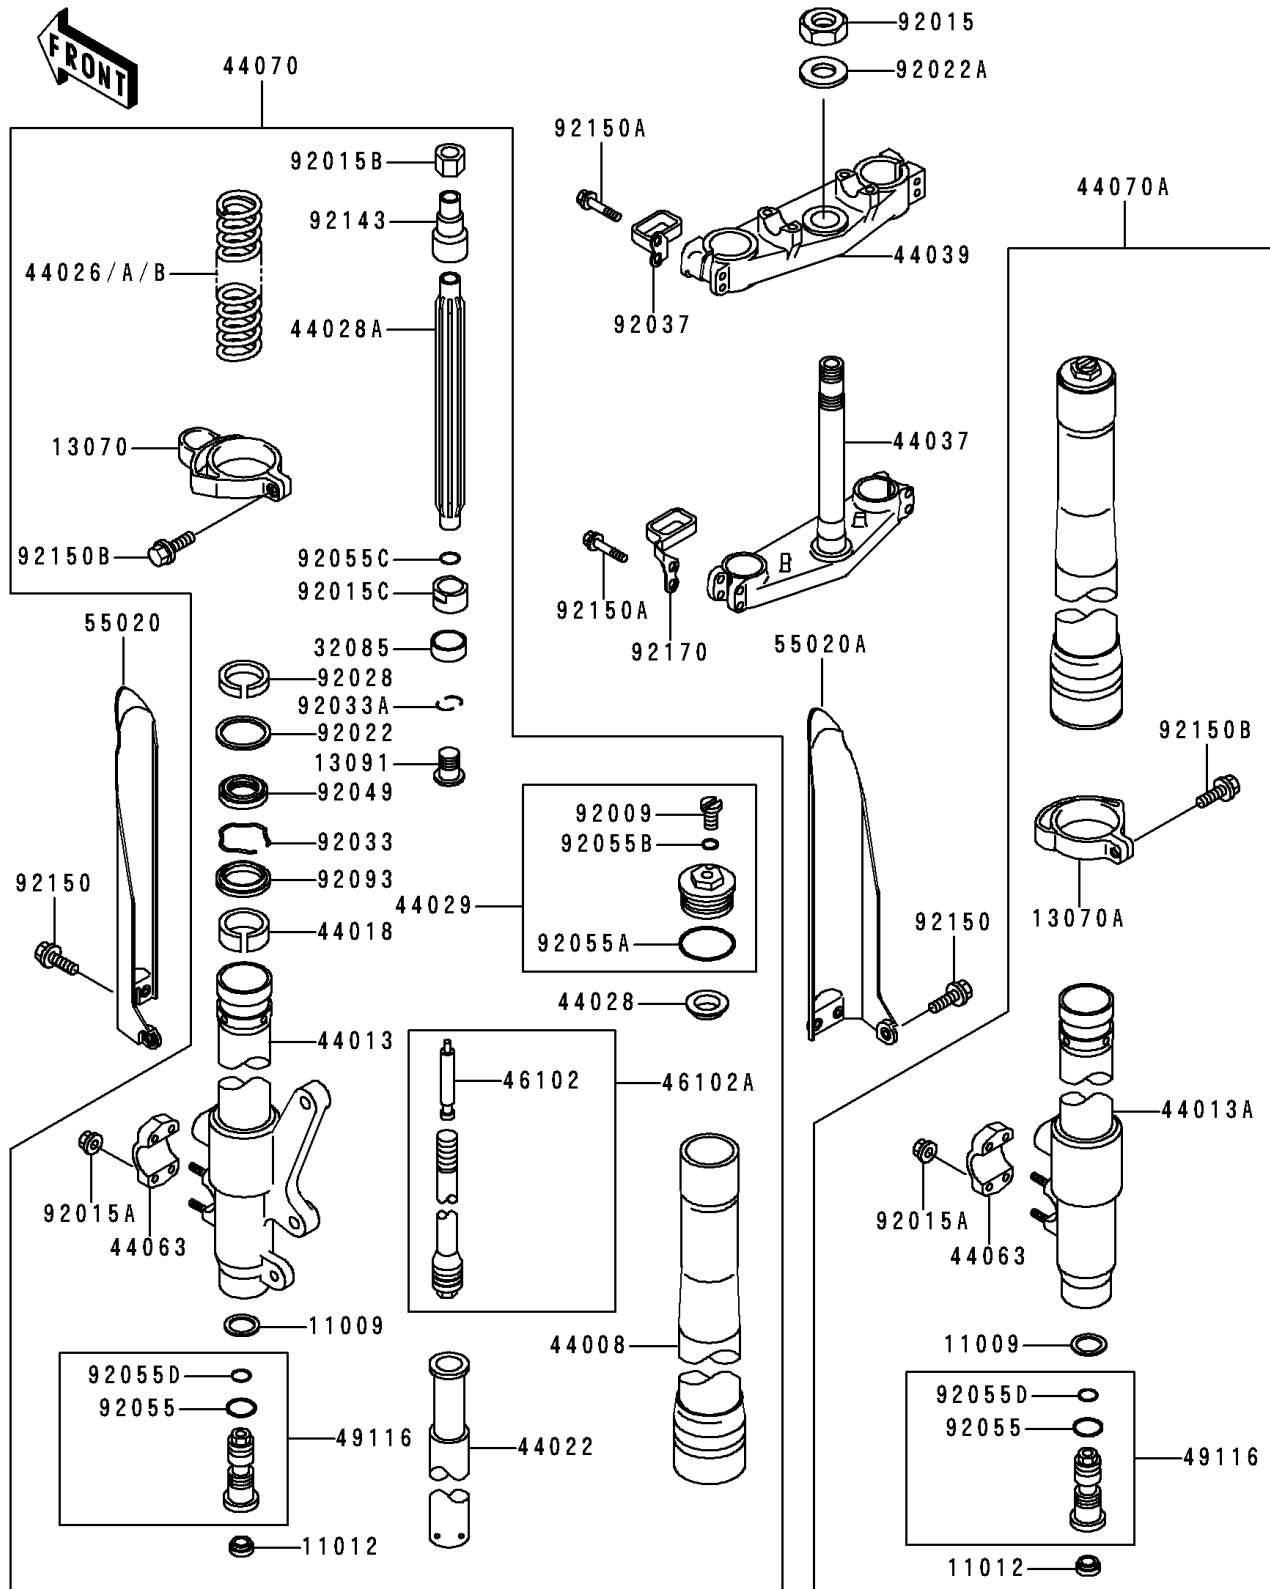

1994 KX™125 PARTS DIAGRAM

Front Fork

F2340