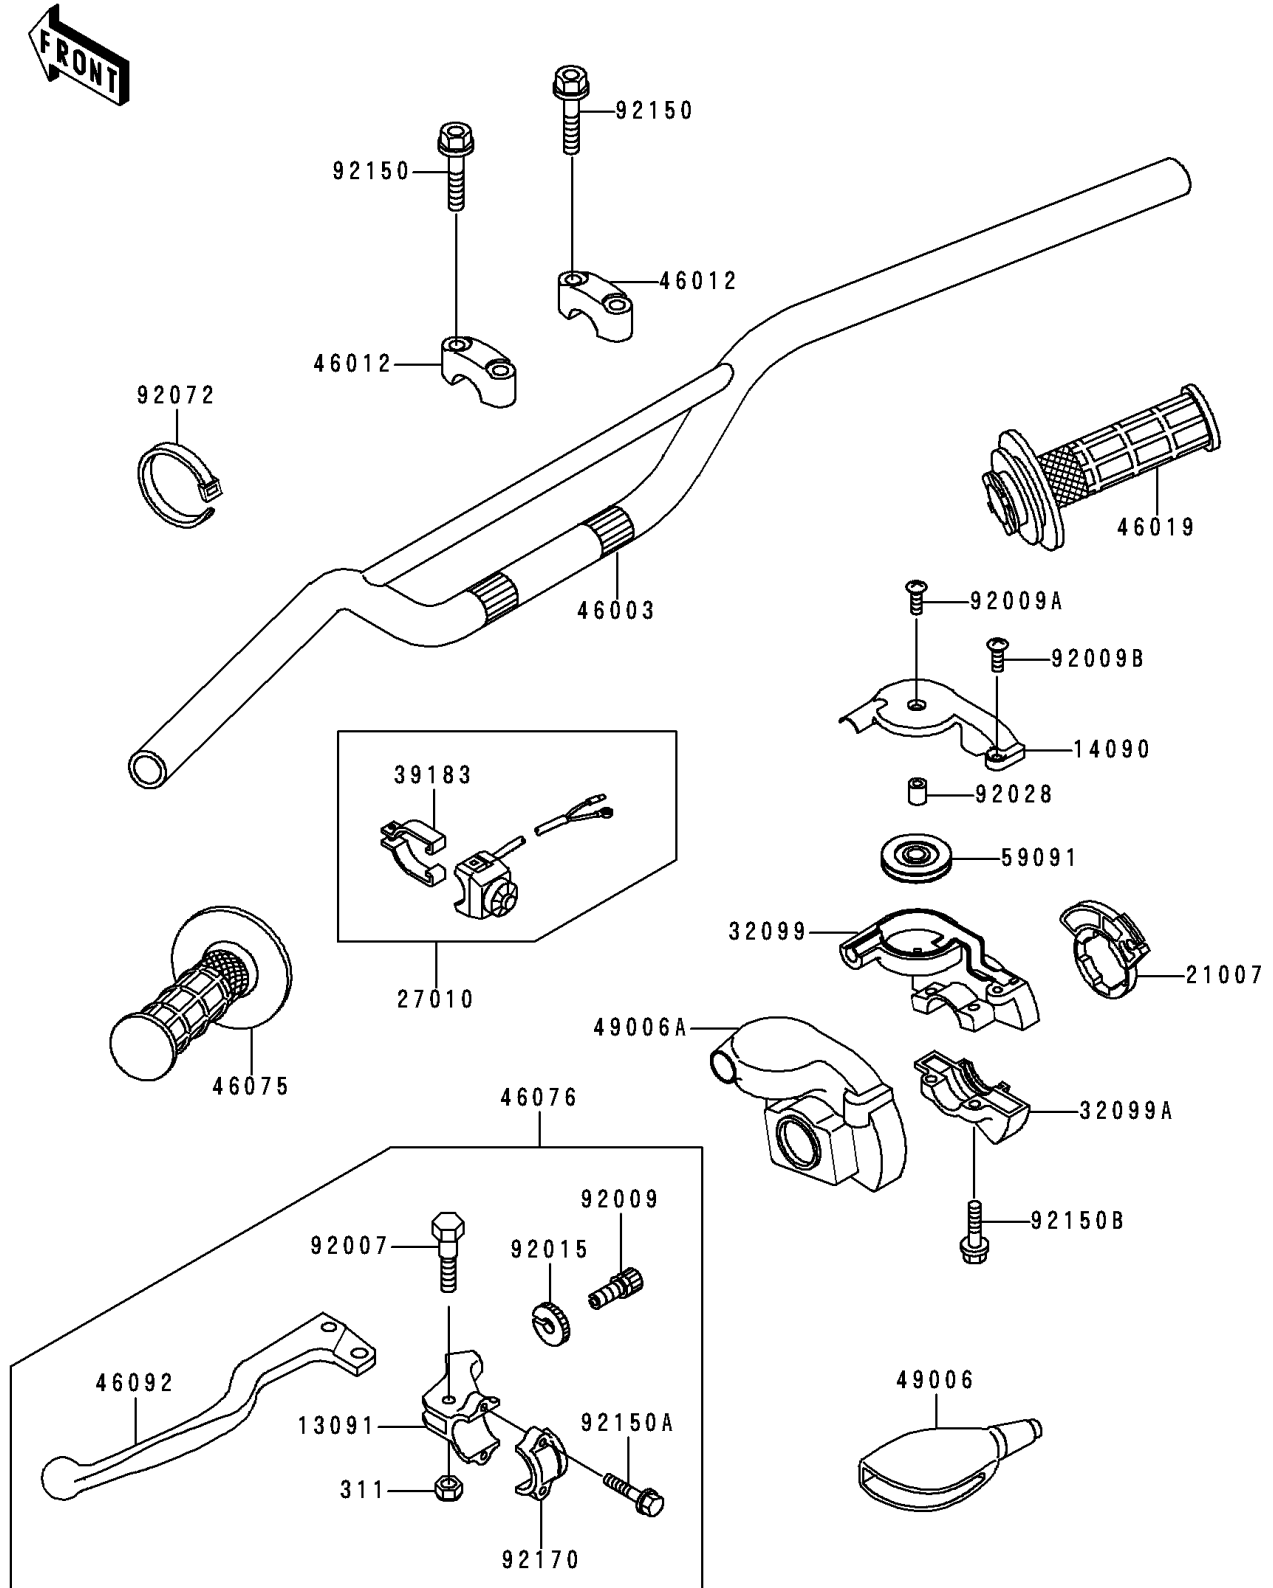

1994 KX™125 PARTS DIAGRAM

Handlebar

F2310

1994 KX™125 PARTS LIST

Handlebar

ITEM NAME	PART NUMBER	QUANTITY
NUT-HEX (Ref # 311)	311C0500	1
HOLDER,CLUTCH LEVER (Ref # 13091)	13091-1728	1
COVER,THROTTLE CASE,UPP (Ref # 14090)	14090-1161	1
ROTOR,THROTTLE (Ref # 21007)	21007-1242	1
SWITCH,ENGINE STOP (Ref # 27010)	27010-1161	1
CASE,THROTTLE,UPP (Ref # 32099)	32099-1137	1
CASE,THROTTLE,LWR (Ref # 32099A)	32099-1138	1
BAND-ASSY,ENGINE STOP SWITCH (Ref # 39183)	39183-1059	1
HANDLE,L.GREEN (Ref # 46003)	46003-1397-CC	1
HOLDER-HANDLE (Ref # 46012)	46012-1191	1
GRIP-ASSY,THROTTLE (Ref # 46019)	46019-1076	1
GRIP,LH (Ref # 46075)	46075-1024	1
LEVER-ASSY-GRIP,CLUTCH (Ref # 46076)	46076-1181	1
LEVER-GRIP,CLUTCH (Ref # 46092)	46092-1165	1
BOOT,LEVER HOLDER (Ref # 49006)	49006-1017	1
BOOT,THROTTLE (Ref # 49006A)	49006-1271	1
PULLEY,THROTTLE (Ref # 59091)	59091-1102	1
BOLT,5X22 (Ref # 92007)	92007-046	1
SCREW,CABLE ADJUST (Ref # 92009)	92009-1476	1
SCREW (Ref # 92009A)	92009-1674	1
SCREW (Ref # 92009B)	92009-1675	1
NUT,CABLE ADJUST LOCK (Ref # 92015)	92015-1596	1
BUSHING,THROTTLE CASE (Ref # 92028)	92028-1658	1
BAND,L=123 (Ref # 92072)	92072-030	1
BOLT,FLANGED,8X30 (Ref # 92150)	92150-1455	1
BOLT (Ref # 92150A)	92150-1474	1
BOLT (Ref # 92150B)	92150-1559	1
CLAMP,LEVER HOLDER (Ref # 92170)	92170-1226	1